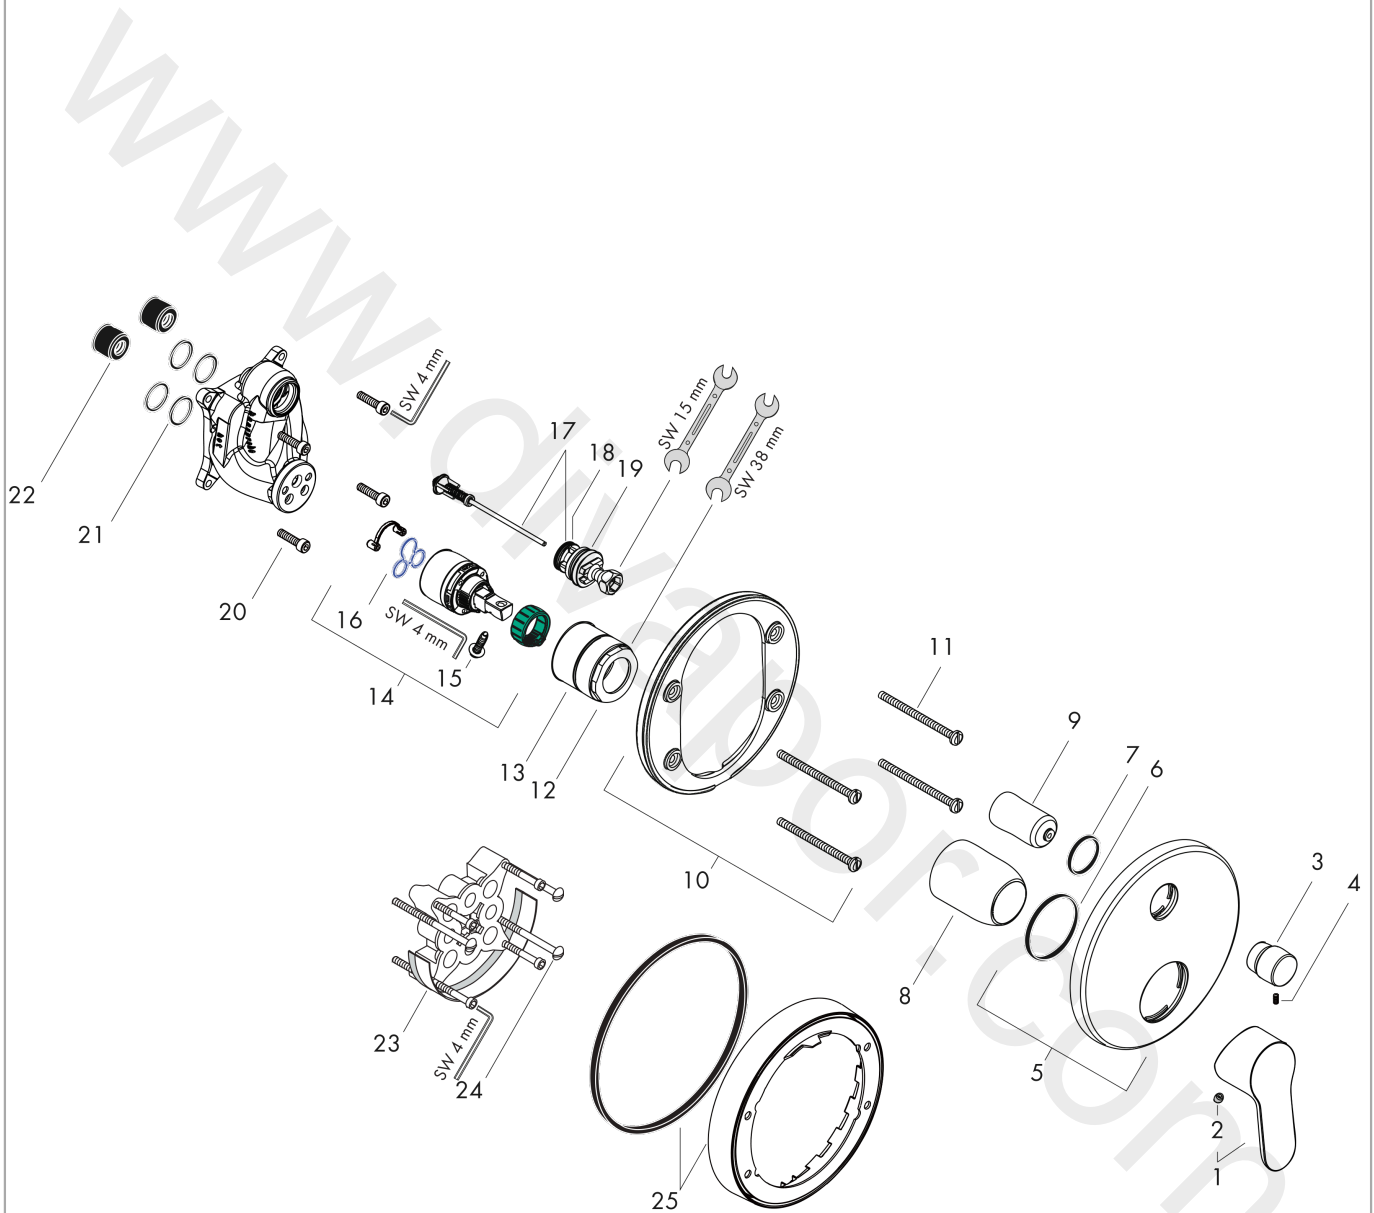

Metris Puro
Single Lever Bath Mixer for concealed installation
 Surfaces: Article Number: **31468000**

Exploded Drawing

Year of production: **04/10 - 12/15**

Metris Puro
Single Lever Bath Mixer for concealed installation
 Surfaces: Article Number: **31468000**

Spare part list

Year of production: **04/10 - 12/15**

| Pos. | Description | Article Number | Price | PU |
|------|--|----------------|----------|----|
| 1 | handle | 95618000 | - | 1 |
| 2 | screw cover | 96338000 | £ 3,30 | 1 |
| 3 | diverter knob | 98795000 | £ 51,00 | 1 |
| 4 | screw | 97662000 | £ 9,00 | 1 |
| 5 | escutcheon Ø 150 mm | 98791000 | £ 64,00 | 1 |
| 6 | O-ring 43x3 | 98418000 | £ 3,30 | 1 |
| 7 | O-ring 23x3 | 98142000 | £ 3,30 | 1 |
| 8 | sleeve | 98790000 | £ 35,00 | 1 |
| 9 | sleeve | 98794000 | £ 35,00 | 1 |
| 10 | holder for escutcheon | 98793000 | £ 43,00 | 1 |
| 11 | set of fixing screws | 96454000 | £ 9,00 | 1 |
| 12 | nut | 98796000 | £ 43,00 | 1 |
| 13 | O-ring 39x1,5 | 98400000 | £ 3,30 | 1 |
| 14 | cartridge, assy | 92730000 | £ 35,00 | 1 |
| 15 | locking screw for handle | 95140000 | £ 6,10 | 1 |
| 16 | seal | 95008000 | £ 9,00 | 1 |
| 17 | selector assy | 95014000 | £ 64,00 | 1 |
| 18 | O-ring 16x2,3 | 98207000 | £ 3,30 | 1 |
| 19 | O-ring 20x2,5 | 92602000 | £ 6,10 | 1 |
| 20 | set of screws | 96525000 | £ 9,00 | 1 |
| 21 | O-ring 16x2 | 98133000 | £ 3,30 | 1 |
| 22 | noise reduction | 94073000 | £ 25,00 | 1 |
| 23 | extension 25 mm | 13595000 | £ 75,00 | 1 |
| 24 | set of fixing screws | 97747000 | £ 3,30 | 1 |
| 25 | extension 22 mm (Ø 150 mm) | 13597000 | £ 72,00 | 1 |
| a | concealed item | 01800180 | £ 163,00 | 1 |
| b | conversion kit to escutcheon Ø 170 mm (bath mixer) | 95354000 | £ 96,00 | 1 |