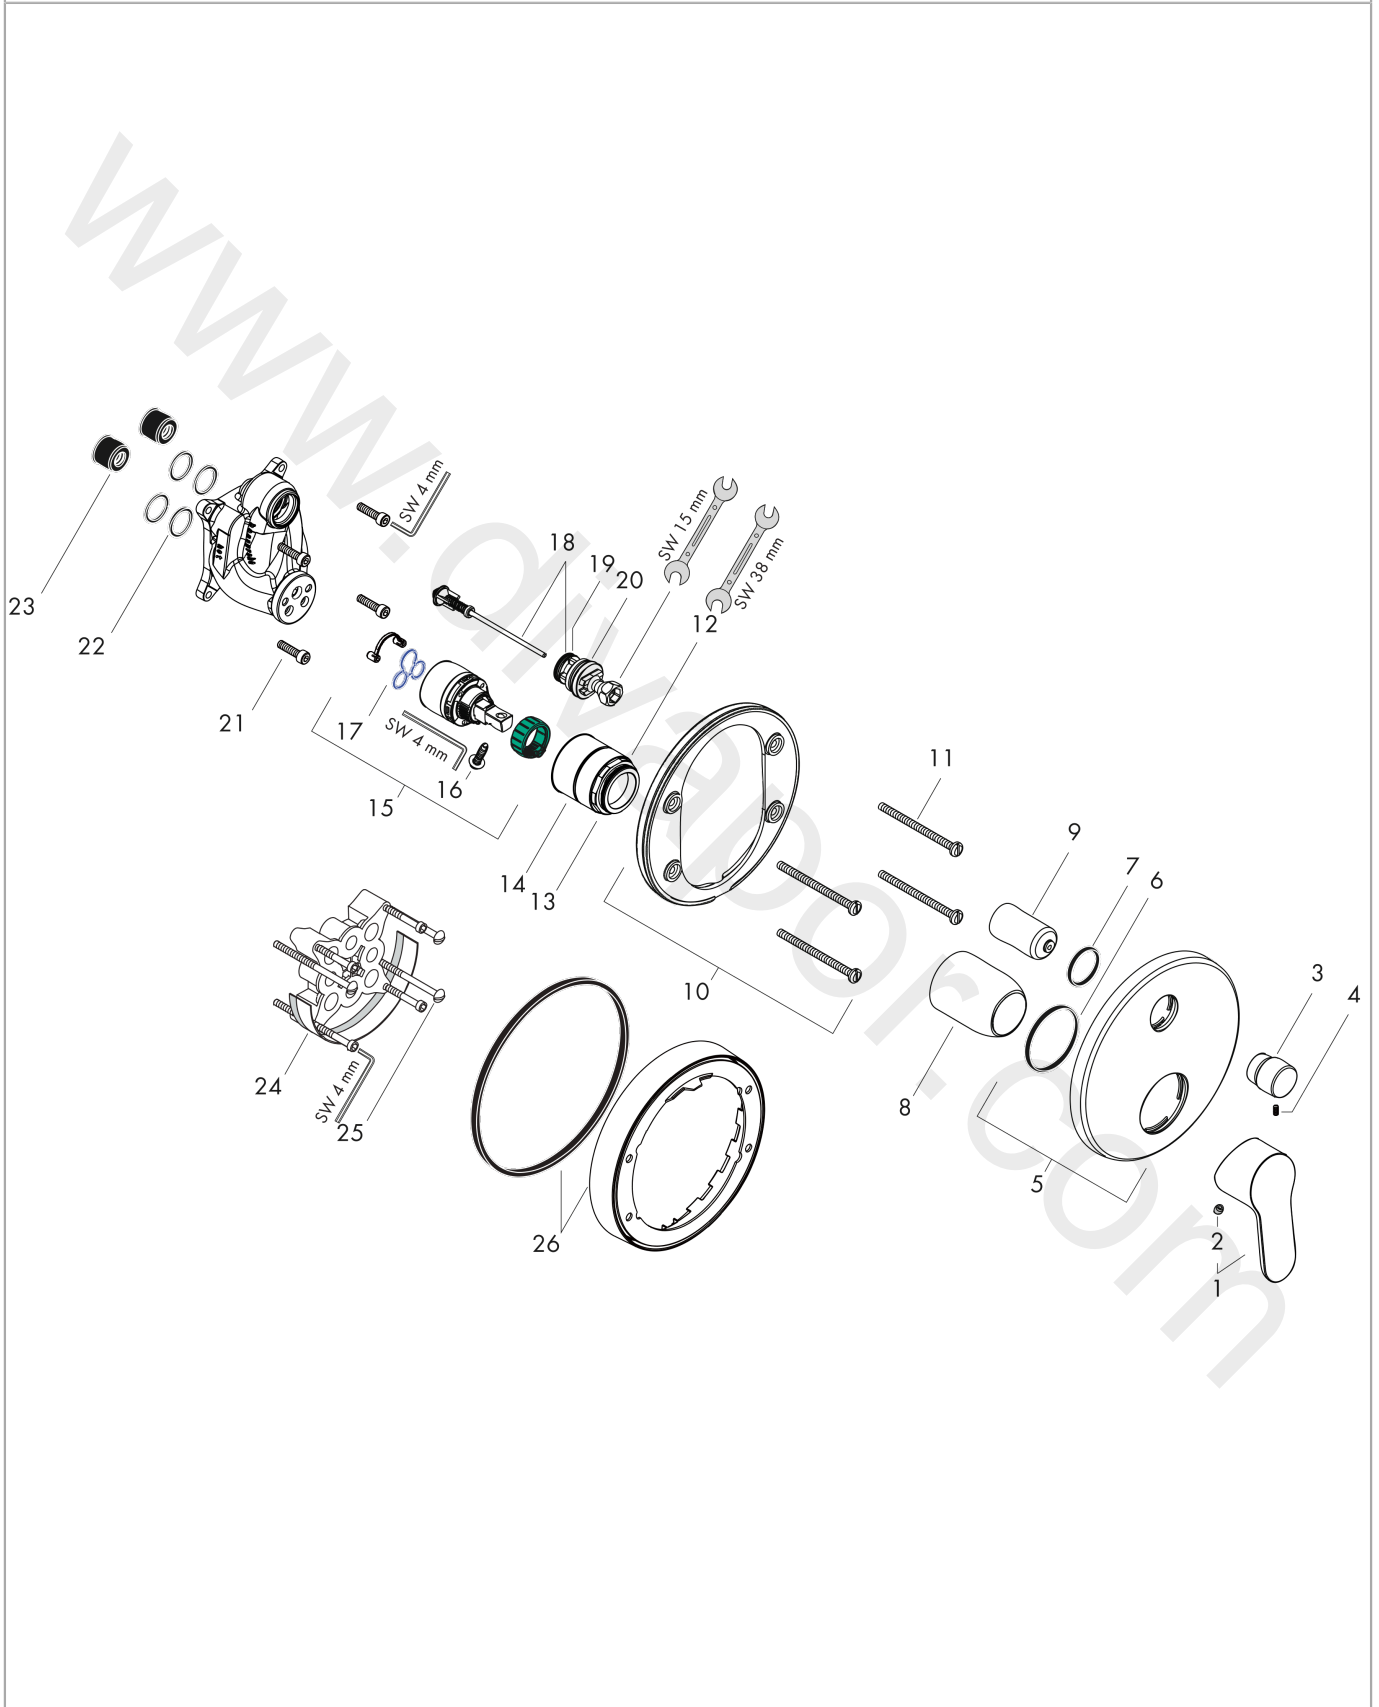

Metris Puro
Single Lever Bath Mixer for concealed installation
 Surfaces: Article Number: **31468000**

Exploded Drawing

Year of production: **01/16 - 12/17**

Metris Puro
Single Lever Bath Mixer for concealed installation
 Surfaces: Article Number: **31468000**

Spare part list

Year of production: 01/16 - 12/17

Pos.	Description	Article Number	Price	PU
1	handle	95618000	-	1
2	screw cover	96338000	£ 3,30	1
3	diverter knob	98795000	£ 51,00	1
4	escutcheon Ø 150 mm	98791000	£ 64,00	1
5	O-ring 43x3	98418000	£ 3,30	1
6	O-ring 23x3	98142000	£ 3,30	1
7	sleeve	98790000	£ 35,00	1
8	sleeve	98794000	£ 35,00	1
9	holder for escutcheon	98793000	£ 43,00	1
10	set of fixing screws	96454000	£ 9,00	1
11	nut	98796000	£ 43,00	1
12	O-ring 30x1,5	98433000	£ 3,30	1
13	O-ring 39x1,5	98400000	£ 3,30	1
14	cartridge, assy	92730000	£ 35,00	1
15	locking screw for handle	95140000	£ 6,10	1
16	seal	95008000	£ 9,00	1
17	selector assy	95014000	£ 64,00	1
18	O-ring 16x2,3	98207000	£ 3,30	1
19	O-ring 20x2,5	92602000	£ 6,10	1
20	set of screws	96525000	£ 9,00	1
21	O-ring 16x2	98133000	£ 3,30	1
22	noise reduction	94073000	£ 25,00	1
23	extension 25 mm	13595000	£ 75,00	1
24	set of fixing screws	97747000	£ 3,30	1
25	extension 22 mm (Ø 150 mm)	13597000	£ 72,00	1
26	concealed item	01800180	£ 163,00	1