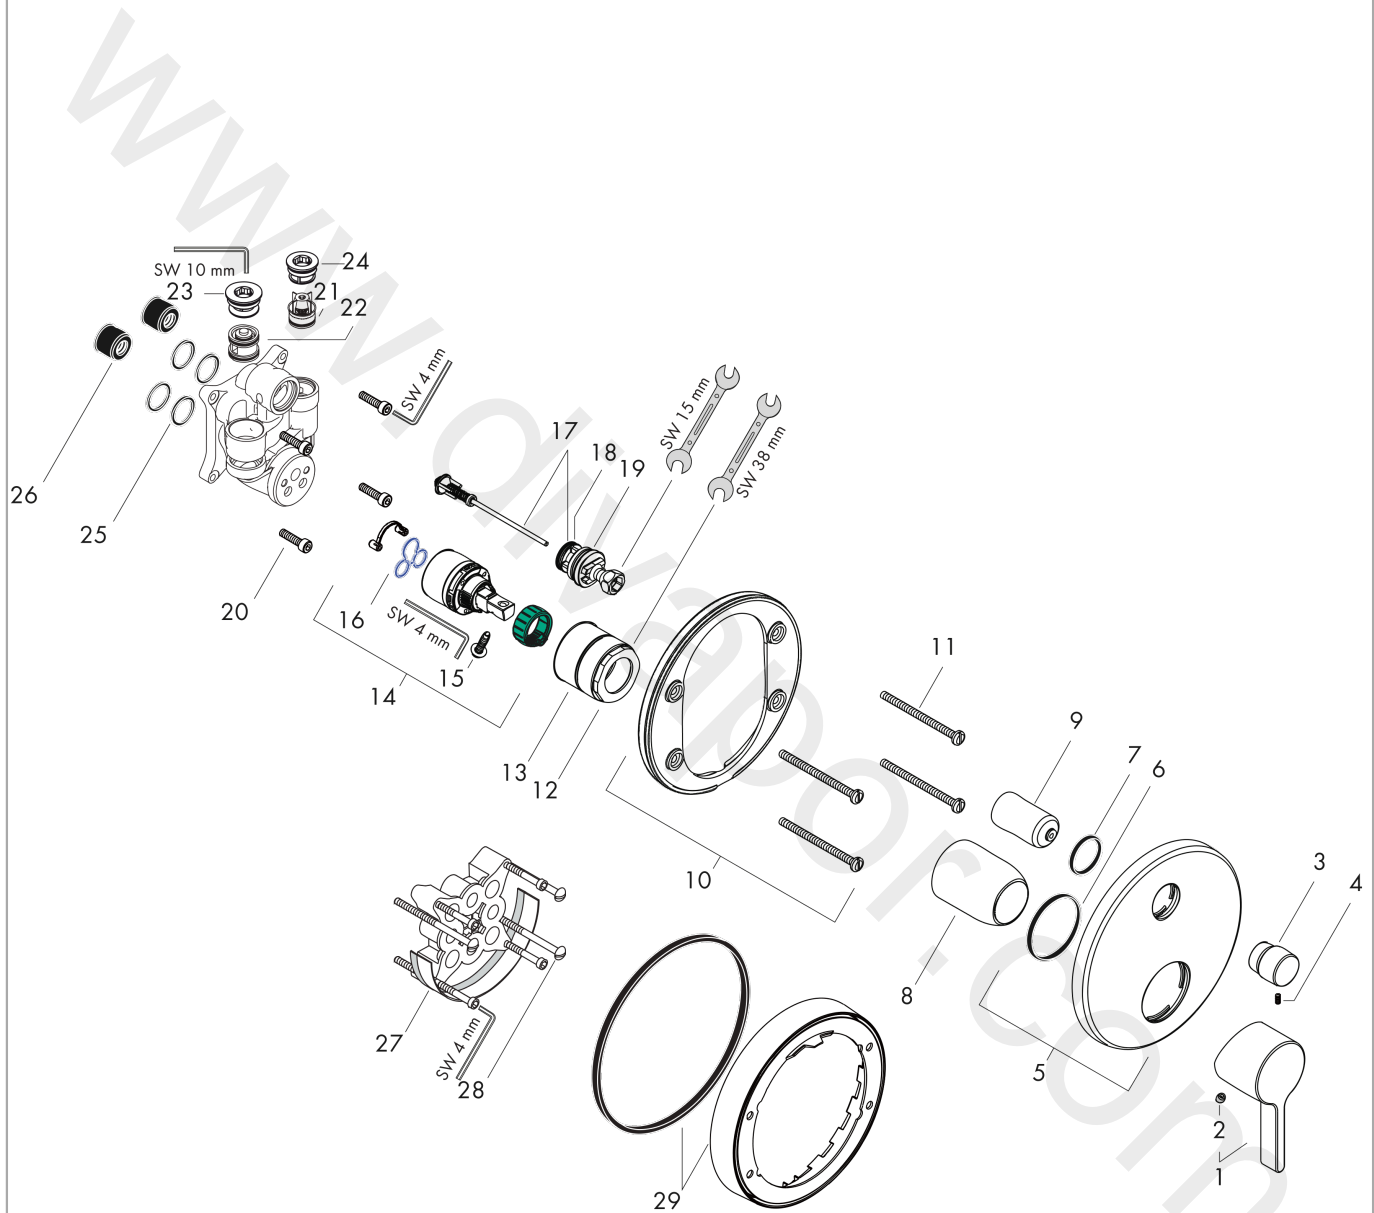

Metris S

Single lever bath mixer for concealed installation with integrated security combination according to EN1717 for iBox universal

Surfaces: Article Number: **31466000**

Exploded Drawing

Year of production: **02/13 - 12/15**

Metris S

Single lever bath mixer for concealed installation with integrated security combination according to EN1717 for iBox universal

Surfaces: Article Number: **31466000**

Spare part list

Year of production: 02/13 - 12/15

Pos.	Description	Article Number	Price	PU
1	handle	31093000	£ 43,00	1
2	screw cover	96338000	£ 3,30	1
3	diverter knob	98795000	£ 51,00	1
4	hollow set screw M4x10	97667000	£ 3,30	1
5	escutcheon Ø 150 mm	98791000	£ 64,00	1
6	O-ring 43x3	98418000	£ 3,30	1
7	O-ring 23x3	98142000	£ 3,30	1
8	sleeve	98790000	£ 35,00	1
9	sleeve	98794000	£ 35,00	1
10	holder for escutcheon	98793000	£ 43,00	1
11	set of fixing screws	96454000	£ 9,00	1
12	nut	98796000	£ 43,00	1
13	O-ring 39x1,5	98400000	£ 3,30	1
14	cartridge, assy	92730000	£ 35,00	1
15	locking screw for handle	95140000	£ 6,10	1
16	seal	95008000	£ 9,00	1
17	selector assy	95014000	£ 64,00	1
18	O-ring 16x2,3	98207000	£ 3,30	1
19	O-ring 20x2,5	92602000	£ 6,10	1
20	set of screws	96525000	£ 9,00	1
21	non return valve	96655000	£ 13,30	1
22	vacuum breaker	96753000	£ 16,10	1
23	O-Ring 22x2	98185000	£ 3,30	1
24	O-ring 19x2	98426000	£ 3,30	1
25	O-ring 16x2	98133000	£ 3,30	1
26	noise reduction	94073000	£ 25,00	1
27	extension 25 mm	13595000	£ 75,00	1
28	set of fixing screws	97747000	£ 3,30	1
29	extension 22 mm (Ø 150 mm)	13597000	£ 72,00	1
a	concealed item	01800180	£ 163,00	1
b	conversion kit to escutcheon Ø 170 mm (bath mixer)	95354000	£ 96,00	1