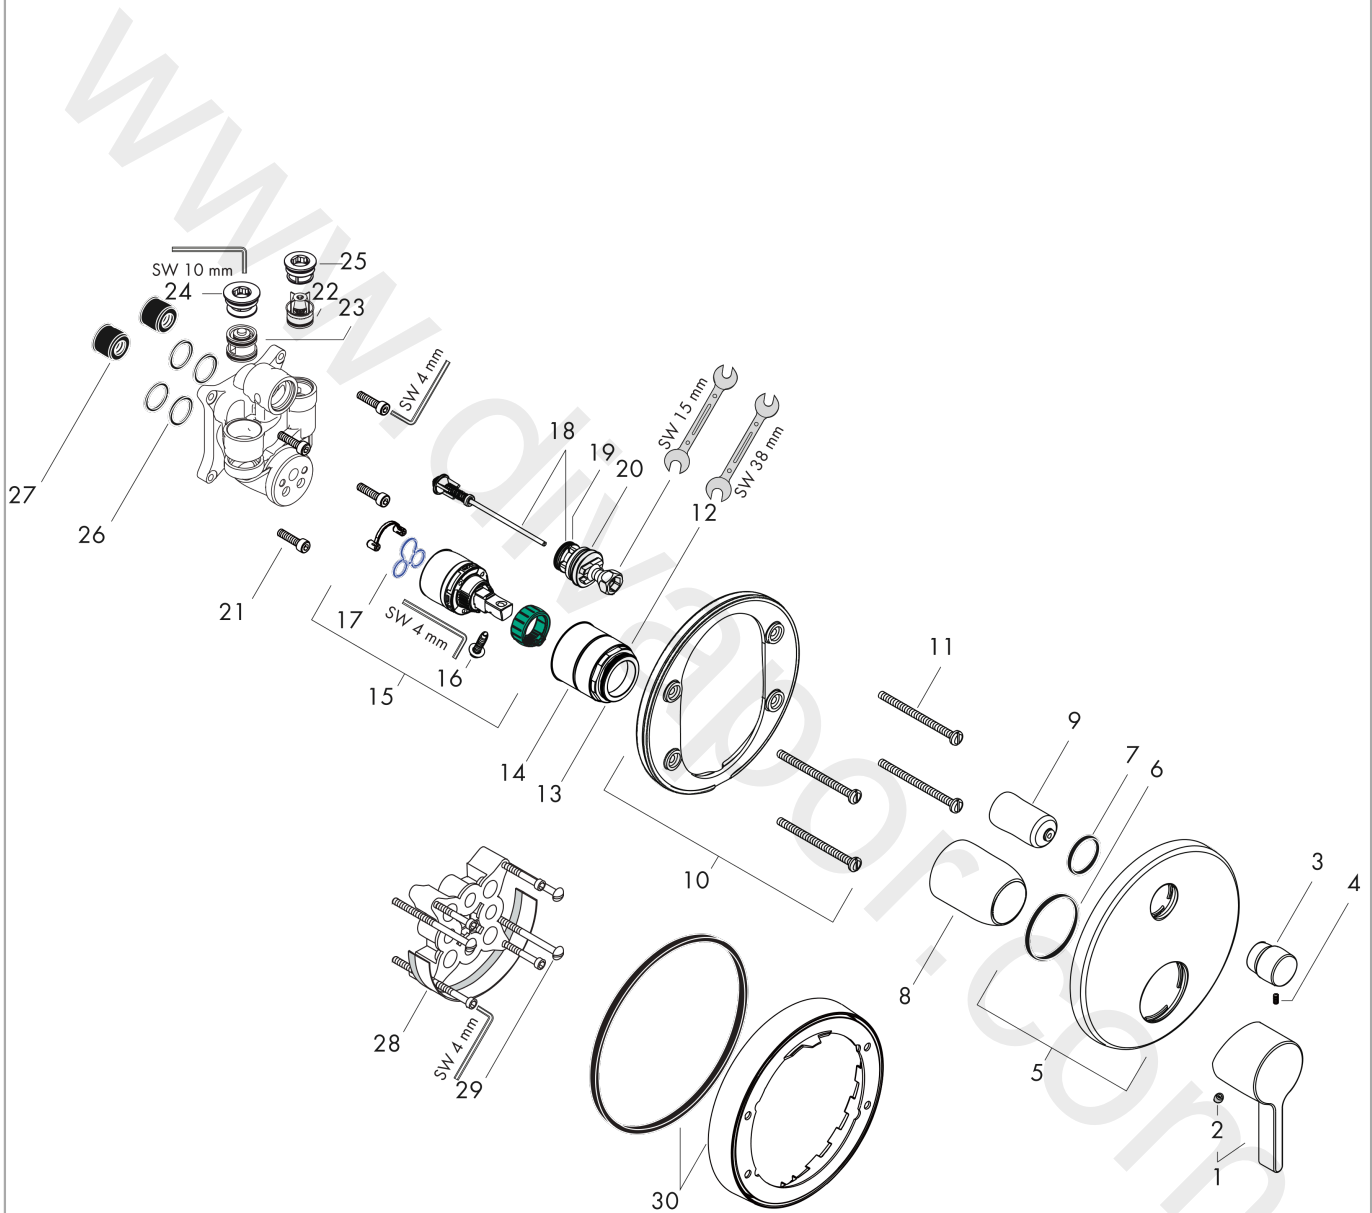

Metris S

Single lever bath mixer for concealed installation with integrated security combination according to EN1717 for iBox universal

Finish: **Chrome** Article Number: **31466000**

Exploded Drawing

Year of production: >01/16

Metris S

Single lever bath mixer for concealed installation with integrated security combination according to EN1717 for iBox universal

Finish: **Chrome** Article Number: **31466000**

Spare part list

Year of production: >01/16

Pos.	Description	Article Number	Price	PU
1	handle	31093000	£ 43,00	1
2	screw cover	96338000	£ 3,30	1
3	diverter knob	98795000	£ 51,00	1
4	hollow set screw M4x10	97667000	£ 3,30	1
5	escutcheon Ø 150 mm	98791000	£ 64,00	1
6	O-ring 43x3	98418000	£ 3,30	1
7	O-ring 23x3	98142000	£ 3,30	1
8	sleeve	98790000	£ 35,00	1
9	sleeve	98794000	£ 35,00	1
10	holder for escutcheon	98793000	£ 43,00	1
11	set of fixing screws	96454000	£ 9,00	1
12	nut	98796000	£ 43,00	1
13	O-ring 30x1,5	98433000	£ 3,30	1
14	O-ring 39x1,5	98400000	£ 3,30	1
15	cartridge, assy	92730000	£ 35,00	1
16	locking screw for handle	95140000	£ 6,10	1
17	seal	95008000	£ 9,00	1
18	selector assy	95014000	£ 64,00	1
19	O-ring 16x2,3	98207000	£ 3,30	1
20	O-ring 20x2,5	92602000	£ 6,10	1
21	set of screws	96525000	£ 9,00	1
22	non return valve	96655000	£ 13,30	1
23	vacuum breaker	96753000	£ 16,10	1
24	O-ring 19x2	98426000	£ 3,30	1
25	O-Ring 22x2	98185000	£ 3,30	1
26	O-ring 16x2	98133000	£ 3,30	1
27	noise reduction	94073000	£ 25,00	1
28	extension 25 mm	13595000	£ 75,00	1
29	set of fixing screws	97747000	£ 3,30	1
30	extension 22 mm (Ø 150 mm)	13597000	£ 72,00	1
a	concealed item	01800180	£ 163,00	1
b	conversion kit to escutcheon Ø 170 mm (bath mixer)	95354000	£ 96,00	1
c	fixation set	96615000	£ 59,00	1