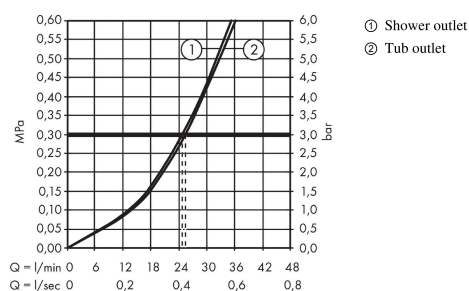

Metris S

Single lever bath mixer for concealed installation with integrated security combination according to EN1717 for iBox universal

Finish: Chrome Article Number: 31466000

Description

product features

- 2 functions
- maximum flow rate at 3 bar: 25 l/min
- ceramic cartridge
- temperature limitation adjustable
- diverter with automatic resetting
- with silencer
- with integrated safety combination EN 1717
- connection type: basic set
- wall-mounted

Certificates / Sustainability

Product image

Scale drawing

Flowchart