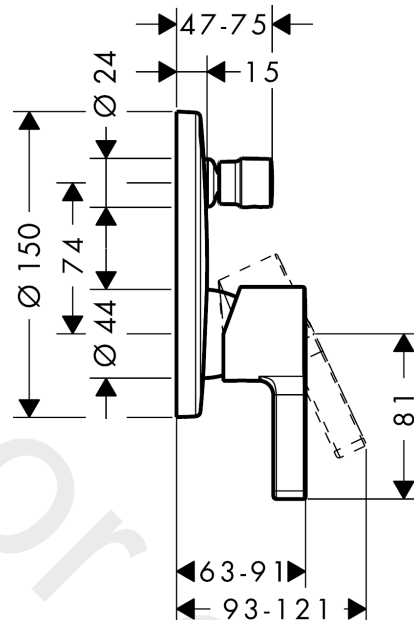

## Metris S

Single lever bath mixer for concealed installation with integrated security combination according to EN1717 for iBox universal

Finish: Chrome Article Number: 31466000

#### product features

- 2 functions
- maximum flow rate at 3 bar: 25 l/min
- ceramic cartridge
- temperature limitation adjustable
- diverter with automatic resetting
- with silencer
- with integrated safety combination EN 1717
- connection type: basic set
- wall-mounted

### Scale drawing

### Spare part list

Year of production: >01/16

Pos.	Description	Article Number	Price	PU
1	handle	31093000	£ 43,00	1
2	screw cover	96338000	£ 3,30	1
3	diverter knob	98795000	£ 51,00	1
4	hollow set screw M4x10	97667000	£ 3,30	1
5	escutcheon Ø 150 mm	98791000	£ 64,00	1
6	O-ring 43x3	98418000	£ 3,30	1
7	O-ring 23x3	98142000	£ 3,30	1
8	sleeve	98790000	£ 35,00	1
9	sleeve	98794000	£ 35,00	1
10	holder for escutcheon	98793000	£ 43,00	1
11	set of fixing screws	96454000	£ 9,00	1
12	nut	98796000	£ 43,00	1
13	O-ring 30x1,5	98433000	£ 3,30	1
14	O-ring 39x1,5	98400000	£ 3,30	1
15	cartridge, assy	92730000	£ 35,00	1
16	locking screw for handle	95140000	£ 6,10	1
17	seal	95008000	£ 9,00	1
18	selector assy	95014000	£ 64,00	1
19	O-ring 16x2,3	98207000	£ 3,30	1
20	O-ring 20x2,5	92602000	£ 6,10	1
21	set of screws	96525000	£ 9,00	1
22	non return valve	96655000	£ 13,30	1
23	vacuum breaker	96753000	£ 16,10	1
24	O-ring 19x2	98426000	£ 3,30	1
25	O-Ring 22x2	98185000	£ 3,30	1
26	O-ring 16x2	98133000	£ 3,30	1
27	noise reduction	94073000	£ 25,00	1
28	extension 25 mm	13595000	£ 75,00	1
29	set of fixing screws	97747000	£ 3,30	1
30	extension 22 mm (Ø 150 mm)	13597000	£ 72,00	1
a	concealed item	01800180	£ 163,00	1
b	conversion kit to escutcheon Ø 170 mm (bath mixer)	95354000	£ 96,00	1
c	fixation set	96615000	£ 59,00	1