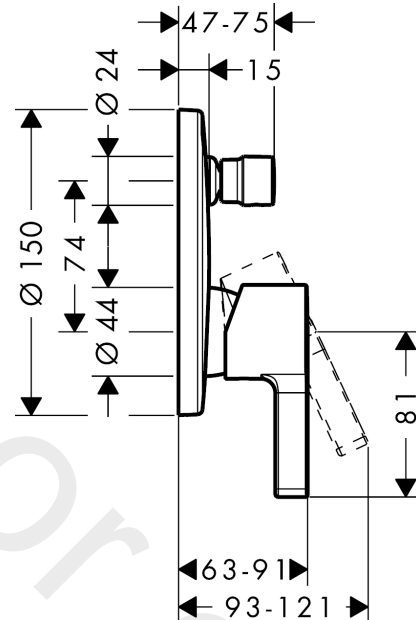

Metris S

Single lever bath mixer for concealed installation for iBox universal

Finish: **Chrome** Article Number: **31465003**

Description

product features

- 2 functions
- flow rate upper outlet: 21 l/min
- flow rate lower outlet: 29 l/min
- maximum flow rate at 3 bar: 29 l/min
- ceramic cartridge
- diverter with automatic resetting
- connection dimension: DN15
- connection type: basic set
- wall-mounted

Product image

Scale drawing

Flowchart

Metris S

Single lever bath mixer for concealed installation for iBox universal

Finish: **Chrome** Article Number: **31465003**

Exploded Drawing

Year of production: >01/19

Metris S**Single lever bath mixer for concealed installation for iBox universal**Finish: **Chrome** Article Number: **31465003****Spare part list**

Year of production: >01/19

Pos.	Description	Article Number	Price	PU
1	handle	31093000	£ 43,00	1
2	screw cover	96338000	£ 3,30	1
3	diverter knob	98795000	£ 51,00	1
4	hollow set screw M4x10	97667000	£ 3,30	1
5	escutcheon Ø 150 mm	98791000	£ 64,00	1
6	O-ring 43x3	98418000	£ 3,30	1
7	O-ring 23x3	98142000	£ 3,30	1
8	sleeve	98790000	£ 35,00	1
9	sleeve	98794000	£ 35,00	1
10	holder for escutcheon	98793000	£ 43,00	1
11	set of fixing screws	96454000	£ 9,00	1
12	nut	98796000	£ 43,00	1
13	O-ring 30x1,5	98433000	£ 3,30	1
14	O-ring 39x1,5	98400000	£ 3,30	1
15	cartridge, assy	92730000	£ 35,00	1
16	locking screw for handle	95140000	£ 6,10	1
17	seal	95008000	£ 9,00	1
18	selector assy	95014000	£ 64,00	1
19	O-ring 16x2,3	98207000	£ 3,30	1
20	O-ring 20x2,5	92602000	£ 6,10	1
21	set of screws	93243000	£ 9,00	1
22	O-ring 16x2	98133000	£ 3,30	1
23	noise reduction	94073000	£ 25,00	1
24	extension 25 mm	13595000	£ 75,00	1
25	set of fixing screws	97747000	£ 3,30	1
26	extension 22 mm (Ø 150 mm)	13597000	£ 72,00	1
a	concealed item	01800180	£ 163,00	1
b	adapter for exchanged connections	93181000	£ 275,00	1