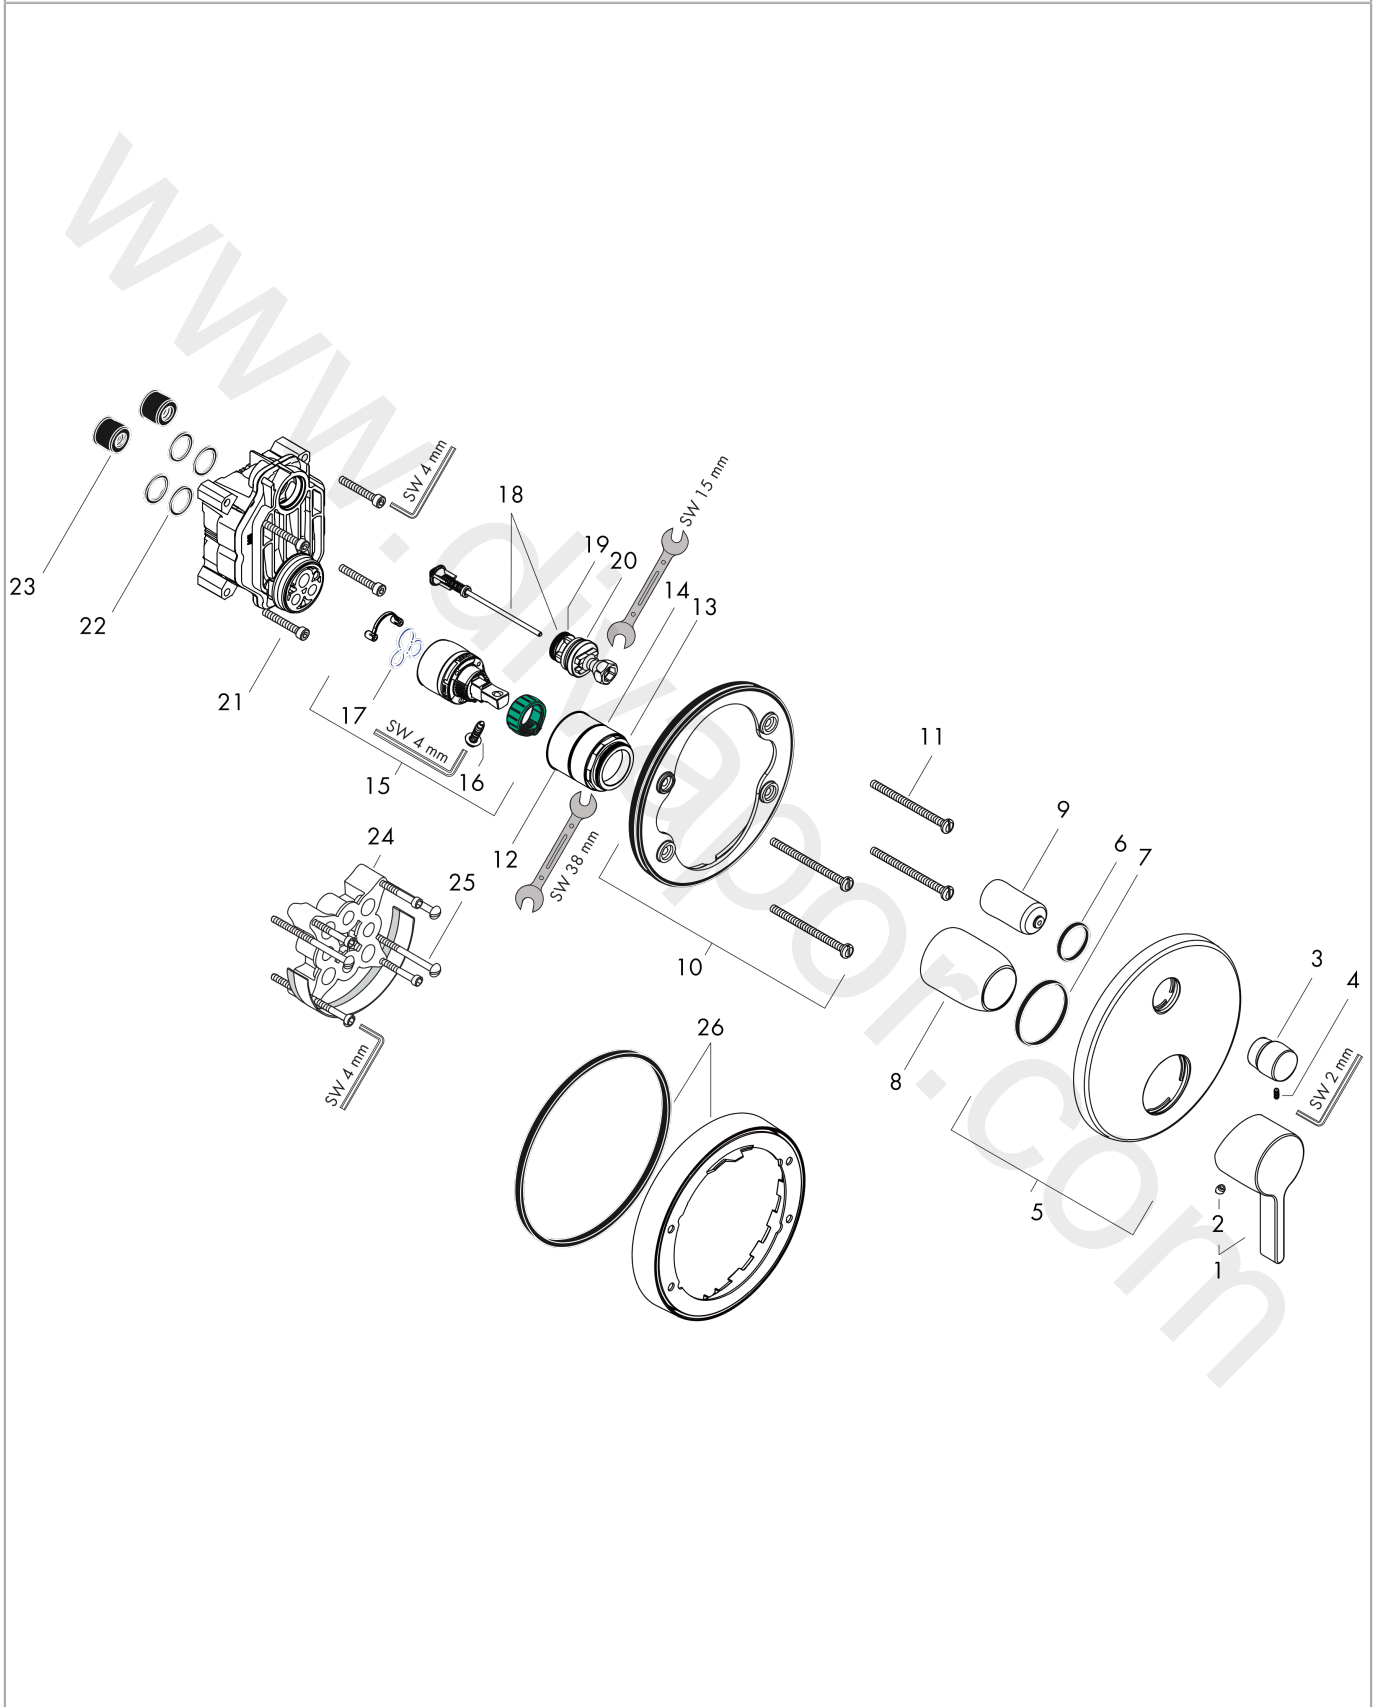

Metris S

Single lever bath mixer for concealed installation for iBox universal

Finish: **Chrome** Article Number: **31465003**

Description

product features

- 2 functions
- flow rate upper outlet: 21 l/min
- flow rate lower outlet: 29 l/min
- maximum flow rate at 3 bar: 29 l/min
- ceramic cartridge
- diverter with automatic resetting
- connection dimension: DN15
- connection type: basic set
- wall-mounted

Product image

Scale drawing

Flowchart

Metris S

Single lever bath mixer for concealed installation for iBox universal

Finish: **Chrome** Article Number: **31465003**

Exploded Drawing

Year of production: >01/19

Metris S**Single lever bath mixer for concealed installation for iBox universal**Finish: **Chrome** Article Number: **31465003****Spare part list**

Year of production: >01/19

Pos.	Description	Article Number	Price	PU
1	handle	31093000	£ 43,00	1
2	screw cover	96338000	£ 3,30	1
3	diverter knob	98795000	£ 51,00	1
4	hollow set screw M4x10	97667000	£ 3,30	1
5	escutcheon Ø 150 mm	98791000	£ 64,00	1
6	O-ring 43x3	98418000	£ 3,30	1
7	O-ring 23x3	98142000	£ 3,30	1
8	sleeve	98790000	£ 35,00	1
9	sleeve	98794000	£ 35,00	1
10	holder for escutcheon	98793000	£ 43,00	1
11	set of fixing screws	96454000	£ 9,00	1
12	nut	98796000	£ 43,00	1
13	O-ring 30x1,5	98433000	£ 3,30	1
14	O-ring 39x1,5	98400000	£ 3,30	1
15	cartridge, assy	92730000	£ 35,00	1
16	locking screw for handle	95140000	£ 6,10	1
17	seal	95008000	£ 9,00	1
18	selector assy	95014000	£ 64,00	1
19	O-ring 16x2,3	98207000	£ 3,30	1
20	O-ring 20x2,5	92602000	£ 6,10	1
21	set of screws	93243000	£ 9,00	1
22	O-ring 16x2	98133000	£ 3,30	1
23	noise reduction	94073000	£ 25,00	1
24	extension 25 mm	13595000	£ 75,00	1
25	set of fixing screws	97747000	£ 3,30	1
26	extension 22 mm (Ø 150 mm)	13597000	£ 72,00	1
a	concealed item	01800180	£ 163,00	1
b	adapter for exchanged connections	93181000	£ 275,00	1