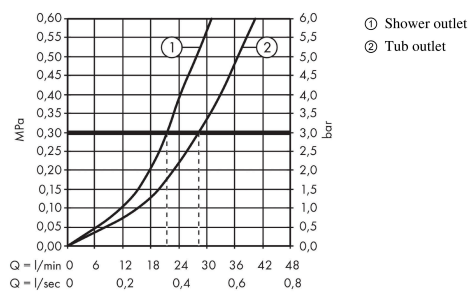

Metris S

Single lever bath mixer for concealed installation for iBox universal

Finish: **Chrome** Article Number: **31465003**

Description

product features

- 2 functions
- flow rate upper outlet: 21 l/min
- flow rate lower outlet: 29 l/min
- maximum flow rate at 3 bar: 29 l/min
- ceramic cartridge
- diverter with automatic resetting
- connection dimension: DN15
- connection type: basic set
- wall-mounted

Product image

Scale drawing

Flowchart

Metris S

Single lever bath mixer for concealed installation for iBox universal

Finish: **Chrome** Article Number: **31465003**

Exploded Drawing

Year of production: >01/19