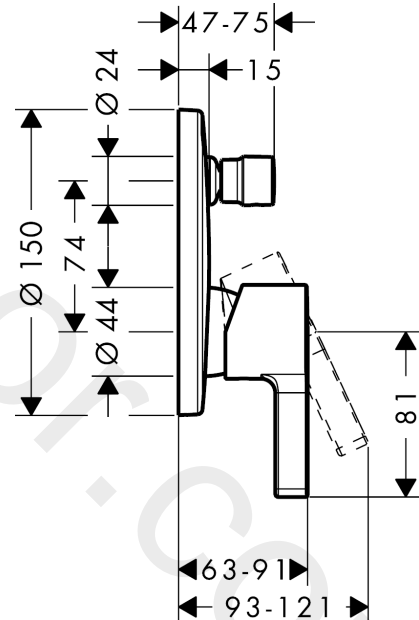

Scale drawing