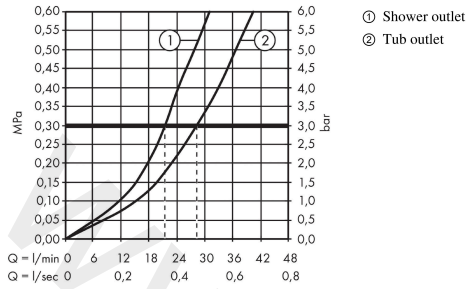

Metris S

Single lever bath mixer for concealed installation for iBox universal

Finish: **Chrome** Article Number: **31465000**

Flowchart

www.divapor.com