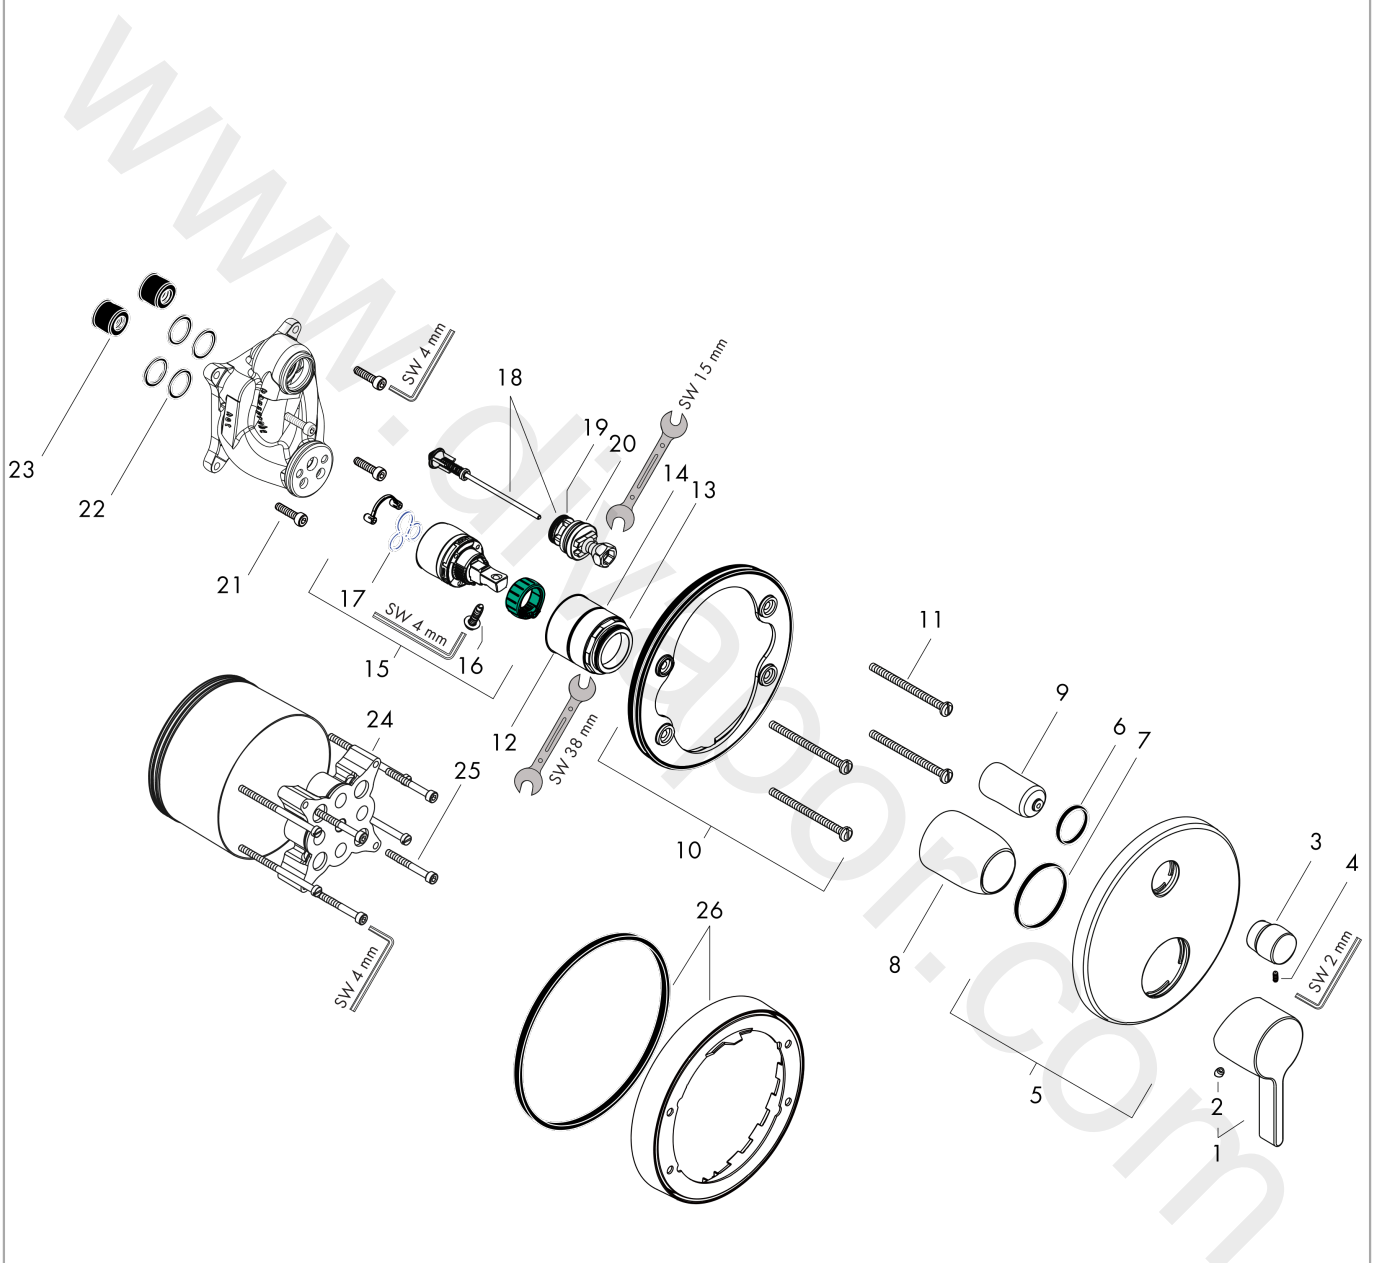

Metris S

Single lever bath mixer for concealed installation for iBox universal

Finish: **Chrome** Article Number: **31465000**

Exploded Drawing

Year of production: >01/16

Metris S

Single lever bath mixer for concealed installation for iBox universal

Finish: **Chrome** Article Number: **31465000**

Spare part list

Year of production: >01/16

Pos.	Description	Article Number	Price	PU
1	handle	31093000	£ 43,00	1
2	screw cover	96338000	£ 3,30	1
3	diverter knob	98795000	£ 51,00	1
4	hollow set screw M4x10	97667000	£ 3,30	1
5	escutcheon Ø 150 mm	98791000	£ 64,00	1
6	O-ring 43x3	98418000	£ 3,30	1
7	O-ring 23x3	98142000	£ 3,30	1
8	sleeve	98790000	£ 35,00	1
9	sleeve	98794000	£ 35,00	1
10	holder for escutcheon	98793000	£ 43,00	1
11	set of fixing screws	96454000	£ 9,00	1
12	nut	98796000	£ 43,00	1
13	O-ring 30x1,5	98433000	£ 3,30	1
14	O-ring 39x1,5	98400000	£ 3,30	1
15	cartridge, assy	92730000	£ 35,00	1
16	locking screw for handle	95140000	£ 6,10	1
17	seal	95008000	£ 9,00	1
18	selector assy	95014000	£ 64,00	1
19	O-ring 17x2	98199000	£ 3,30	1
20	O-ring 20x2,5	92602000	£ 6,10	1
21	set of screws	96525000	£ 9,00	1
22	O-ring 16x2	98133000	£ 3,30	1
23	noise reduction	94073000	£ 25,00	1
24	extension 25 mm	13595000	£ 75,00	1
25	set of fixing screws	97747000	£ 3,30	1
26	extension 22 mm (Ø 150 mm)	13597000	£ 72,00	1
a	concealed item	01800180	£ 163,00	1
b	adapter for exchanged connections	93181000	£ 275,00	1
c	fixation set	96615000	£ 59,00	1
d	spring for exchanged connections	96365000	£ 43,00	1
e	conversion kit to escutcheon Ø 170 mm (bath mixer)	95354000	£ 96,00	1