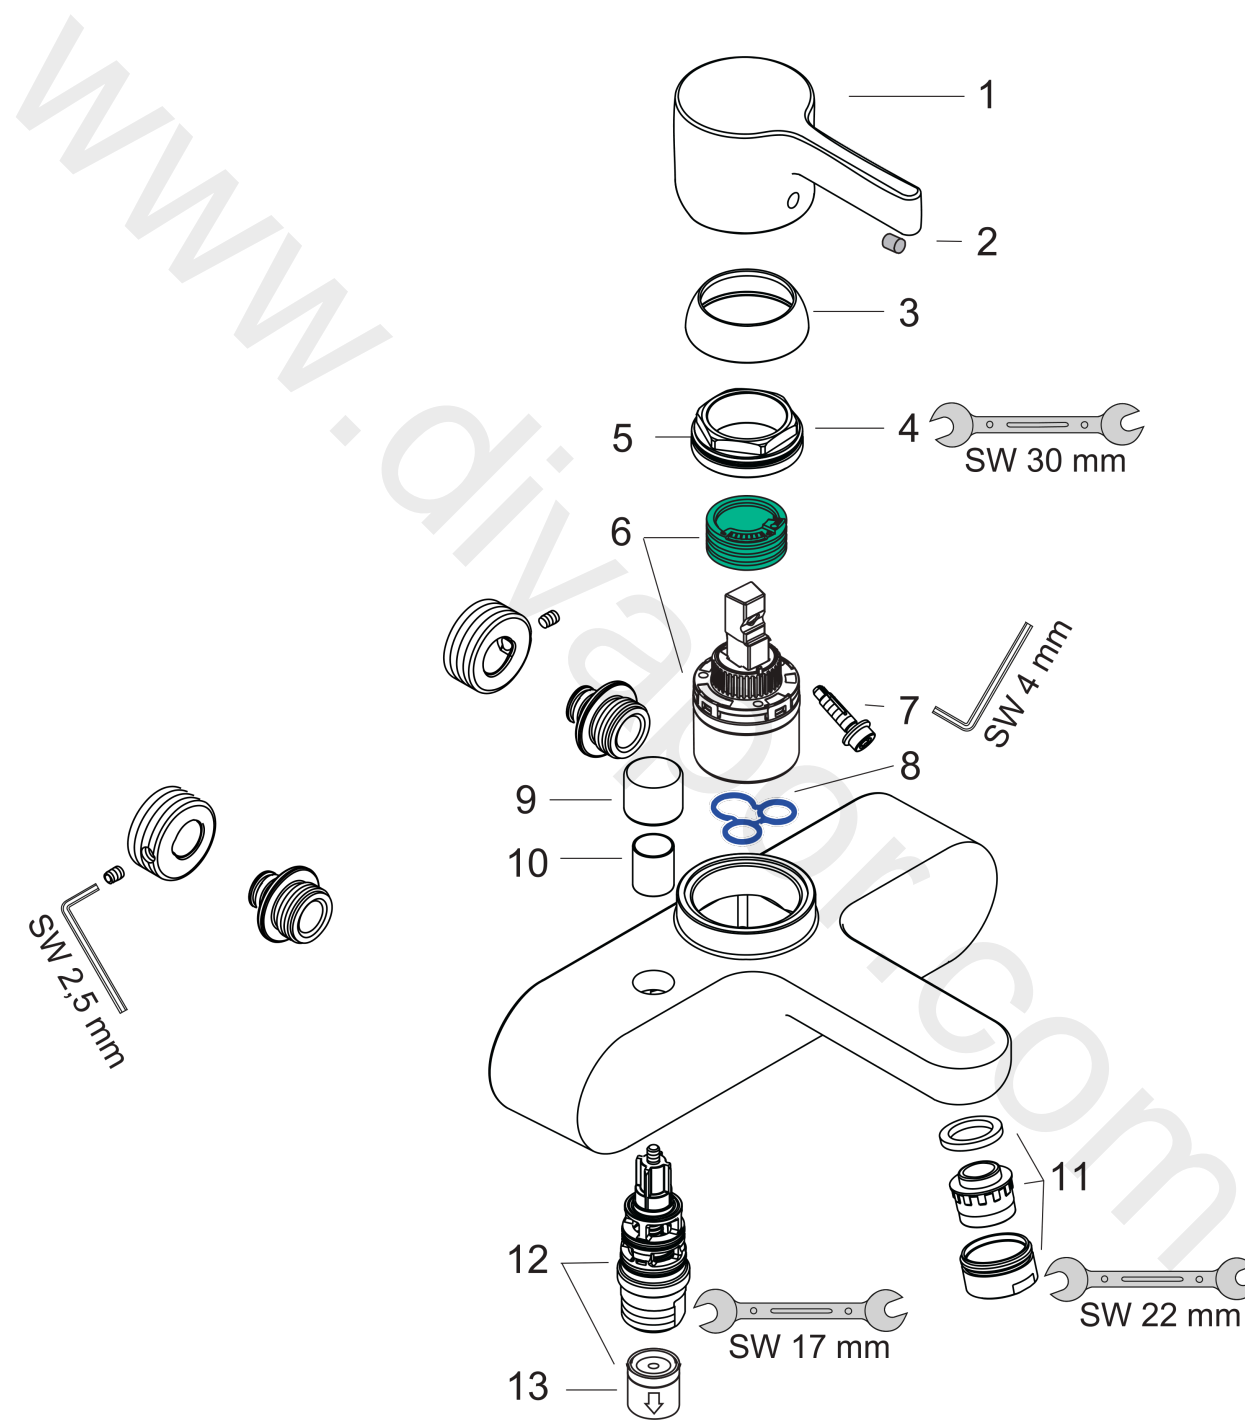

**Metris S**  
**Single lever bath mixer for exposed installation**  
 Surfaces: Article Number: **31464000**

**Exploded Drawing**

Year of production: **06/05 - 04/09**

### Single lever bath mixer for exposed installation

Surfaces: Article Number: **31464000**

#### Spare part list

Year of production: **06/05 - 04/09**

Pos.	Description	Article Number	Price	PU
1	handle	31093000	£ 43,00	1
2	screw cover	96338000	£ 3,30	1
3	flange	97406000	£ 20,50	1
4	nut	97209000	£ 16,10	1
5	O-ring 33x2	98154000	£ 3,30	1
6	cartridge, assy	92730000	£ 35,00	1
7	locking screw for handle	96059000	£ 9,00	1
8	seal	95008000	£ 9,00	1
9	diverter knob	96466000	£ 16,10	1
10	sleeve	97738000	£ 6,10	1
11	aerator M24x1 (25 l/min)	13914000	£ 19,50	1
12	selector assy	94077000	£ 43,00	1
13	set of non return valves DW 15	94074000	£ 16,10	1
a	diverter fixing device	97211000	£ 3,30	1