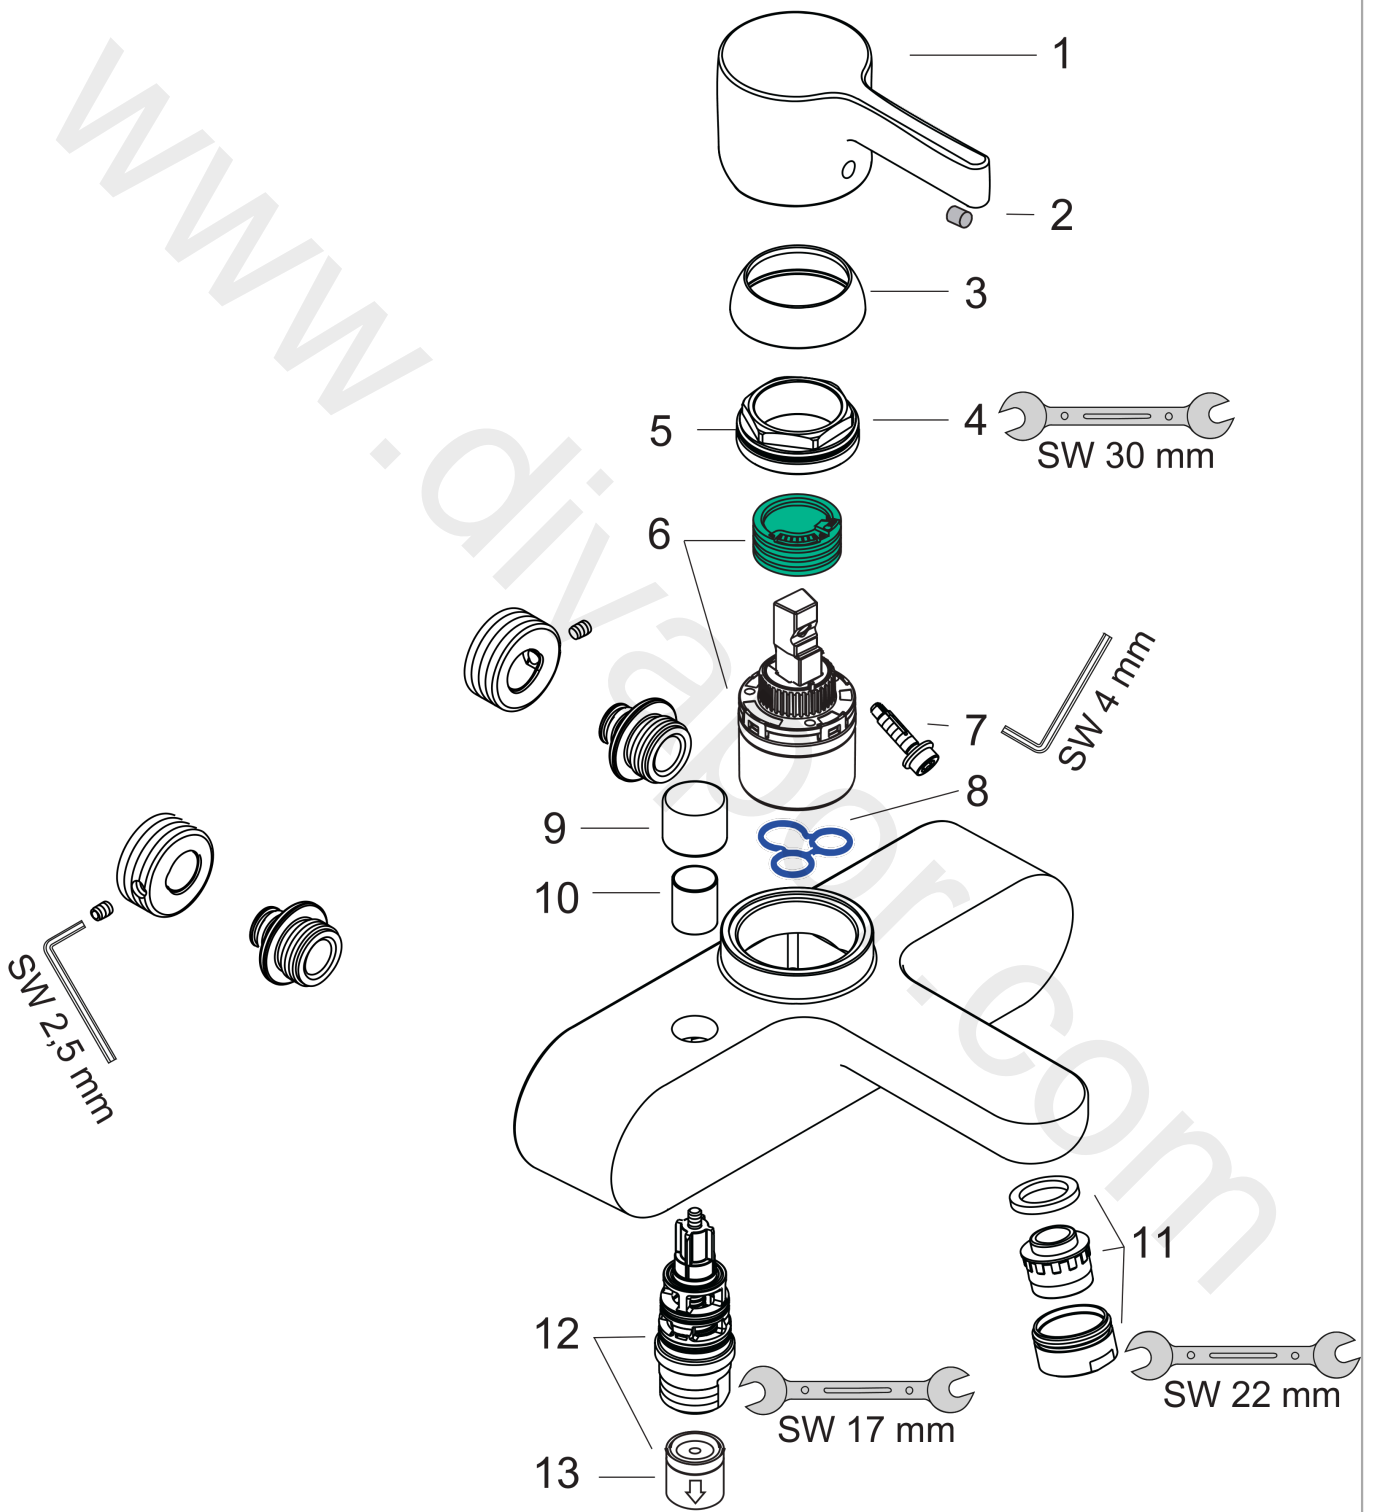

Metris S
Single lever bath mixer for exposed installation
 Surfaces: Article Number: **31464000**

Exploded Drawing

Year of production: **05/09 - 10/11**

Metris S

Single lever bath mixer for exposed installation

Surfaces: Article Number: **31464000**

Spare part list

Year of production: **05/09 - 10/11**

Pos.	Description	Article Number	Price	PU
1	handle	31093000	£ 43,00	1
2	screw cover	96338000	£ 3,30	1
3	flange	97406000	£ 20,50	1
4	nut	97209000	£ 16,10	1
5	O-ring 33x2	98154000	£ 3,30	1
6	cartridge, assy	92730000	£ 35,00	1
7	locking screw for handle	95140000	£ 6,10	1
8	seal	95008000	£ 9,00	1
9	diverter knob	96466000	£ 16,10	1
10	sleeve	97738000	£ 6,10	1
11	aerator M24x1 (25 l/min)	13914000	£ 19,50	1
12	selector assy	94077000	£ 43,00	1
13	set of non return valves DW 15	94074000	£ 16,10	1
a	diverter fixing device	97211000	£ 3,30	1