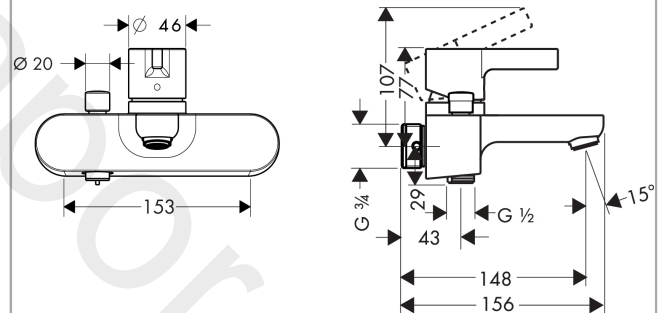

Metris S

Single lever bath mixer for exposed installation

Finish: **Chrome** Article Number: **31464000**

Description

product features

- 2 functions
- projection: 148 mm
- centre distance: 153 mm
- spray type mixer: normal spray
- maximum flow rate at 3 bar: 19 l/min
- flow rate for bath spout at 3 bar: 19 l/min
- flow rate of hand shower at 3 bar: 12 l/min
- ceramic cartridge
- diverter with automatic resetting
- with silencer
- connection dimension: DN15
- wall-mounted

Technology

Product image

Scale drawing

Flowchart

- ① Shower outlet with 1B-resistance
- ② Bath spout

Metris S
Single lever bath mixer for exposed installation
 Finish: **Chrome** Article Number: **31464000**

Exploded Drawing

Year of production: >12/17

Metris S**Single lever bath mixer for exposed installation**Finish: **Chrome** Article Number: **31464000****Spare part list**

Year of production: >12/17

Pos.	Description	Article Number	Price	PU
1	handle	31093000	£ 43,00	1
2	screw cover	96338000	£ 3,30	1
3	flange	97406000	£ 20,50	1
4	nut	97209000	£ 16,10	1
5	O-ring 33x2	98154000	£ 3,30	1
6	cartridge, assy	92730000	£ 35,00	1
7	locking screw for handle	95140000	£ 6,10	1
8	seal	95008000	£ 9,00	1
9	diverter knob	96466000	£ 16,10	1
10	sleeve	97738000	£ 6,10	1
11	aerator M24x1 (30 l/min)	96512000	£ 16,10	1
12	selector assy	94077000	£ 43,00	1
13	non return valve	93251000	£ 137,00	1
14	O-Ring 14x2,5	98189000	£ 3,30	1
15	O-ring 23x3	98142000	£ 3,30	1
16	noise reduction	96429000	£ 6,10	1