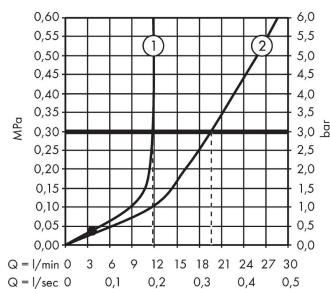

Metris S

Single lever bath mixer for exposed installation

Finish: **Chrome** Article Number: **31464000**

Description

product features

- 2 functions
- projection: 148 mm
- centre distance: 153 mm
- spray type mixer: normal spray
- maximum flow rate at 3 bar: 19 l/min
- flow rate for bath spout at 3 bar: 19 l/min
- flow rate of hand shower at 3 bar: 12 l/min
- ceramic cartridge
- diverter with automatic resetting
- with silencer
- connection dimension: DN15
- wall-mounted

Technology

Product image

Scale drawing

Flowchart

- ① Shower outlet with 1B-resistance
- ② Bath spout

Metris S
Single lever bath mixer for exposed installation
 Finish: **Chrome** Article Number: **31464000**