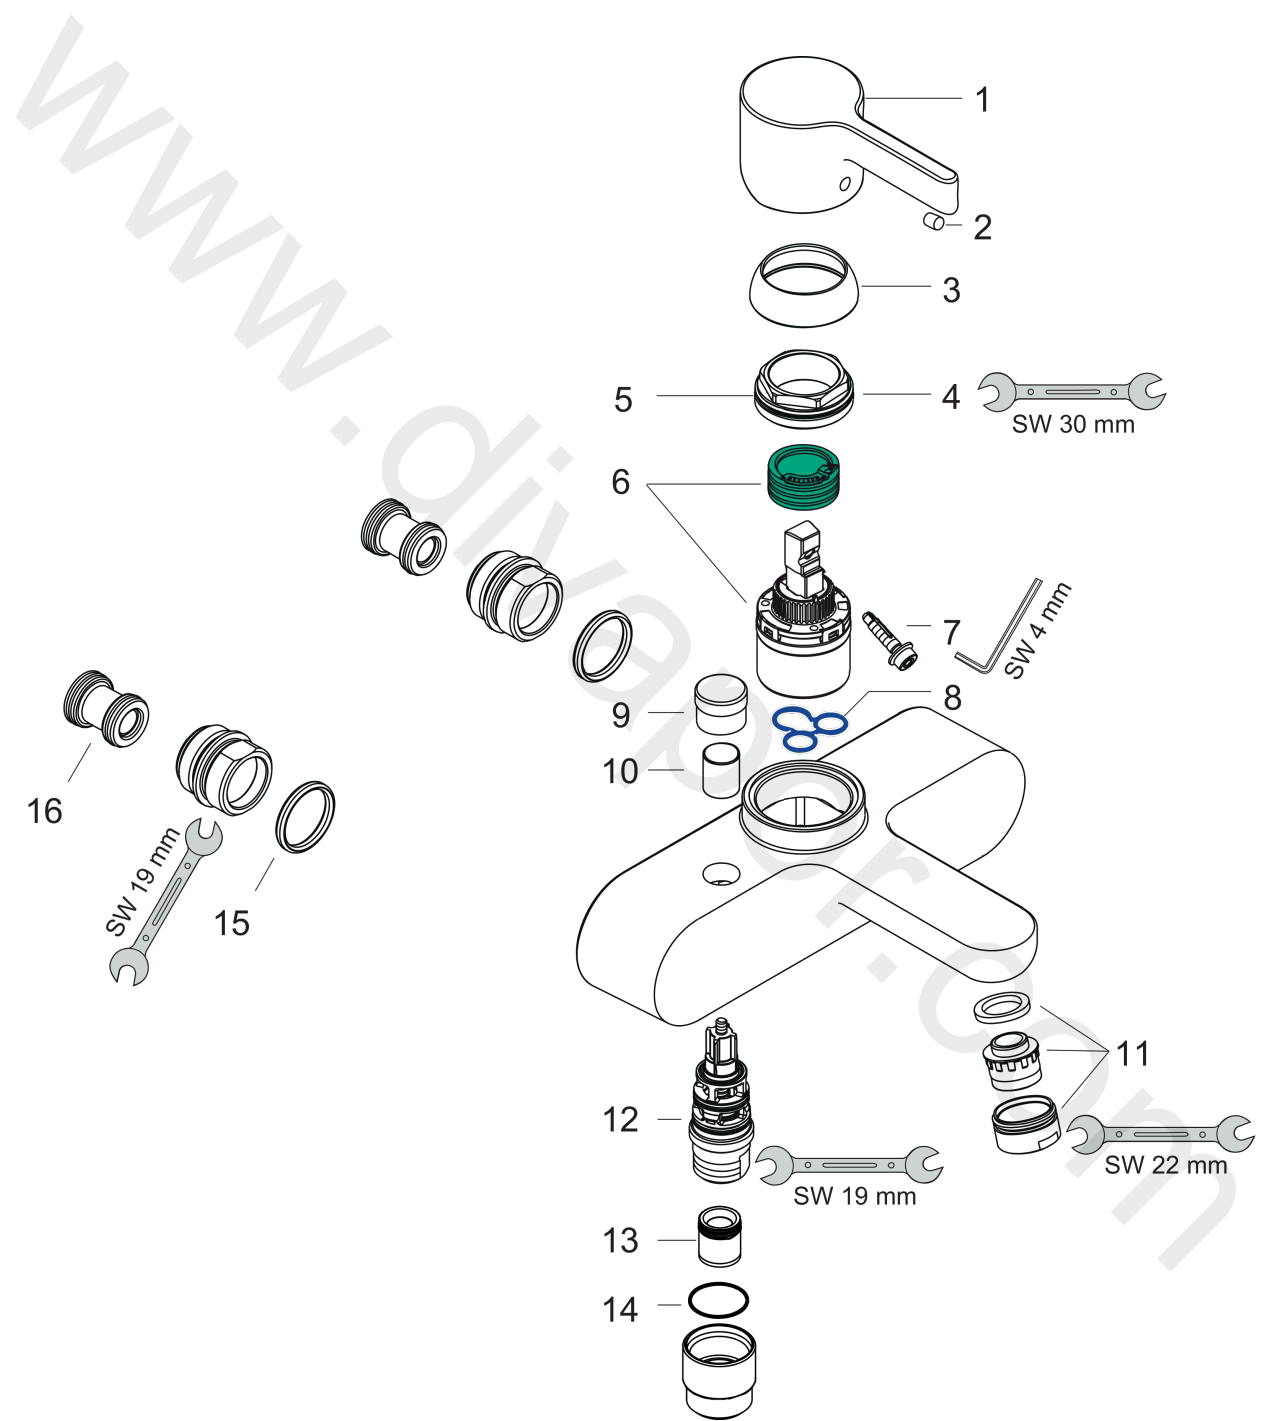

Metris S

Single lever bath mixer for exposed installation

Finish: **Chrome** Article Number: **31464000**

Description

product features

- 2 functions
- projection: 148 mm
- centre distance: 153 mm
- spray type mixer: normal spray
- maximum flow rate at 3 bar: 19 l/min
- flow rate for bath spout at 3 bar: 19 l/min
- flow rate of hand shower at 3 bar: 12 l/min
- ceramic cartridge
- diverter with automatic resetting
- with silencer
- connection dimension: DN15
- wall-mounted

Technology

Product image

Scale drawing

Flowchart

- ① Shower outlet with 1B-resistance
- ② Bath spout

Metris S
Single lever bath mixer for exposed installation
 Finish: **Chrome** Article Number: **31464000**

Exploded Drawing

Year of production: >12/17

Metris S**Single lever bath mixer for exposed installation**Finish: **Chrome** Article Number: **31464000****Spare part list**

Year of production: >12/17

Pos.	Description	Article Number	Price	PU
1	handle	31093000	£ 43,00	1
2	screw cover	96338000	£ 3,30	1
3	flange	97406000	£ 20,50	1
4	nut	97209000	£ 16,10	1
5	O-ring 33x2	98154000	£ 3,30	1
6	cartridge, assy	92730000	£ 35,00	1
7	locking screw for handle	95140000	£ 6,10	1
8	seal	95008000	£ 9,00	1
9	diverter knob	96466000	£ 16,10	1
10	sleeve	97738000	£ 6,10	1
11	aerator M24x1 (30 l/min)	96512000	£ 16,10	1
12	selector assy	94077000	£ 43,00	1
13	non return valve	93251000	£ 137,00	1
14	O-Ring 14x2,5	98189000	£ 3,30	1
15	O-ring 23x3	98142000	£ 3,30	1
16	noise reduction	96429000	£ 6,10	1