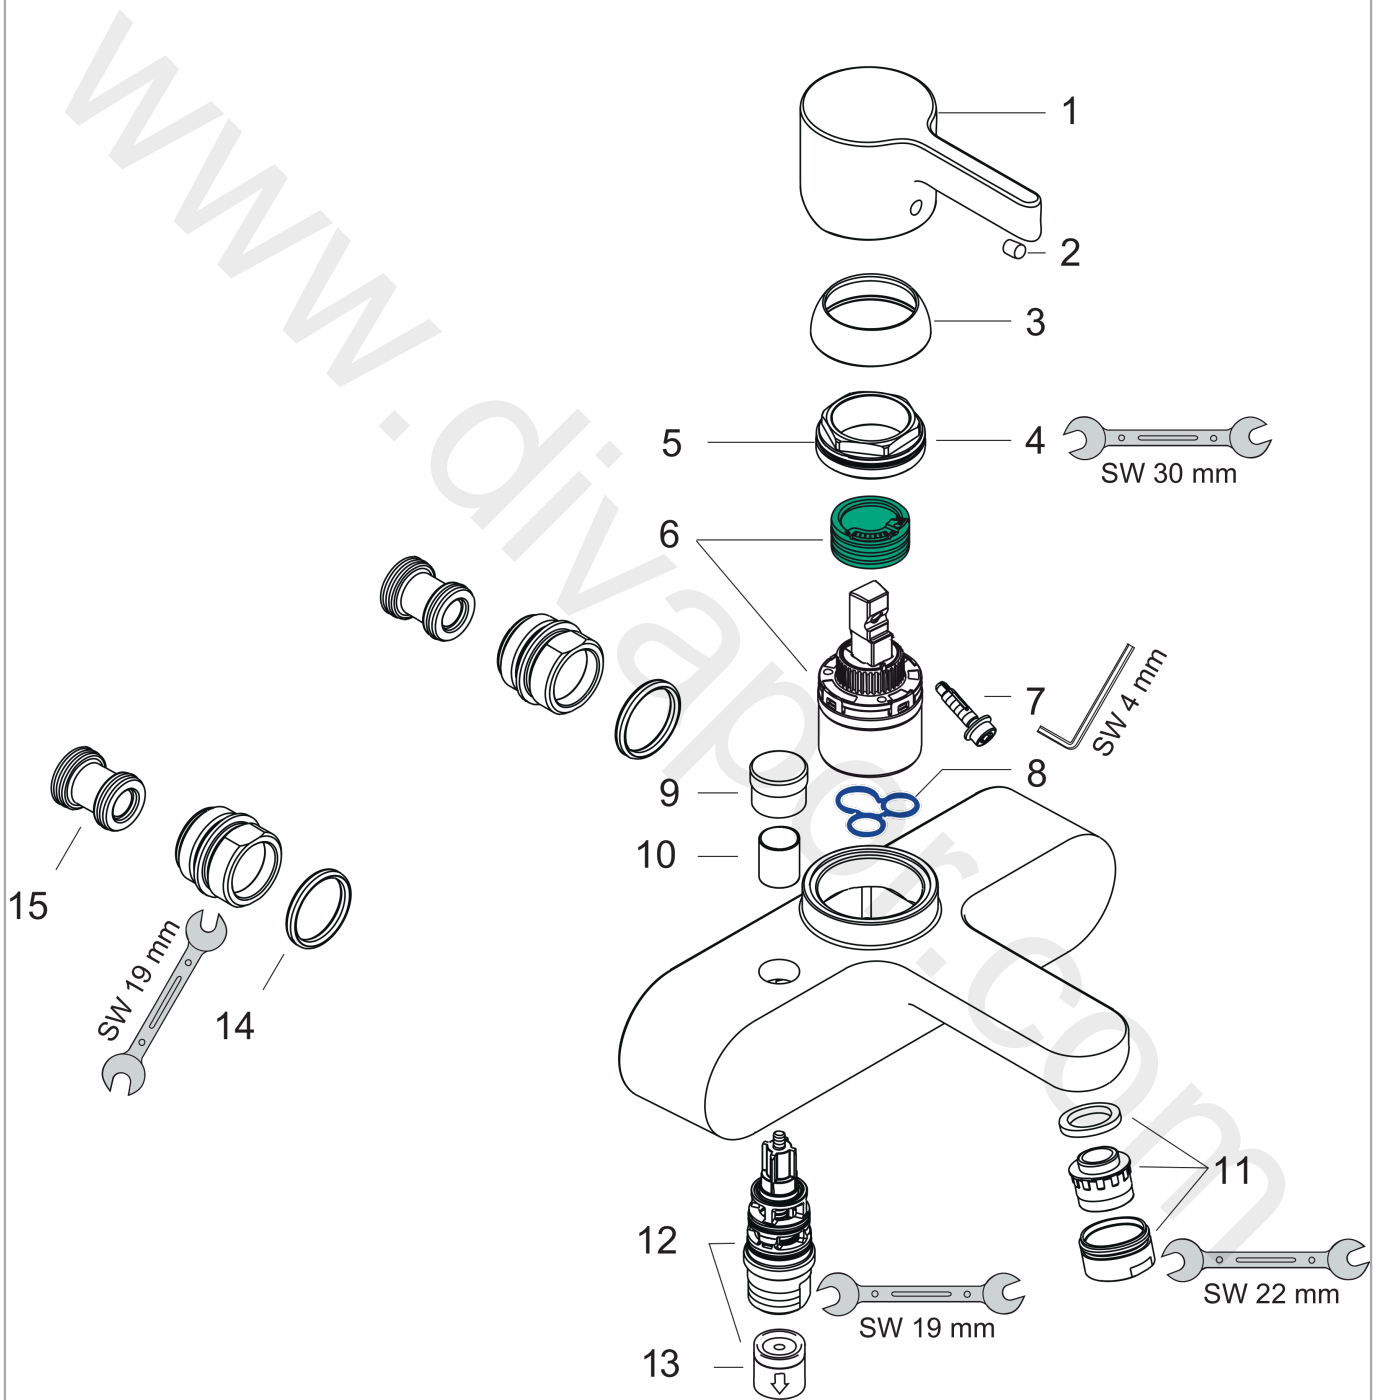

**Metris S**  
**Single lever bath mixer for exposed installation**  
 Surfaces: Article Number: **31464000**

**Exploded Drawing**

Year of production: **12/12 - 11/17**

## Metris S

### Single lever bath mixer for exposed installation

Surfaces: Article Number: **31464000**

#### Spare part list

Year of production: 12/12 - 11/17

Pos.	Description	Article Number	Price	PU
1	handle	31093000	£ 43,00	1
2	screw cover	96338000	£ 3,30	1
3	flange	97406000	£ 20,50	1
4	nut	97209000	£ 16,10	1
5	O-ring 33x2	98154000	£ 3,30	1
6	cartridge, assy	92730000	£ 35,00	1
7	locking screw for handle	95140000	£ 6,10	1
8	seal	95008000	£ 9,00	1
9	diverter knob	96466000	£ 16,10	1
10	sleeve	97738000	£ 6,10	1
11	aerator M24x1 (30 l/min)	96512000	£ 16,10	1
12	selector assy	94077000	£ 43,00	1
13	set of non return valves DW 15	94074000	£ 16,10	1
14	O-ring 23x3	98142000	£ 3,30	1
15	noise reduction	96429000	£ 6,10	1
a	diverter fixing device	97211000	£ 3,30	1