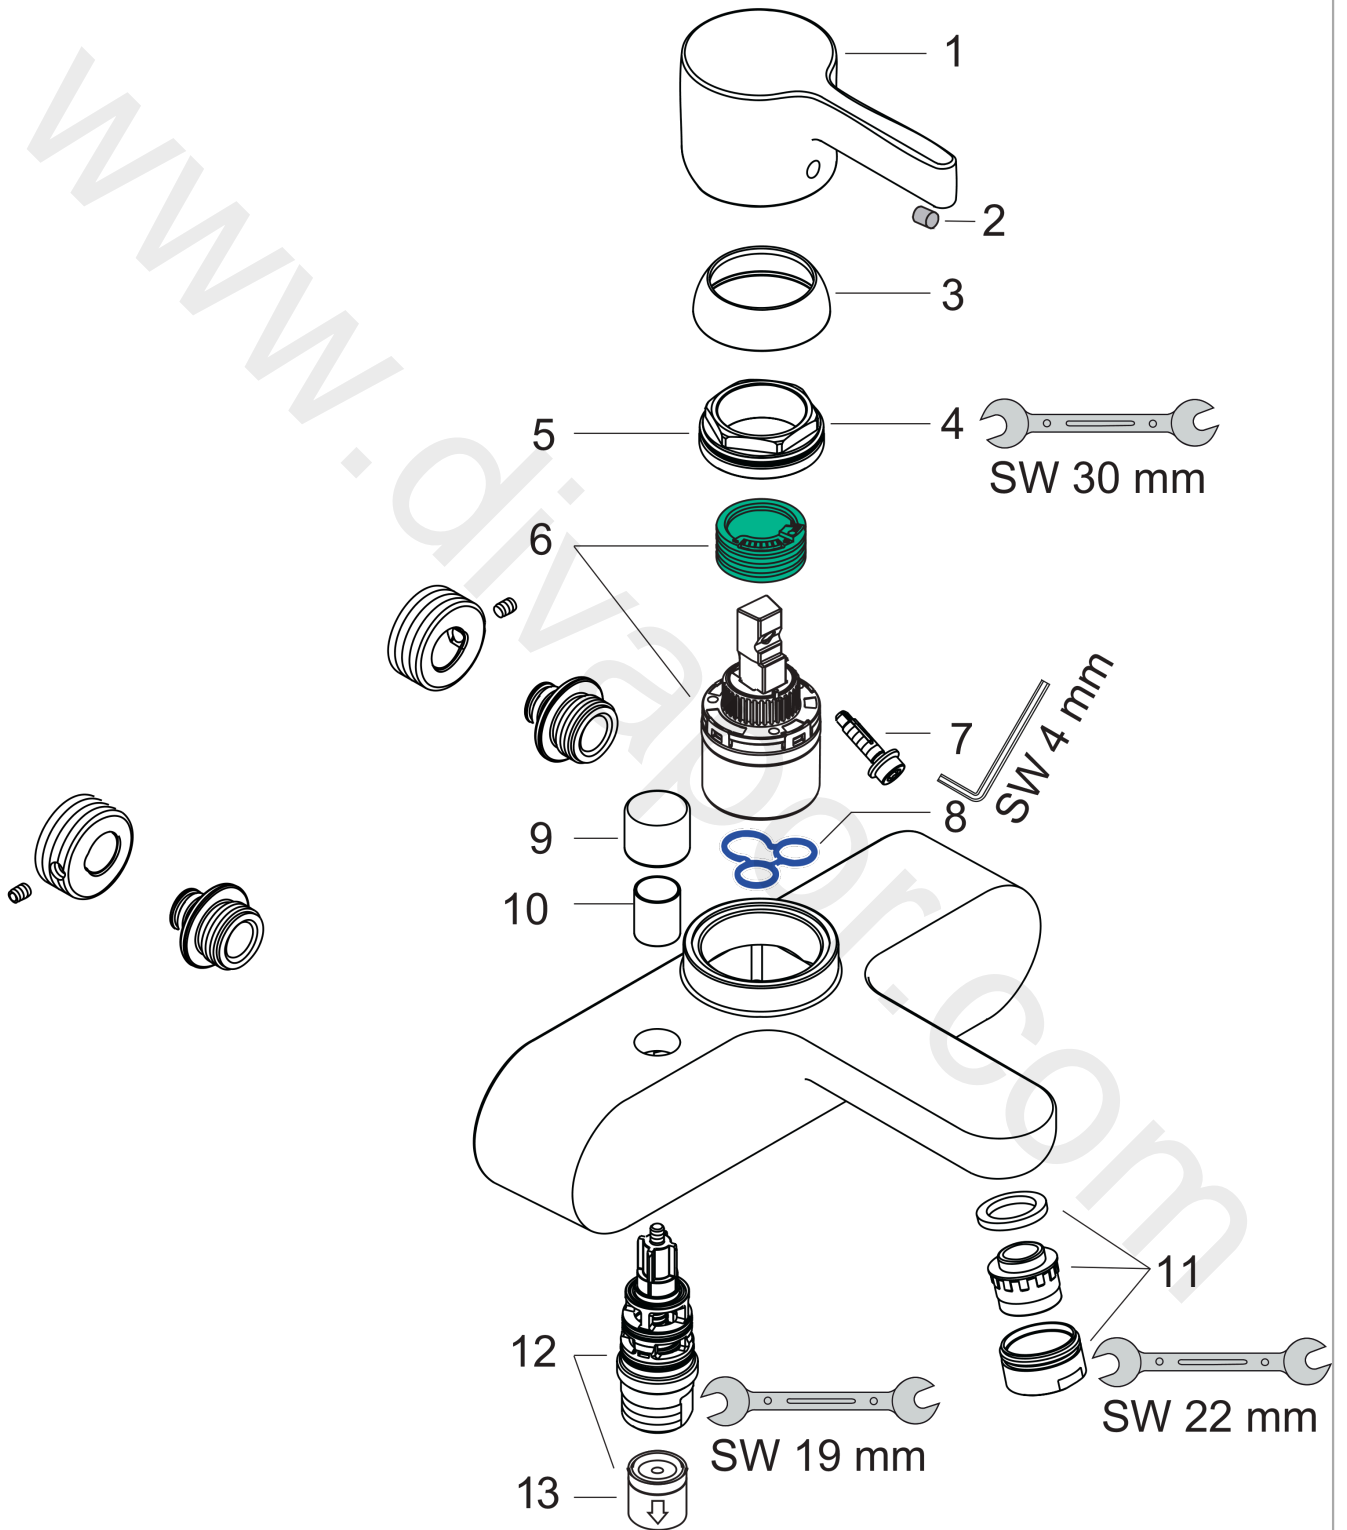

**Metris S**  
**Single lever bath mixer for exposed installation**  
 Surfaces: Article Number: **31464000**

**Exploded Drawing**

Year of production: 11/11 - 11/12

### Single lever bath mixer for exposed installation

Surfaces: Article Number: **31464000**

#### Spare part list

Year of production: 11/11 - 11/12

Pos.	Description	Article Number	Price	PU
1	handle	31093000	£ 43,00	1
2	screw cover	96338000	£ 3,30	1
3	flange	97406000	£ 20,50	1
4	nut	97209000	£ 16,10	1
5	O-ring 33x2	98154000	£ 3,30	1
6	cartridge, assy	92730000	£ 35,00	1
7	locking screw for handle	95140000	£ 6,10	1
8	seal	95008000	£ 9,00	1
9	diverter knob	96466000	£ 16,10	1
10	sleeve	97738000	£ 6,10	1
11	aerator M24x1 (30 l/min)	96512000	£ 16,10	1
12	selector assy	94077000	£ 43,00	1
13	set of non return valves DW 15	94074000	£ 16,10	1
a	diverter fixing device	97211000	£ 3,30	1