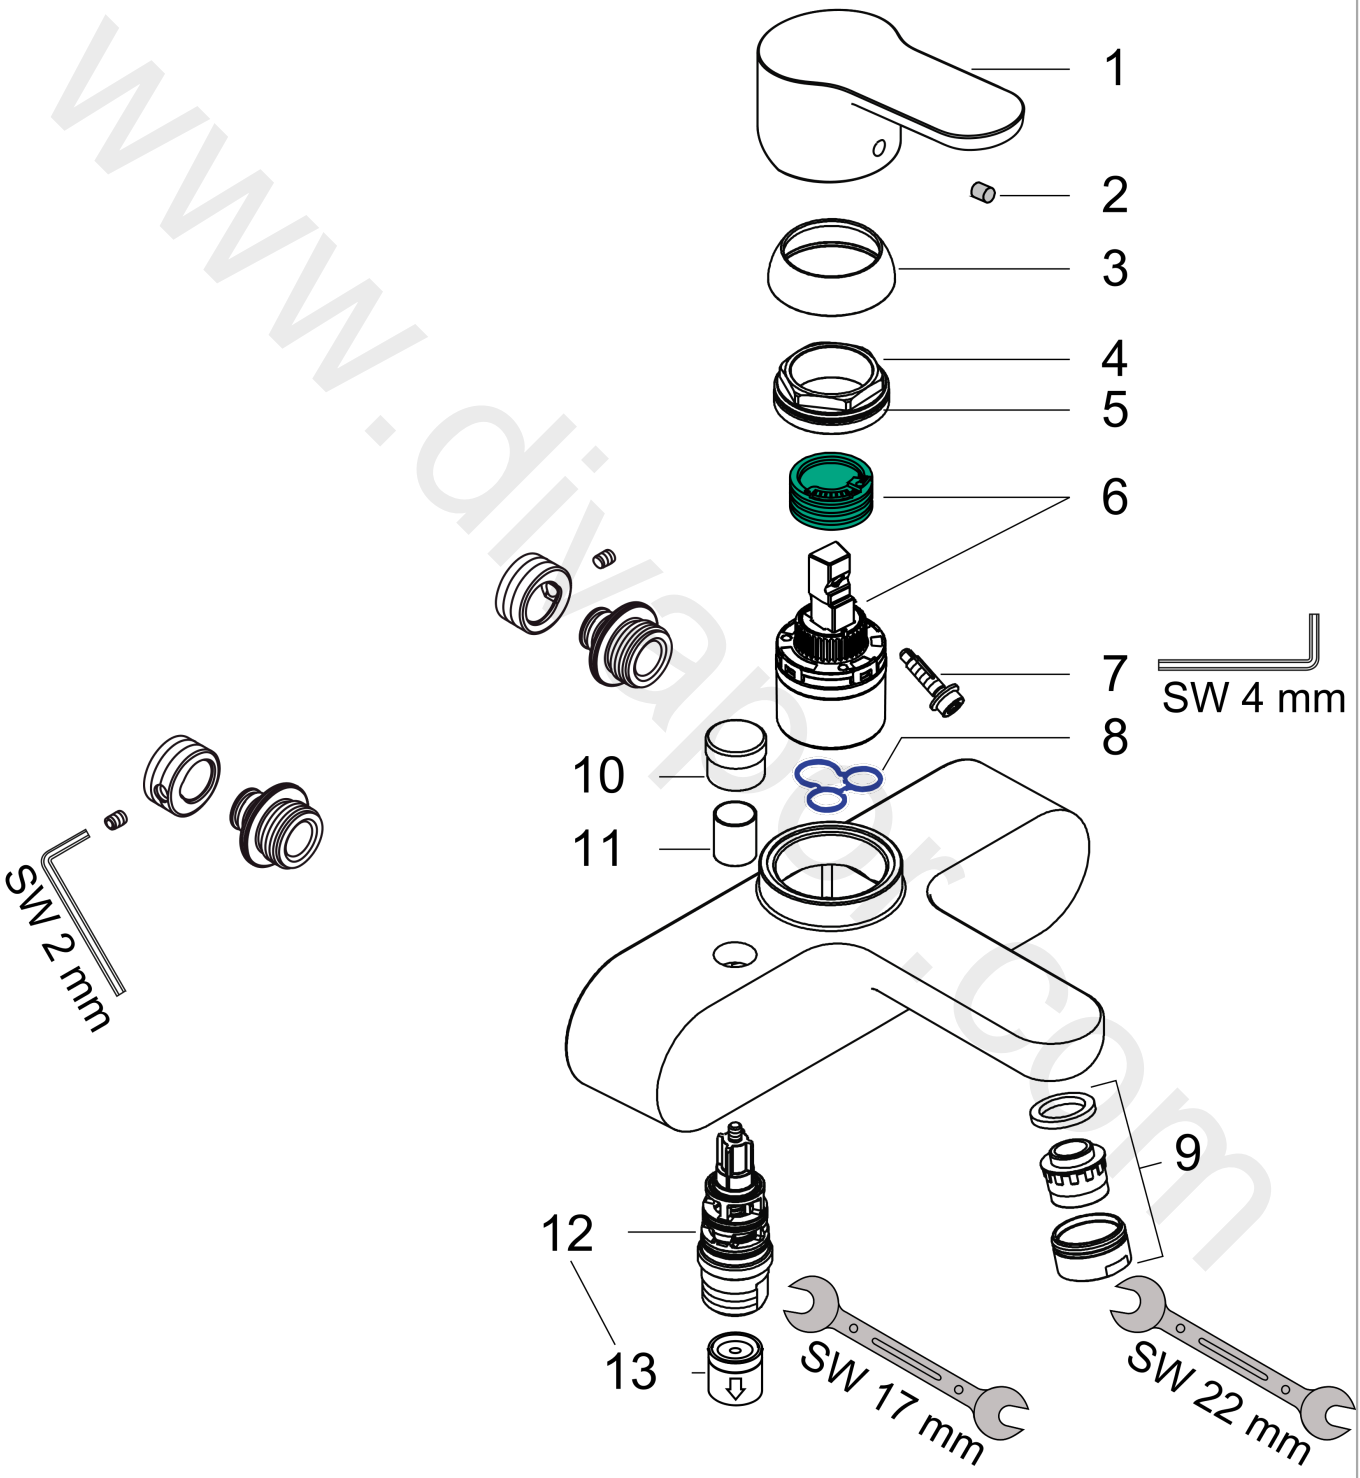

**Metris Puro**  
**Single Lever Bath Mixer for exposed fitting DN15, Switzerland**  
 Surfaces: Article Number: **31462000**

**Exploded Drawing**

Year of production: **04/10 - 10/11**

**Metris Puro**  
**Single Lever Bath Mixer for exposed fitting DN15, Switzerland**  
 Surfaces: Article Number: **31462000**

### Spare part list

Year of production: **04/10 - 10/11**

Pos.	Description	Article Number	Price	PU
1	handle	95618000	-	1
2	screw cover	96338000	£ 3,30	1
3	flange	97406000	£ 20,50	1
4	O-Ring 32x2	98193000	£ 3,30	1
5	nut	97209000	£ 16,10	1
6	cartridge, assy	92730000	£ 35,00	1
7	locking screw for handle	95140000	£ 6,10	1
8	seal	95008000	£ 9,00	1
9	aerator M24x1 (25 l/min)	13914000	£ 19,50	1
10	diverter knob	96466000	£ 16,10	1
11	sleeve	97738000	£ 6,10	1
12	selector assy	94077000	£ 43,00	1
13	set of non return valves DW 15	94074000	£ 16,10	1
a	diverter fixing device	97211000	£ 3,30	1