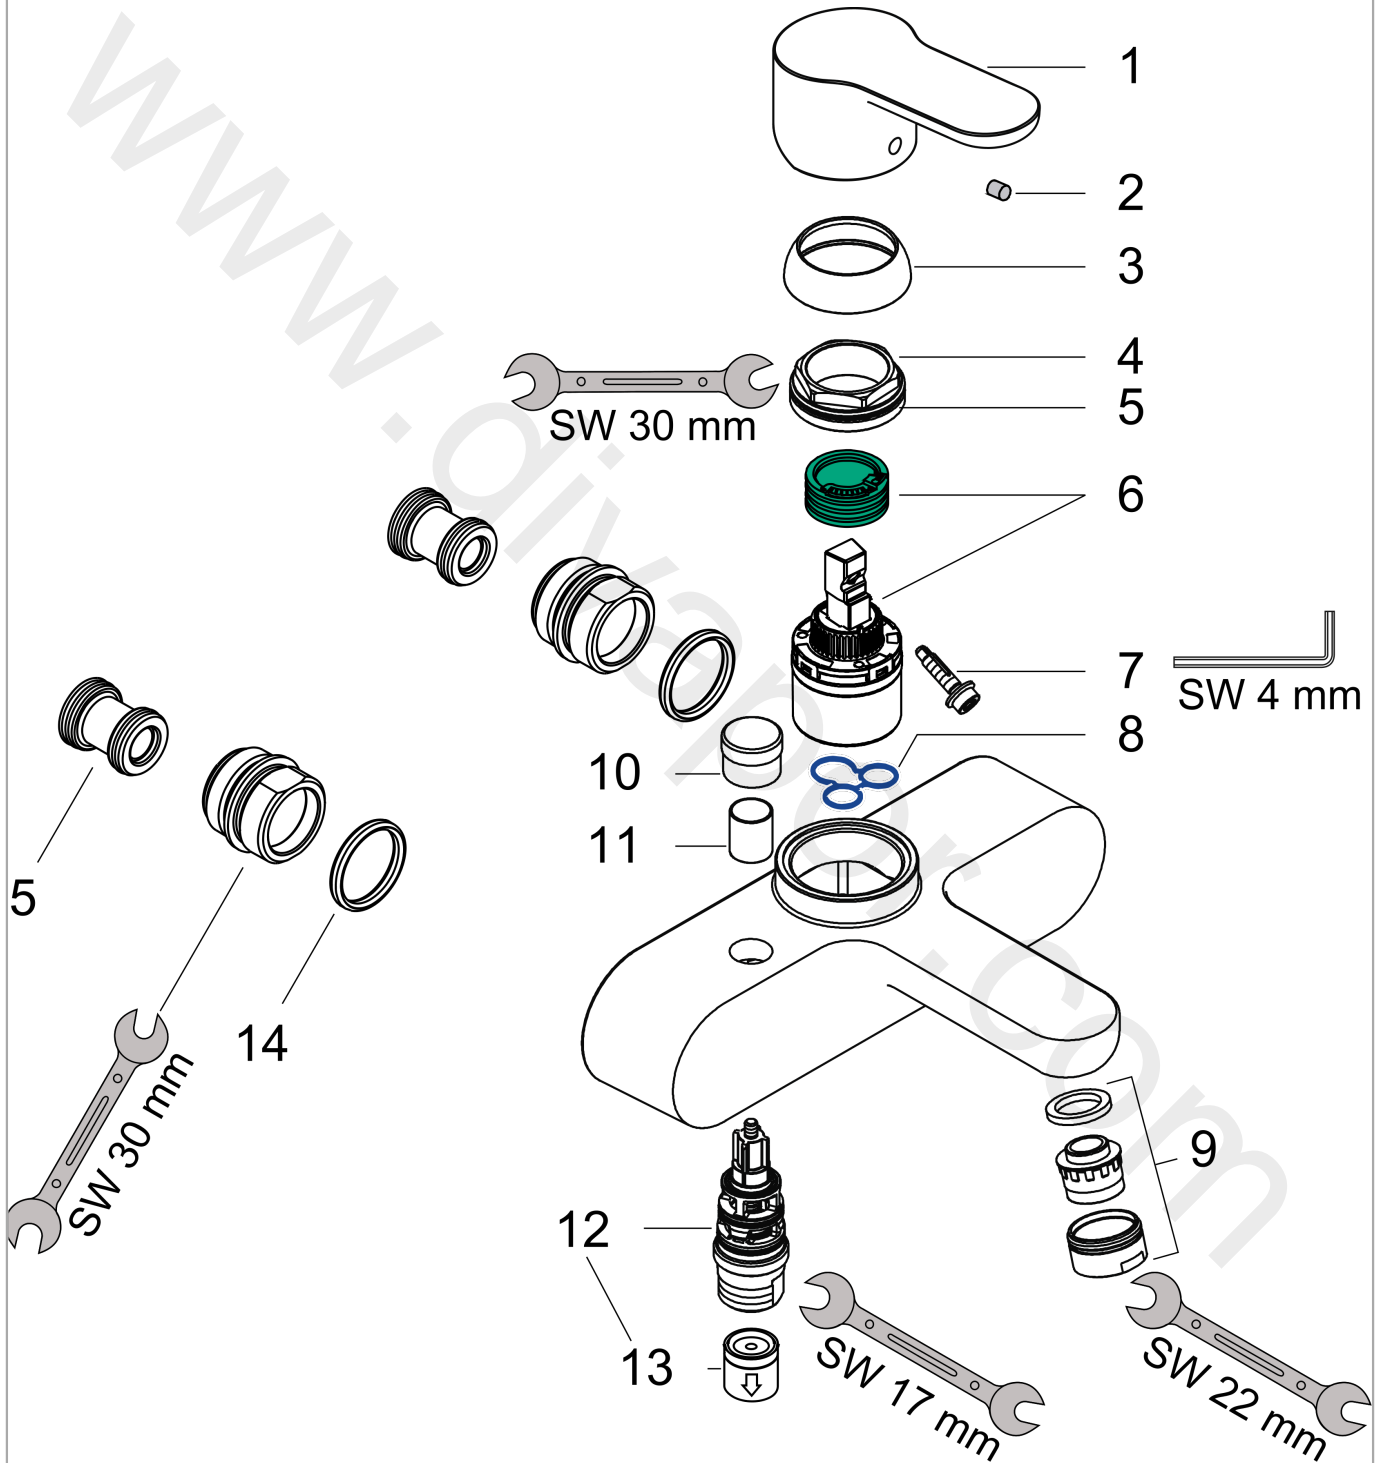

Metris Puro
Single Lever Bath Mixer for exposed fitting DN15, Switzerland
 Surfaces: Article Number: **31462000**

Exploded Drawing

Year of production: **11/11 - 01/18**

Metris Puro
Single Lever Bath Mixer for exposed fitting DN15, Switzerland
 Surfaces: Article Number: **31462000**

Spare part list

Year of production: **11/11 - 01/18**

| Pos. | Description | Article Number | Price | PU |
|------|--------------------------------|----------------|---------|----|
| 1 | handle | 95618000 | - | 1 |
| 2 | screw cover | 96338000 | £ 3,30 | 1 |
| 3 | flange | 97406000 | £ 20,50 | 1 |
| 4 | nut | 97209000 | £ 16,10 | 1 |
| 5 | O-Ring 32x2 | 98193000 | £ 3,30 | 1 |
| 6 | cartridge, assy | 92730000 | £ 35,00 | 1 |
| 7 | locking screw for handle | 95140000 | £ 6,10 | 1 |
| 8 | seal | 95008000 | £ 9,00 | 1 |
| 9 | aerator M24x1 (25 l/min) | 13914000 | £ 19,50 | 1 |
| 10 | diverter knob | 96466000 | £ 16,10 | 1 |
| 11 | sleeve | 97738000 | £ 6,10 | 1 |
| 12 | selector assy | 94077000 | £ 43,00 | 1 |
| 13 | set of non return valves DW 15 | 94074000 | £ 16,10 | 1 |
| 14 | O-ring 23x2 | 98398000 | £ 3,30 | 1 |
| 15 | noise reduction | 96429000 | £ 6,10 | 1 |
| a | diverter fixing device | 97211000 | £ 3,30 | 1 |