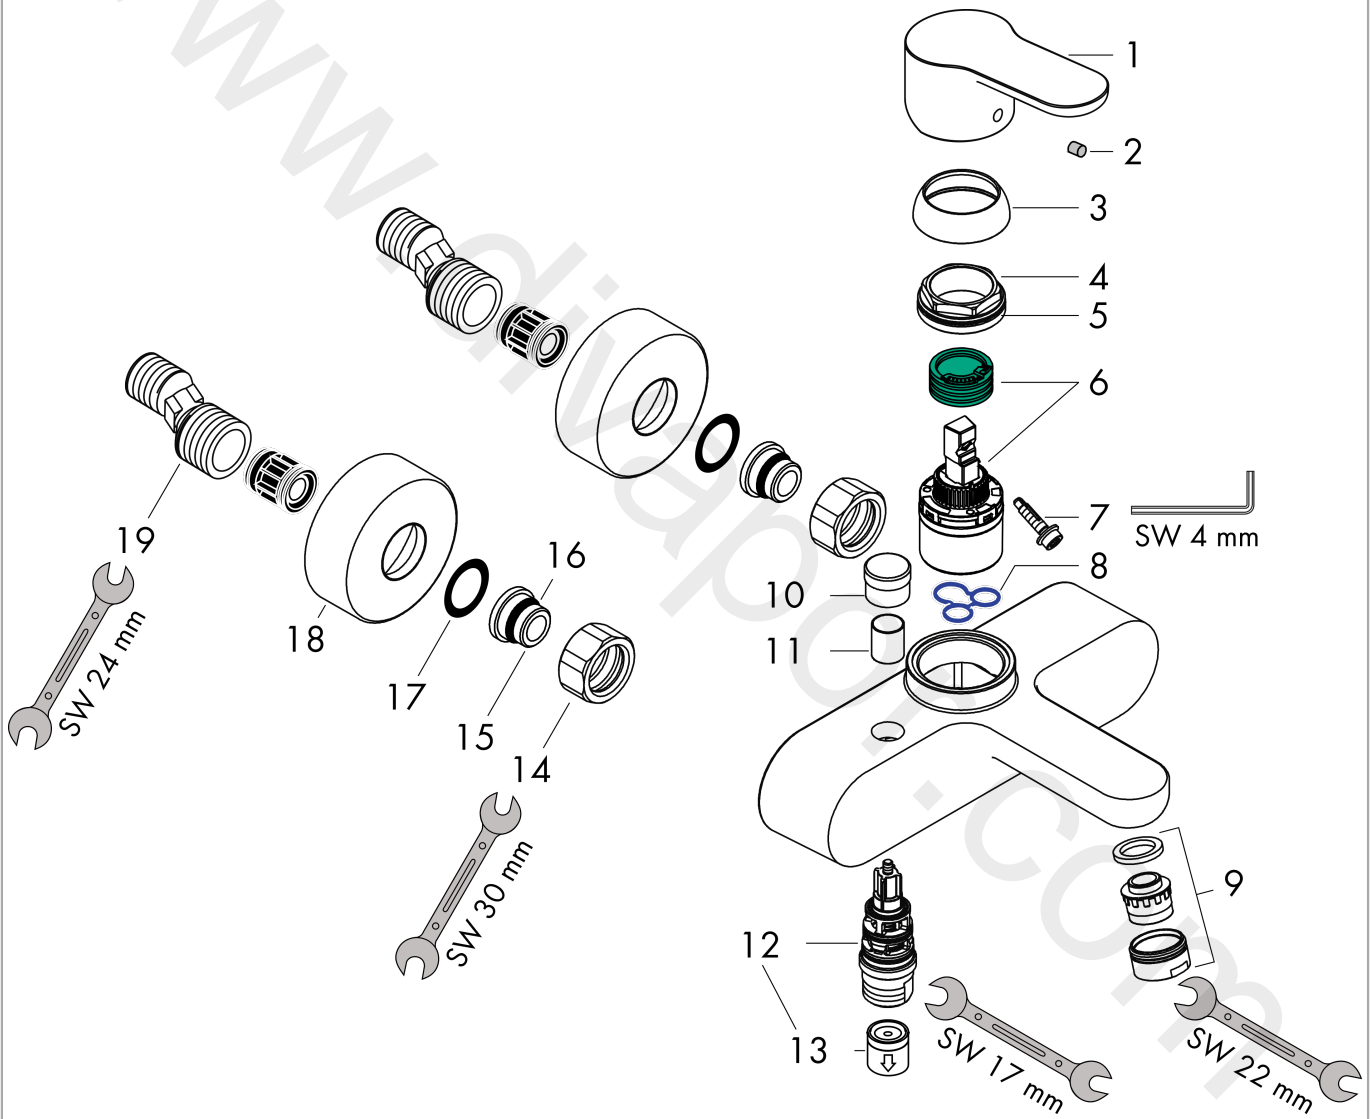

**Metris Puro**  
**Single Lever Bath Mixer for exposed fitting DN15**  
 Surfaces: Article Number: **31461000**

**Exploded Drawing**

Year of production: **04/10 - 12/17**

**Metris Puro**  
**Single Lever Bath Mixer for exposed fitting DN15**  
 Surfaces: Article Number: **31461000**

### Spare part list

Year of production: **04/10 - 12/17**

Pos.	Description	Article Number	Price	PU
1	handle	95618000	-	1
2	screw cover	96338000	£ 3,30	1
3	flange	97406000	£ 20,50	1
4	O-Ring 32x2	98193000	£ 3,30	1
5	nut	97209000	£ 16,10	1
6	cartridge, assy	92730000	£ 35,00	1
7	locking screw for handle	95140000	£ 6,10	1
8	seal	95008000	£ 9,00	1
9	aerator M24x1 (25 l/min)	13914000	£ 19,50	1
10	diverter knob	96466000	£ 16,10	1
11	sleeve	97738000	£ 6,10	1
12	selector assy	94077000	£ 43,00	1
13	set of non return valves DW 15	94074000	£ 16,10	1
14	set of nuts	96157000	£ 35,00	1
15	connecting thread	97220000	£ 16,10	1
16	O-ring 15x2	98163000	£ 3,30	1
17	filter packing	96922000	£ 9,00	1
18	escutcheon Ø 68 mm	96467000	£ 20,50	1
19	set of S-unions (±32 mm)	98592000	£ 43,00	1
a	set of S-unions (±12 mm)	94140000	£ 51,00	1
b	diverter fixing device	97211000	£ 3,30	1