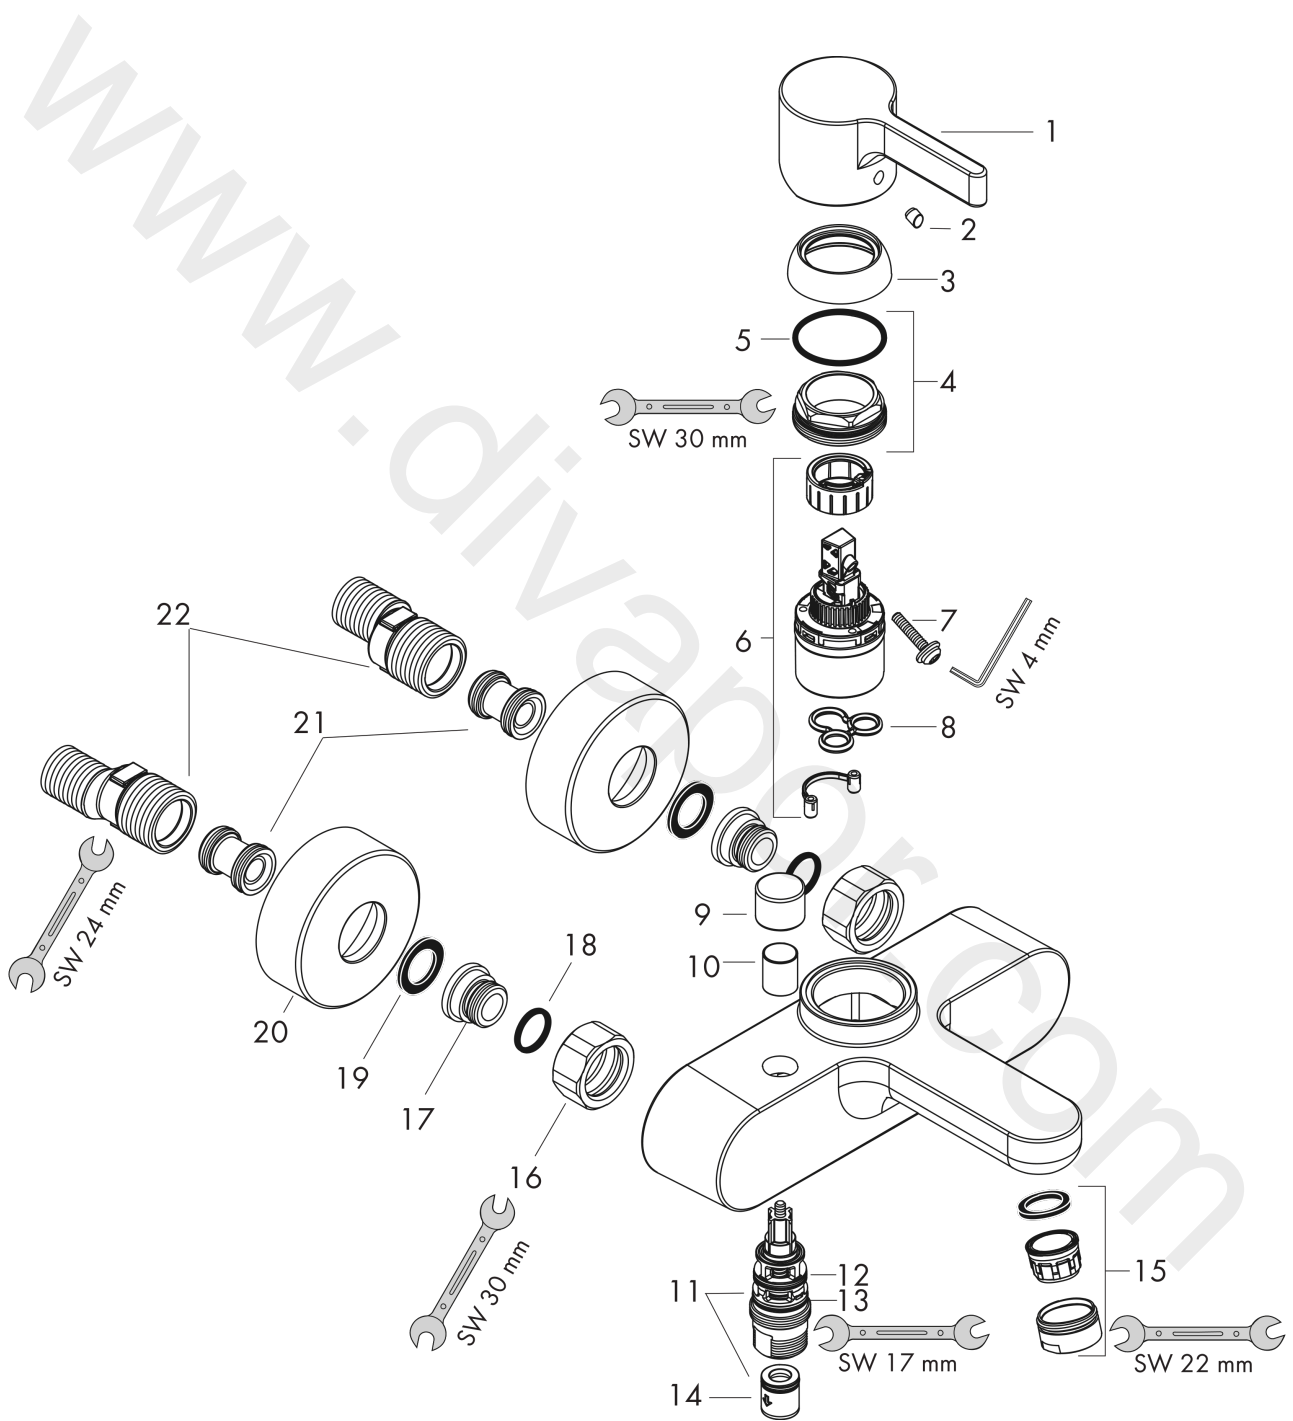

Metris S
Single lever bath mixer for exposed installation
 Surfaces: Article Number: **31460000**

Exploded Drawing

Year of production: **11/11 - 04/20**

Metris S**Single lever bath mixer for exposed installation**Surfaces: Article Number: **31460000****Spare part list**Year of production: **11/11 - 04/20**

Pos.	Description	Article Number	Price	PU
1	handle	31093000	£ 43,00	1
2	screw cover	96338000	£ 3,30	1
3	flange	97406000	£ 20,50	1
4	nut	97209000	£ 16,10	1
5	O-Ring 32x2	98193000	£ 3,30	1
6	cartridge, assy	92730000	£ 35,00	1
7	locking screw for handle	95140000	£ 6,10	1
8	seal	95008000	£ 9,00	1
9	diverter knob	96466000	£ 16,10	1
10	sleeve	97738000	£ 6,10	1
11	selector assy	94077000	£ 43,00	1
12	O-ring 17x1,5	98137000	£ 3,30	1
13	O-ring 18x2	98181000	£ 6,10	1
14	set of non return valves DW 15	94074000	£ 16,10	1
15	aerator M24x1 (30 l/min)	96512000	£ 16,10	1
16	set of nuts	96157000	£ 35,00	1
17	connecting thread	97220000	£ 16,10	1
18	O-ring 15x2	98163000	£ 3,30	1
19	filter packing	96922000	£ 9,00	1
20	escutcheon Ø 68 mm	96467000	£ 20,50	1
21	noise reduction	96429000	£ 6,10	1
22	set of S-unions (±12 mm)	94140000	£ 51,00	1
a	set of S-unions (±32 mm)	98592000	£ 43,00	1
b	diverter fixing device	97211000	£ 3,30	1