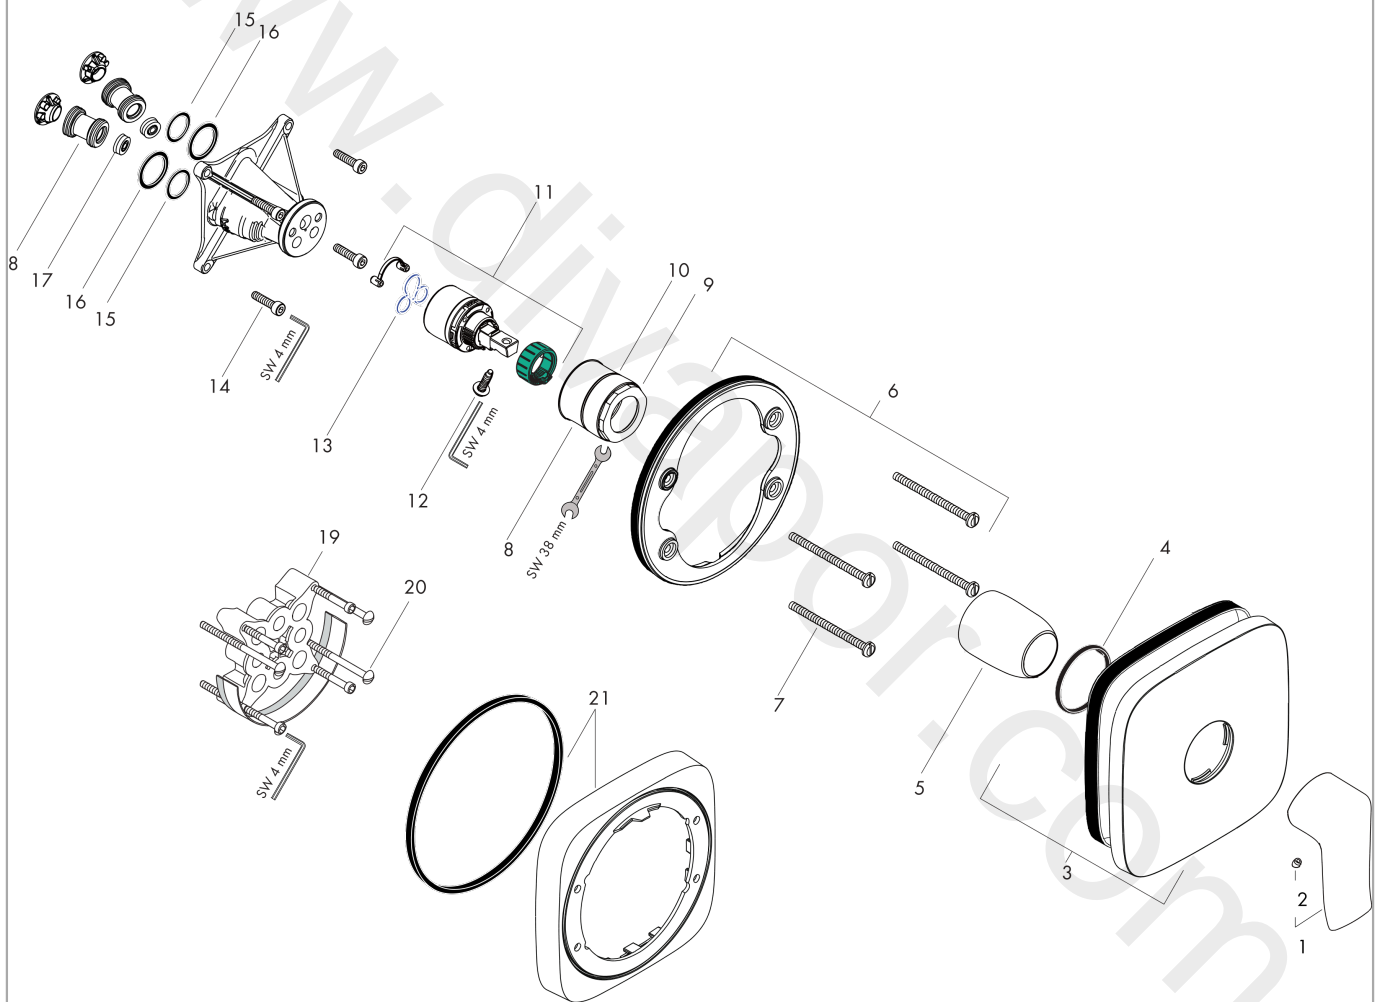

Metris

Single lever shower mixer for concealed installation for iBox universal

Finish: **Chrome** Article Number: **31456007**

Description

product features

- 1 function
- maximum flow rate at 3 bar: 25 l/min
- ceramic cartridge
- temperature limitation adjustable
- with silencer
- min. operating pressure: 1 bar
- max. operating pressure: 10 bar
- connection type: basic set

Product image

Scale drawing

Flowchart

Metris

Single lever shower mixer for concealed installation for iBox universal

Finish: **Chrome** Article Number: **31456007**

Exploded Drawing

Year of production: >10/19

Metris
Single lever shower mixer for concealed installation for iBox universal

 Finish: **Chrome** Article Number: **31456007**

Spare part list

Year of production: >10/19

Pos.	Description	Article Number	Price	PU
1	handle	95519000	£ 43,00	1
2	screw cover	96338000	£ 3,30	1
3	escutcheon 155 / 155 mm	95276000	£ 64,00	1
4	O-ring 43x3	98418000	£ 3,30	1
5	sleeve	98790000	£ 35,00	1
6	holder for escutcheon	98793000	£ 43,00	1
7	set of fixing screws	96454000	£ 9,00	1
8	nut	98796000	£ 43,00	1
9	O-ring 30x1,5	98433000	£ 3,30	1
10	O-ring 39x1,5	98400000	£ 3,30	1
11	cartridge, assy	92730000	£ 35,00	1
12	locking screw for handle	95140000	£ 6,10	1
13	seal	95008000	£ 9,00	1
14	set of screws	96525000	£ 9,00	1
15	O-ring 16x2	98133000	£ 3,30	1
16	O-Ring 22x2	98185000	£ 3,30	1
17	flow limiter (22 l/min)	95884000	£ 13,30	1
18	noise reduction	94073000	£ 25,00	1
19	extension 25 mm	13595000	£ 75,00	1
20	set of fixing screws	97747000	£ 3,30	1
21	extension 22 mm	15597000	£ 74,00	1
a	-	01800187	-	1