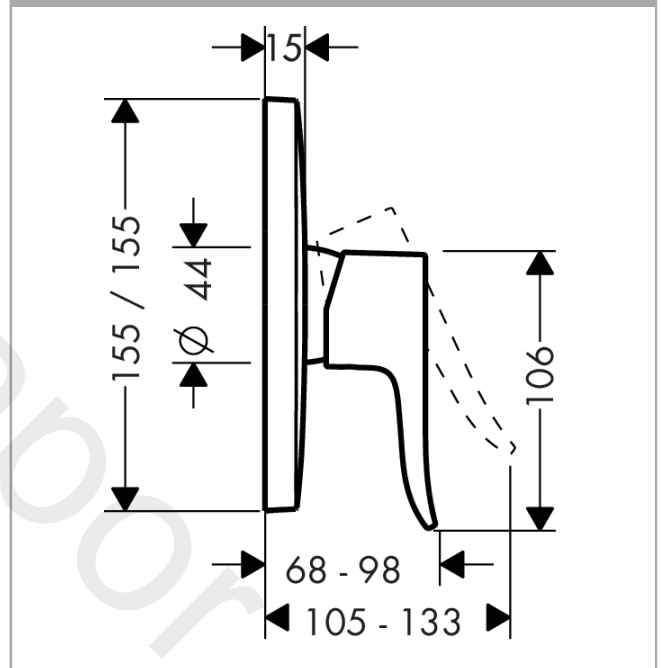

Metris

Single lever shower mixer for concealed installation for iBox universal

Finish: **Chrome** Article Number: **31456007**

Description

product features

- 1 function
- maximum flow rate at 3 bar: 25 l/min
- ceramic cartridge
- temperature limitation adjustable
- with silencer
- min. operating pressure: 1 bar
- max. operating pressure: 10 bar
- connection type: basic set

Product image

Scale drawing

Flowchart

Metris

Single lever shower mixer for concealed installation for iBox universal

Finish: **Chrome** Article Number: **31456007**

Exploded Drawing

Year of production: >10/19

Metris
Single lever shower mixer for concealed installation for iBox universal

 Finish: **Chrome** Article Number: **31456007**

Spare part list

Year of production: >10/19

Pos.	Description	Article Number	Price	PU
1	handle	95519000	£ 43,00	1
2	screw cover	96338000	£ 3,30	1
3	escutcheon 155 / 155 mm	95276000	£ 64,00	1
4	O-ring 43x3	98418000	£ 3,30	1
5	sleeve	98790000	£ 35,00	1
6	holder for escutcheon	98793000	£ 43,00	1
7	set of fixing screws	96454000	£ 9,00	1
8	nut	98796000	£ 43,00	1
9	O-ring 30x1,5	98433000	£ 3,30	1
10	O-ring 39x1,5	98400000	£ 3,30	1
11	cartridge, assy	92730000	£ 35,00	1
12	locking screw for handle	95140000	£ 6,10	1
13	seal	95008000	£ 9,00	1
14	set of screws	96525000	£ 9,00	1
15	O-ring 16x2	98133000	£ 3,30	1
16	O-Ring 22x2	98185000	£ 3,30	1
17	flow limiter (22 l/min)	95884000	£ 13,30	1
18	noise reduction	94073000	£ 25,00	1
19	extension 25 mm	13595000	£ 75,00	1
20	set of fixing screws	97747000	£ 3,30	1
21	extension 22 mm	15597000	£ 74,00	1
a	-	01800187	-	1