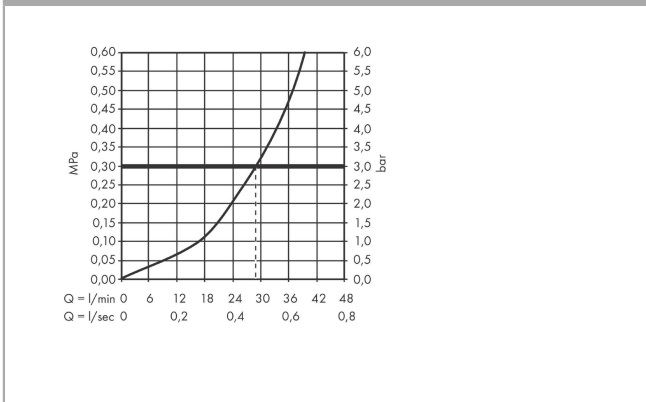

Metris

Single lever shower mixer for concealed installation for iBox universal

Finish: **Chrome** Article Number: **31456007**

Description

product features

- 1 function
- maximum flow rate at 3 bar: 25 l/min
- ceramic cartridge
- temperature limitation adjustable
- with silencer
- min. operating pressure: 1 bar
- max. operating pressure: 10 bar
- connection type: basic set

Product image

Scale drawing

Flowchart