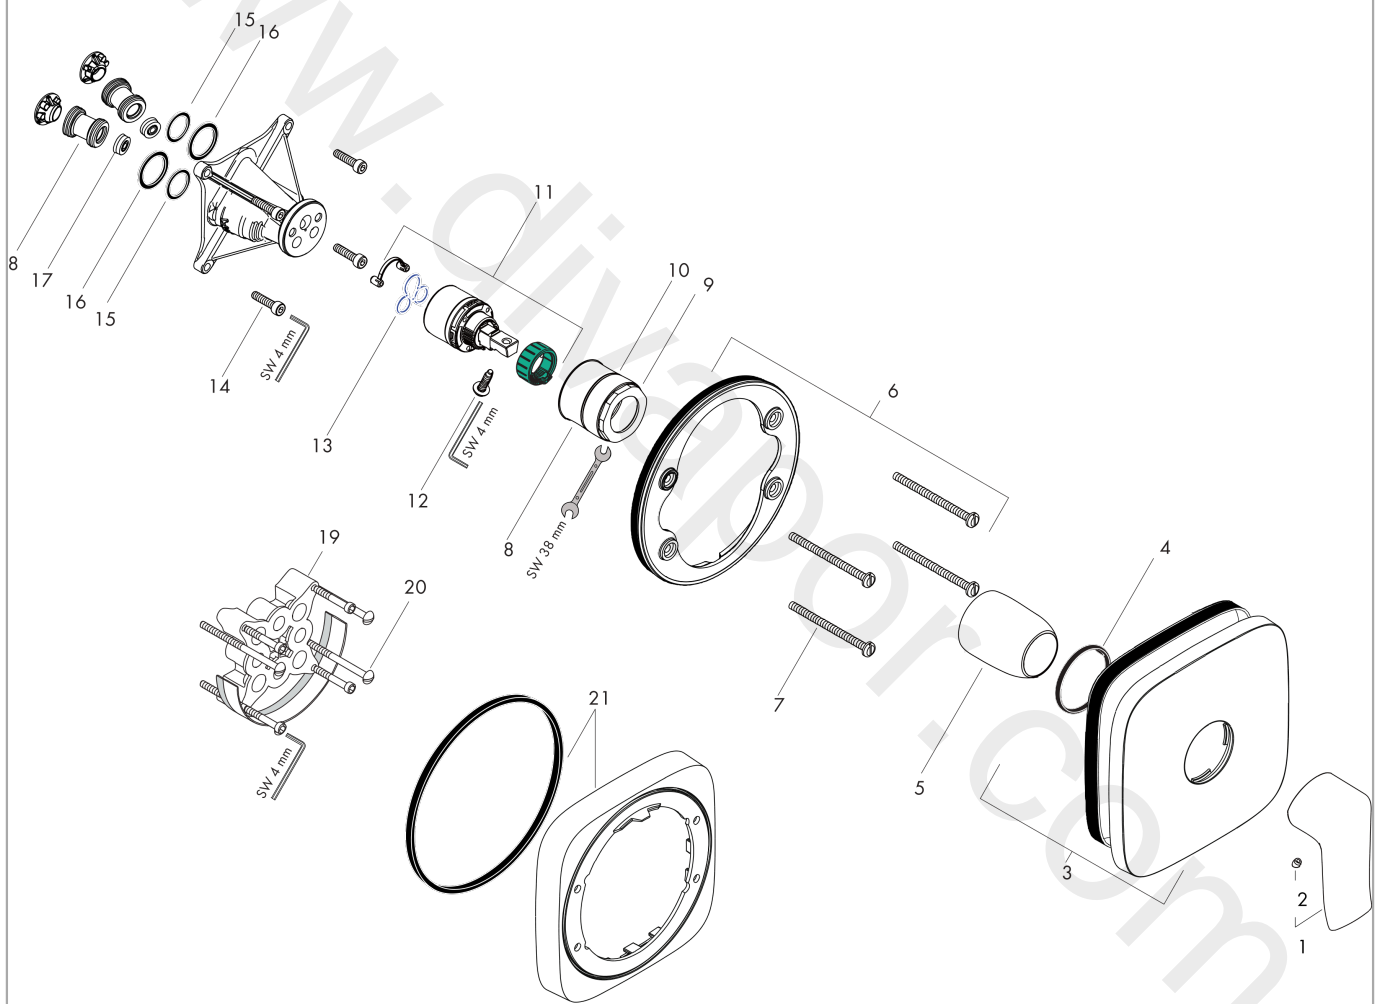

Metris

Single lever shower mixer for concealed installation for iBox universal

Finish: **Chrome** Article Number: **31456000**

Description

product features

- 1 function
- maximum flow rate at 3 bar: 29 l/min
- ceramic cartridge
- temperature limitation adjustable
- with silencer
- suitable for continuous flow water heaters
- min. operating pressure: 1 bar
- max. operating pressure: 10 bar
- connection type: basic set
- WRAS 1905003

Article Details

Price excl. VAT

245,83 £

Certificates / Sustainability

Product image

Scale drawing

Flowchart

Metris

Single lever shower mixer for concealed installation for iBox universal

Finish: **Chrome** Article Number: **31456000**

Exploded Drawing

Year of production: >08/19

Metris**Single lever shower mixer for concealed installation for iBox universal**Finish: **Chrome** Article Number: **31456000****Spare part list**

Year of production: >08/19

Pos.	Description	Article Number	Price	PU
1	handle	95519000	£ 43,00	1
2	screw cover	96338000	£ 3,30	1
3	escutcheon 155 / 155 mm	95276000	£ 64,00	1
4	O-ring 43x3	98418000	£ 3,30	1
5	sleeve	98790000	£ 35,00	1
6	holder for escutcheon	98793000	£ 43,00	1
7	set of fixing screws	96454000	£ 9,00	1
8	nut	98796000	£ 43,00	1
9	O-ring 30x1,5	98433000	£ 3,30	1
10	O-ring 39x1,5	98400000	£ 3,30	1
11	cartridge, assy	92730000	£ 35,00	1
12	locking screw for handle	95140000	£ 6,10	1
13	seal	95008000	£ 9,00	1
14	set of screws	96525000	£ 9,00	1
15	O-ring 16x2	98133000	£ 3,30	1
16	O-Ring 22x2	98185000	£ 3,30	1
17	flow limiter (22 l/min)	95884000	£ 13,30	1
18	noise reduction	94073000	£ 25,00	1
19	extension 25 mm	13595000	£ 75,00	1
20	set of fixing screws	97747000	£ 3,30	1
21	extension 22 mm	15597000	£ 74,00	1
a	concealed item	01800180	£ 163,00	1