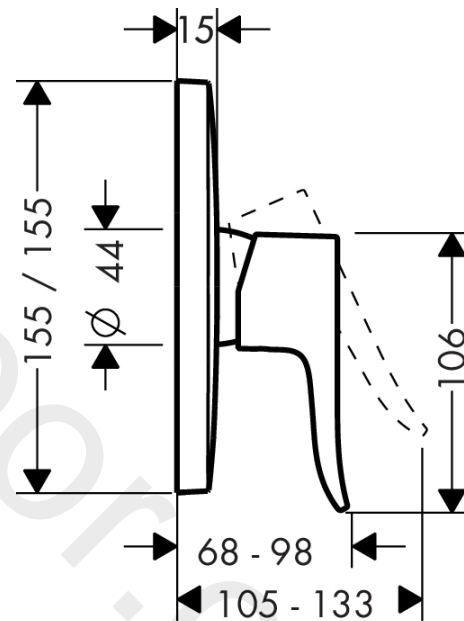

Scale drawing