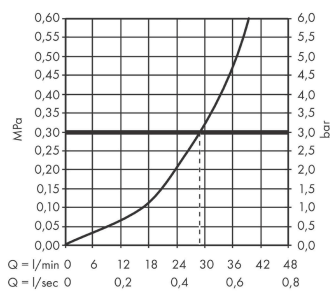

Metris

Single lever shower mixer for concealed installation for iBox universal

Finish: **Chrome** Article Number: **31456000**

Description

product features

- 1 function
- maximum flow rate at 3 bar: 29 l/min
- ceramic cartridge
- temperature limitation adjustable
- with silencer
- suitable for continuous flow water heaters
- min. operating pressure: 1 bar
- max. operating pressure: 10 bar
- connection type: basic set
- WRAS 1905003

Article Details

Price excl. VAT

245,83 £

Certificates / Sustainability

Product image

Scale drawing

Flowchart