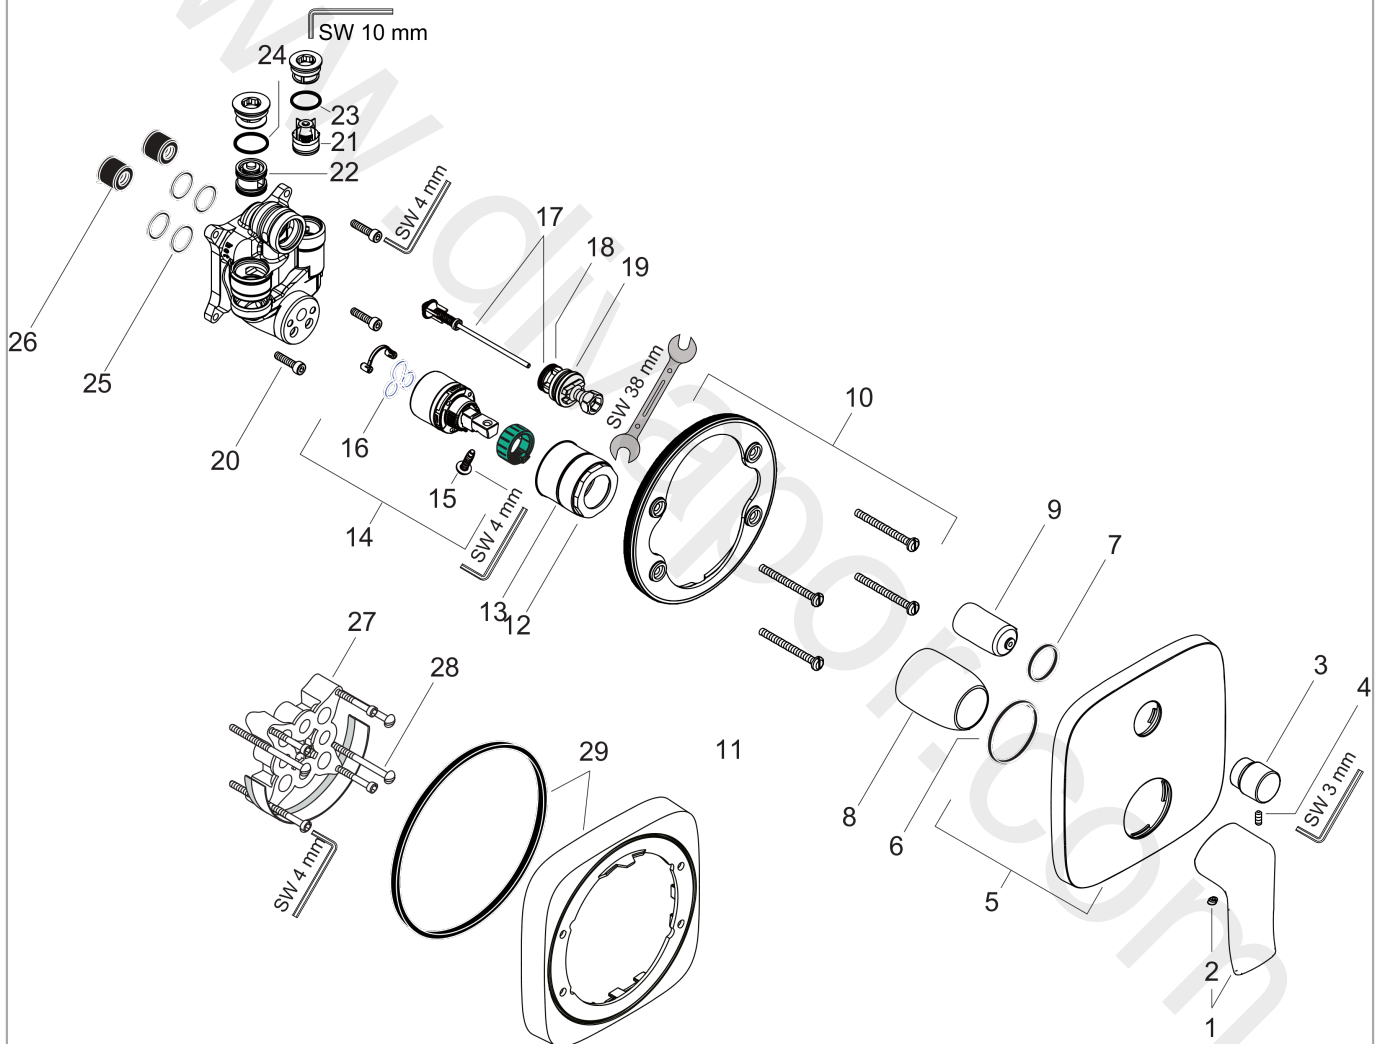

Metris

Single lever bath mixer for concealed installation with integrated security combination according to EN1717 for iBox universal

Surfaces: Article Number: **31451000**

Exploded Drawing

Year of production: **05/14 - 12/15**

Metris

Single lever bath mixer for concealed installation with integrated security combination according to EN1717 for iBox universal

Surfaces: Article Number: **31451000**

Spare part list

Year of production: 05/14 - 12/15

Pos.	Description	Article Number	Price	PU
1	handle	95519000	£ 43,00	1
2	screw cover	96338000	£ 3,30	1
3	diverter knob	98795000	£ 51,00	1
4	hollow set screw M4x10	97667000	£ 3,30	1
5	escutcheon 155 / 155 mm	95275000	£ 64,00	1
6	O-ring 43x3	98418000	£ 3,30	1
7	O-ring 23x3	98142000	£ 3,30	1
8	sleeve	98790000	£ 35,00	1
9	sleeve	98794000	£ 35,00	1
10	holder for escutcheon	98793000	£ 43,00	1
11	set of fixing screws	96454000	£ 9,00	1
12	nut	98796000	£ 43,00	1
13	O-ring 39x1,5	98400000	£ 3,30	1
14	cartridge, assy	92730000	£ 35,00	1
15	locking screw for handle	95140000	£ 6,10	1
16	seal	95008000	£ 9,00	1
17	selector assy	95014000	£ 64,00	1
18	O-ring 16x2,3	98207000	£ 3,30	1
19	O-ring 20x2,5	92602000	£ 6,10	1
20	set of screws	96525000	£ 9,00	1
21	vacuum breaker	96753000	£ 16,10	1
22	non return valve	96655000	£ 13,30	1
23	O-ring 19x2	98426000	£ 3,30	1
24	O-Ring 22x2	98185000	£ 3,30	1
25	O-ring 16x2	98133000	£ 3,30	1
26	noise reduction	94073000	£ 25,00	1
27	extension 25 mm	13595000	£ 75,00	1
28	set of fixing screws	97747000	£ 3,30	1
29	extension 22 mm	15597000	£ 74,00	1