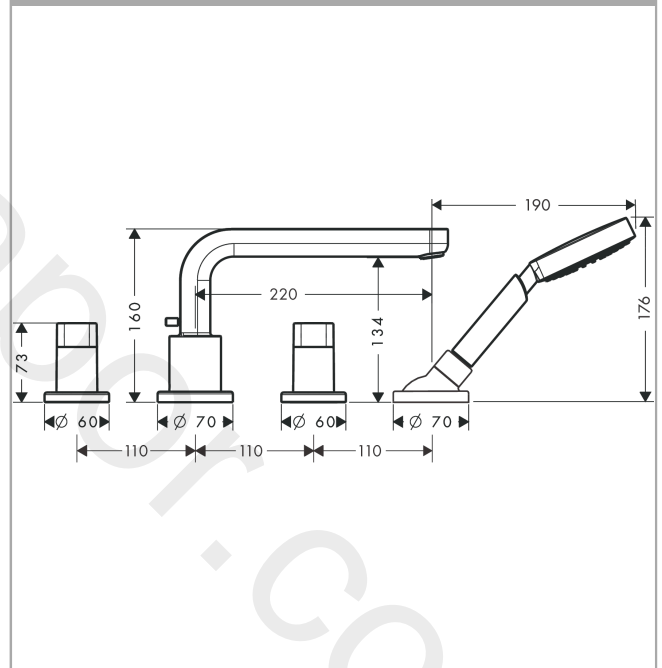

Scale drawing