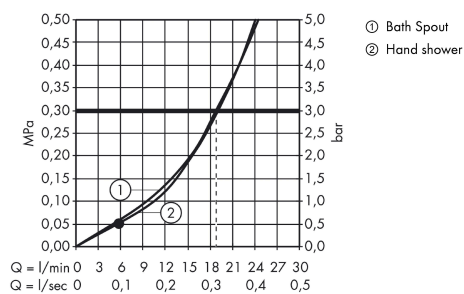

Metris S

4-hole rim mounted bath mixer with spout 22 cm

Finish: **Chrome** Article Number: **31447000**

Description

product features

- consists of: 4-hole rim mounted bath mixer, hand shower, shower hose, shower holder
- 2 functions
- projection: 220 mm
- spray type mixer: normal spray
- spray type hand shower: Rain, RainAir, Whirl
- maximum pull-out length of hand shower: 1.10 m
- maximum flow rate at 3 bar: 22 l/min
- ceramic valves hot/cold 90°
- connection dimension: DN15
- connection type: basic set
- suitable for installation on bath rim

Article Details

Price excl. VAT

925,00 £

Technology

Product image

Scale drawing

Flowchart

Metris S
4-hole rim mounted bath mixer with spout 22 cm
 Finish: **Chrome** Article Number: **31447000**