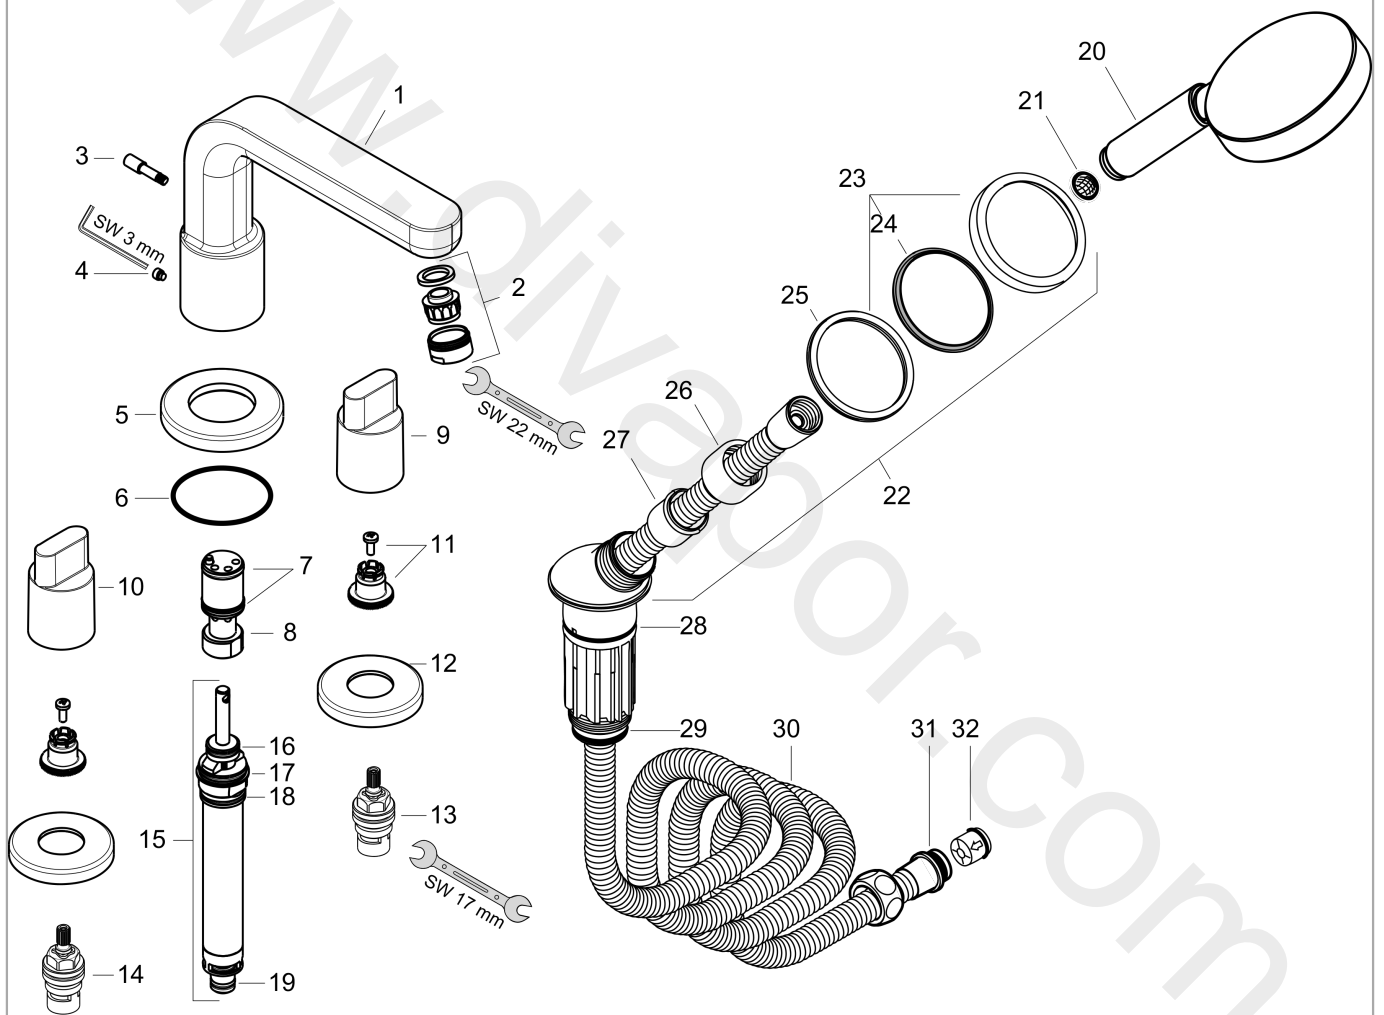

Metris S
4-hole rim mounted bath mixer with spout 22 cm
Finish: **Chrome** Article Number: **31447000**

Exploded Drawing

Year of production: >03/14

Metris S

4-hole rim mounted bath mixer with spout 22 cm

Finish: **Chrome** Article Number: **31447000**

Spare part list

Year of production: >03/14

Pos.	Description	Article Number	Price	PU
1	spout 220 mm	98420000	£ 224,00	1
2	aerator M24x1 (25 l/min)	13914000	£ 19,50	1
3	diverter knob	98707000	£ 25,00	1
4	hollow set screw M6x6	97660000	£ 3,30	1
5	escutcheon Ø 70 mm	97779000	£ 79,00	1
6	O-ring 58x3	98202000	£ 3,30	1
7	O-ring 21x1,5	98219000	£ 3,30	1
8	guide tube	92214000	£ 51,00	1
9	handle	31097000	£ 43,00	1
10	handle	31096000	£ 43,00	1
11	handle fixing set	94184000	£ 6,10	1
12	escutcheon	31098000	£ 43,00	1
13	shut off unit left closing	94008000	£ 43,00	1
14	shut off unit right closing	94009000	£ 43,00	1
15	selector assy	96775000	£ 79,00	1
16	O-Ring 14x2,5	98189000	£ 3,30	1
17	O-Ring 23x2,5	98183000	£ 3,30	1
18	O-Ring 22x2	98185000	£ 3,30	1
19	O-ring 9x2,5	98217000	£ 3,30	1
20	handshower	26530000	£ 130,00	1
21	filter packing	94246000	£ 3,30	1
22	shower holder, assy	96433000	£ 110,00	1
23	escutcheon for shower holder	96237000	£ 43,00	1
24	escutcheon chuck	97105000	£ 9,00	1
25	nut	97149000	£ 13,30	1
26	nut	97584000	£ 16,10	1
27	insert for shower holder	96942000	£ 13,30	1
28	O-ring 38x2	98396000	£ 3,30	1
29	O-Ring 28x2	98194000	£ 3,30	1
30	shower hose 2,00 m	94148000	£ 79,00	1
31	O-ring 11x2	98127000	£ 3,30	1
32	set of non return valves DW 15	94074000	£ 16,10	1
a	concealed item	13444180	£ 1.270,00	1
b	Grease	90920000	£ 16,10	1