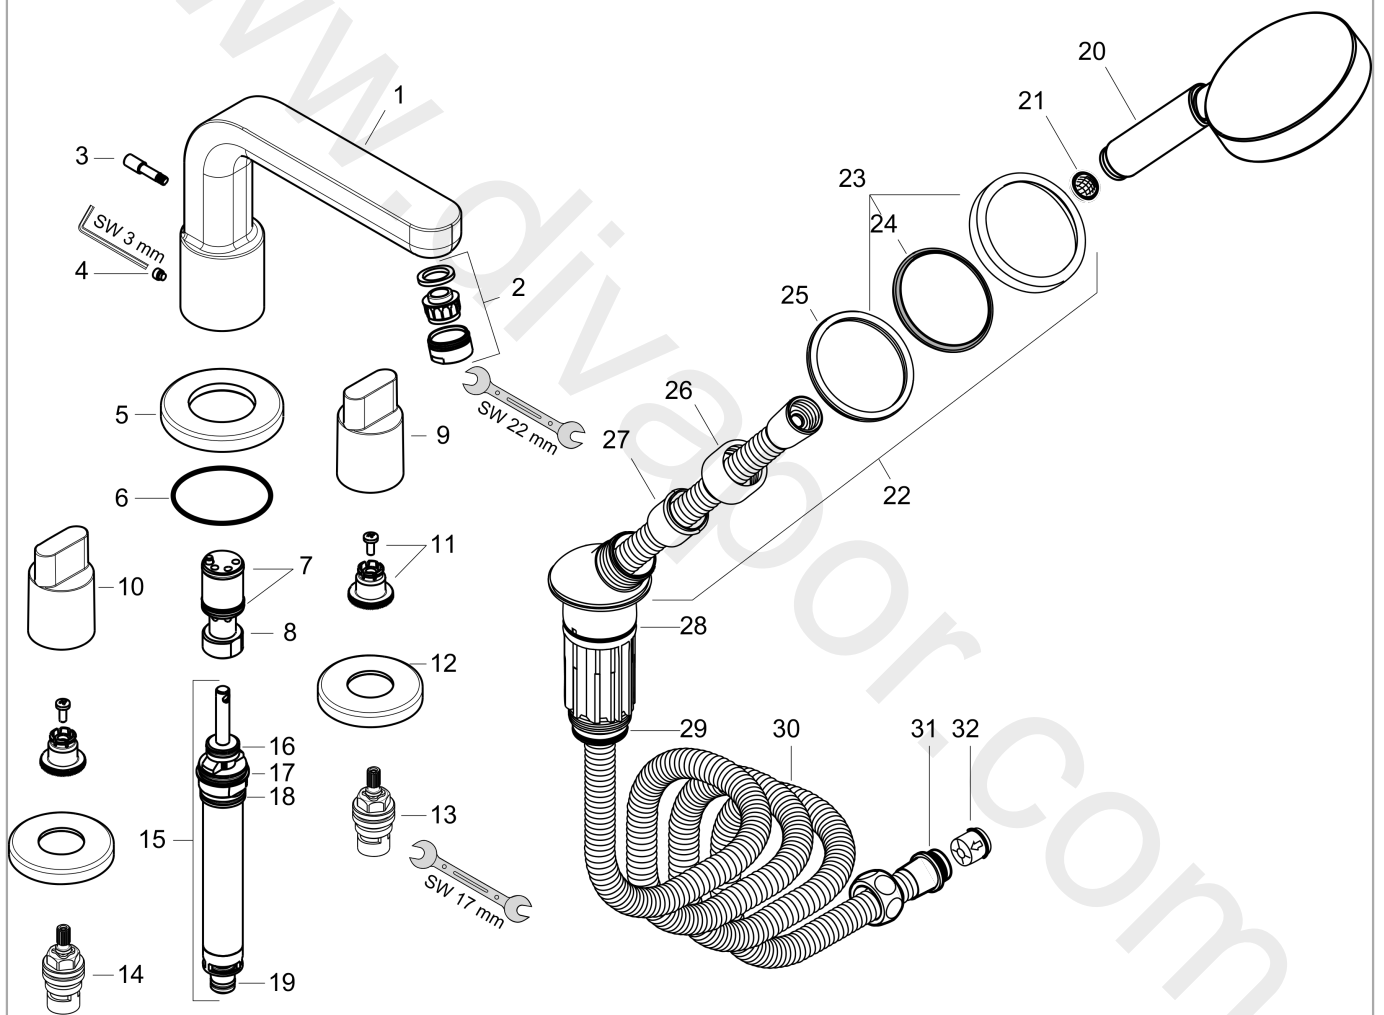

Metris S
4-hole rim mounted bath mixer with spout 17.1 cm
 Surfaces: Article Number: **31446000**

Exploded Drawing

Year of production: 05/10 - 12/16

Metris S

4-hole rim mounted bath mixer with spout 17.1 cm

Surfaces: Article Number: **31446000**

Spare part list

Year of production: 05/10 - 12/16

Pos.	Description	Article Number	Price	PU
1	spout cpl.	98956000	£ 173,00	1
2	aerator M24x1 (25 l/min)	13914000	£ 19,50	1
3	diverter knob	96774000	£ 35,00	1
4	hollow set screw M6x6	97660000	£ 3,30	1
5	escutcheon Ø 70 mm	97779000	£ 79,00	1
6	O-ring 58x3	98202000	£ 3,30	1
7	O-ring 21x1,5	98219000	£ 3,30	1
8	guide tube	92214000	£ 51,00	1
9	handle	31097000	£ 43,00	1
10	handle	31096000	£ 43,00	1
11	handle fixing set	94184000	£ 6,10	1
12	escutcheon	31098000	£ 43,00	1
13	shut off unit left closing	94008000	£ 43,00	1
14	shut off unit right closing	94009000	£ 43,00	1
15	selector assy	96775000	£ 79,00	1
16	O-Ring 14x2,5	98189000	£ 3,30	1
17	O-Ring 23x2,5	98183000	£ 3,30	1
18	O-Ring 22x2	98185000	£ 3,30	1
19	O-ring 9x2,5	98217000	£ 3,30	1
20	handshower	26050000	£ 138,00	1
21	filter packing	94246000	£ 3,30	1
22	shower holder, assy	96433000	£ 110,00	1
23	escutcheon for shower holder	96237000	£ 43,00	1
24	escutcheon chuck	97105000	£ 9,00	1
25	nut	97149000	£ 13,30	1
26	nut	97584000	£ 16,10	1
27	insert for shower holder	96942000	£ 13,30	1
28	O-ring 38x2	98396000	£ 3,30	1
29	O-Ring 28x2	98194000	£ 3,30	1
30	shower hose 2,00 m	94148000	£ 79,00	1
31	O-ring 11x2	98127000	£ 3,30	1
32	set of non return valves DW 15	94074000	£ 16,10	1
a	concealed item	13444180	£ 1.270,00	1