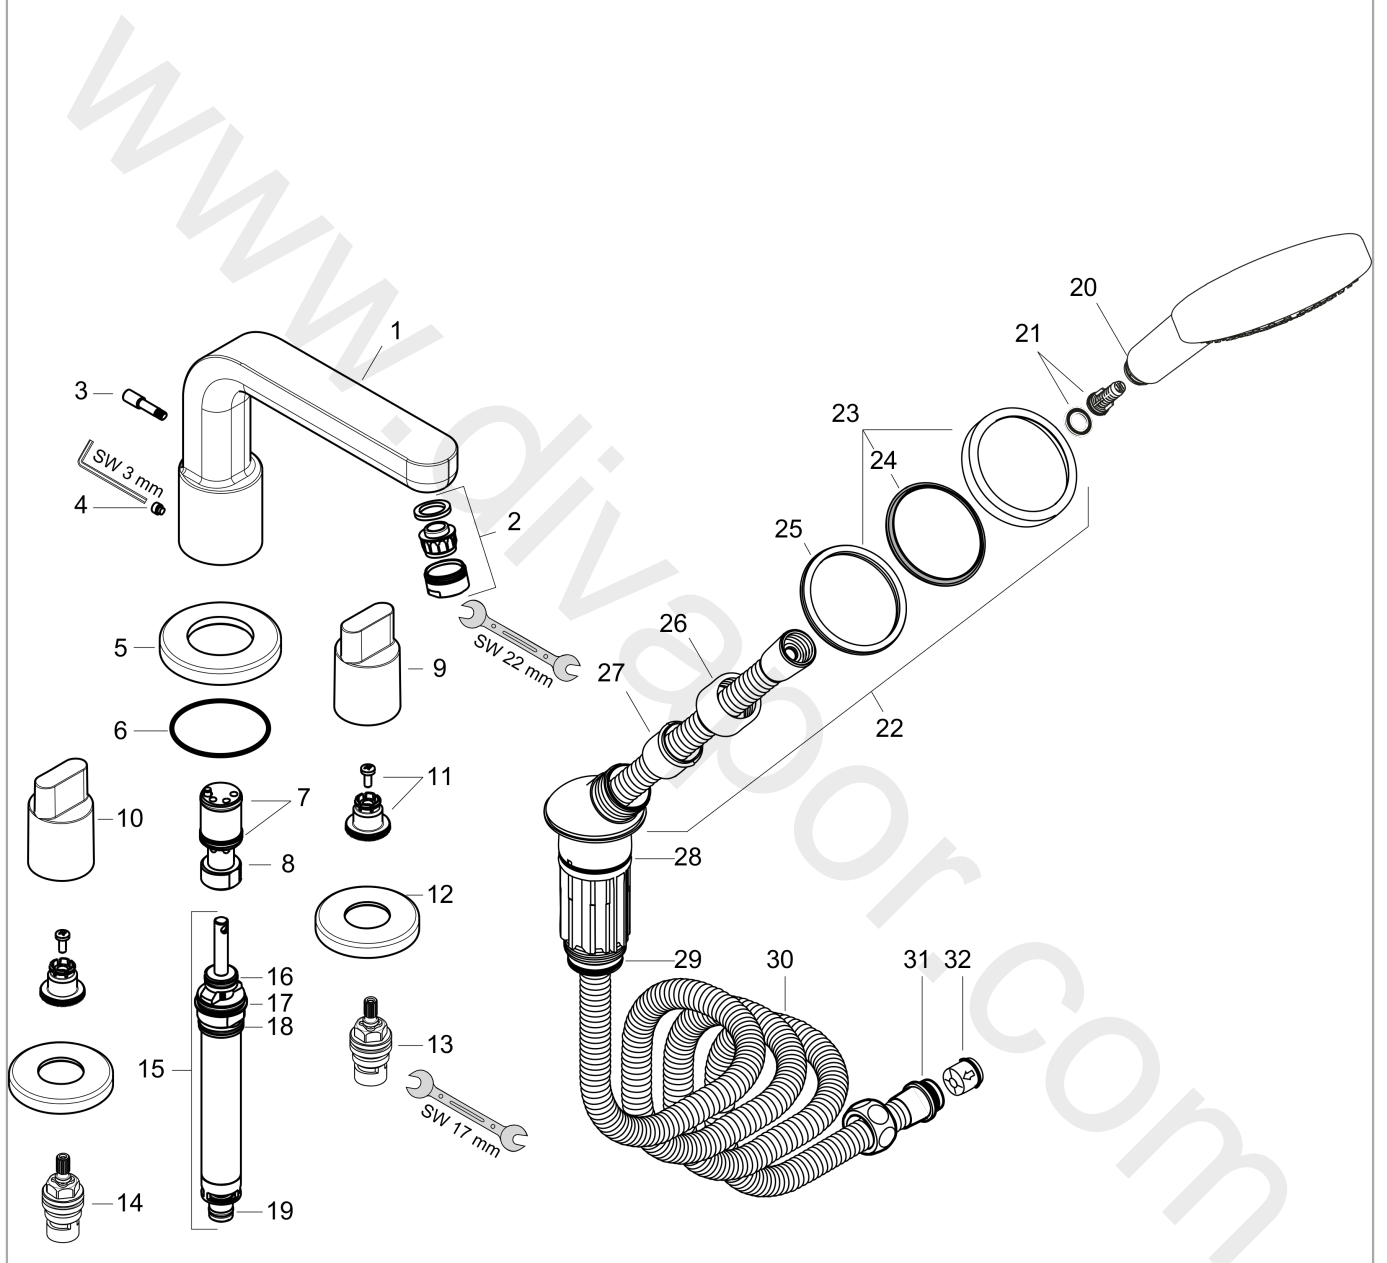

### Scale drawing

### Flowchart

**Metris S**  
**4-hole rim mounted bath mixer with spout 17.1 cm**  
 Finish: **Chrome** Article Number: **31446000**

**Exploded Drawing**

Year of production: >01/17

## Metris S

4-hole rim mounted bath mixer with spout 17.1 cm

Finish: **Chrome** Article Number: **31446000**

### Spare part list

Year of production: >01/17

Pos.	Description	Article Number	Price	PU
1	spout cpl.	98956000	£ 173,00	1
2	aerator M24x1 (25 l/min)	13914000	£ 19,50	1
3	diverter knob	96774000	£ 35,00	1
4	hollow set screw M6x6	97660000	£ 3,30	1
5	escutcheon Ø 70 mm	97779000	£ 79,00	1
6	O-ring 58x3	98202000	£ 3,30	1
7	O-ring 21x1,5	98219000	£ 3,30	1
8	guide tube	92214000	£ 51,00	1
9	handle	31097000	£ 43,00	1
10	handle	31096000	£ 43,00	1
11	handle fixing set	94184000	£ 6,10	1
12	escutcheon	31098000	£ 43,00	1
13	shut off unit left closing	94008000	£ 43,00	1
14	shut off unit right closing	94009000	£ 43,00	1
15	selector assy	96775000	£ 79,00	1
16	O-Ring 14x2,5	98189000	£ 3,30	1
17	O-Ring 23x2,5	98183000	£ 3,30	1
18	O-Ring 22x2	98185000	£ 3,30	1
19	O-ring 9x2,5	98217000	£ 3,30	1
20	handshower	26530000	£ 130,00	1
21	filter insert	97708000	£ 6,10	1
22	shower holder, assy	96433000	£ 110,00	1
23	escutcheon for shower holder	96237000	£ 43,00	1
24	escutcheon chuck	97105000	£ 9,00	1
25	nut	97149000	£ 13,30	1
26	nut	97584000	£ 16,10	1
27	insert for shower holder	96942000	£ 13,30	1
28	O-ring 38x2	98396000	£ 3,30	1
29	O-Ring 28x2	98194000	£ 3,30	1
30	shower hose 2,00 m	94148000	£ 79,00	1
31	O-ring 11x2	98127000	£ 3,30	1
32	set of non return valves DW 15	94074000	£ 16,10	1
a	concealed item	13444180	£ 1.270,00	1
b	Grease	90920000	£ 16,10	1