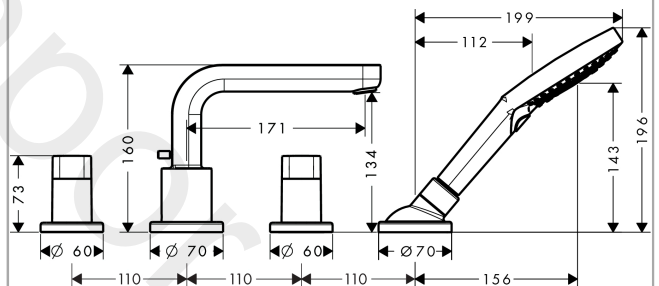

Scale drawing