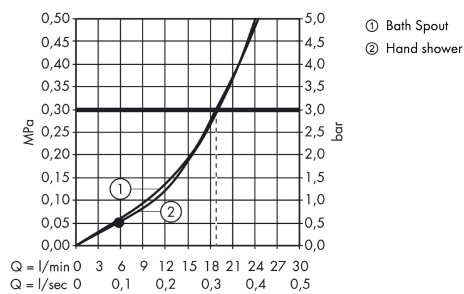

Metris S

4-hole rim mounted bath mixer with spout 17.1 cm

Finish: **Chrome** Article Number: **31446000**

Description

product features

- consists of: 4-hole rim mounted bath mixer, hand shower, shower holder
- 2 functions
- spray type mixer: normal spray
- spray type hand shower: Rain, RainAir, Whirl
- maximum pull-out length of hand shower: 1.10 m
- maximum flow rate at 3 bar: 22 l/min
- ceramic valves hot/cold 90°
- connection dimension: DN15
- connection type: basic set
- suitable for installation on bath rim
- min. operating pressure: 1 bar
- max. operating pressure: 10 bar

Article Details

Price excl. VAT

783,33 £

Technology

Product image

Scale drawing

Flowchart