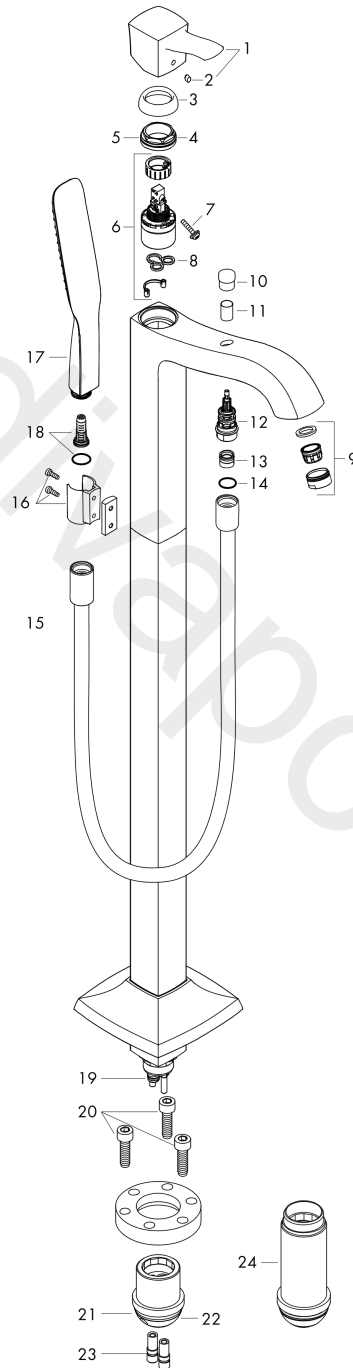

**Metropol Classic**  
**Single lever bath mixer floor-standing with lever handle**  
 Surfaces: Article Number: **31445000**

**Exploded Drawing**

Year of production: **10/16 - 06/22**

**Metropol Classic**  
**Single lever bath mixer floor-standing with lever handle**  
 Surfaces: Article Number: **31445000**

## Spare part list

Year of production: **10/16 - 06/22**

Pos.	Description	Article Number	Price	PU
1	handle	92817000	£ 79,00	1
2	screw cover	96338000	£ 3,30	1
3	flange	97406000	£ 20,50	1
4	nut	97209000	£ 16,10	1
5	O-Ring 32x2	98193000	£ 3,30	1
6	cartridge, assy	92730000	£ 35,00	1
7	locking screw for handle	95140000	£ 6,10	1
8	seal	95008000	£ 9,00	1
9	aerator M24x1 (30 l/min)	96512000	£ 16,10	1
10	diverter knob	97981000	£ 20,50	1
11	sleeve	97979000	£ 16,10	1
12	selector	97978000	£ 64,00	1
13	set of non return valves DW 15	94074000	£ 16,10	1
14	seal	98058000	£ 3,30	1
15	shower hose 1,25 m	28282000	£ 67,00	1
16	shower holder, assy	96295000	£ 35,00	1
17	handshower	28558000	£ 157,00	1
18	filter insert	97708000	£ 6,10	1
19	O-ring 9x1,5	98117000	£ 3,30	1
20	hexagon socket screw M10x35	97670000	£ 16,10	1
21	O-ring 29x3	98371000	£ 6,10	1
22	O-ring 44x2,5	98162000	£ 3,30	1
23	O-ring 7x2	98419000	£ 3,30	1
24	extension set 60 mm	97686000	£ 320,00	1