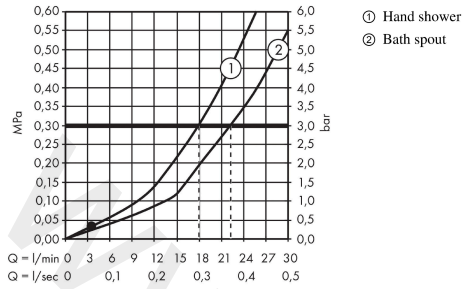

Metris S

4-hole rim mounted bath mixer

Finish: **Chrome** Article Number: **31443000**

Flowchart

www.divapor.com

Metris S

4-hole rim mounted bath mixer

Finish: **Chrome** Article Number: **31443000**

Exploded Drawing

Year of production: >01/17

Metris S

4-hole rim mounted bath mixer

Finish: **Chrome** Article Number: **31443000**

Spare part list

Year of production: >01/17

| Pos. | Description | Article Number | Price | PU |
|------|--------------------------------|----------------|----------|----|
| 1 | handshower | 26530000 | £ 130,00 | 1 |
| 2 | filter insert | 97708000 | £ 6,10 | 1 |
| 3 | shower holder | 28071000 | £ 43,00 | 1 |
| 4 | set of non return valves DW 15 | 94074000 | £ 16,10 | 1 |
| 5 | escutcheon Ø 52 mm | 97159000 | £ 51,00 | 1 |
| 6 | spout cpl. | 98956000 | £ 173,00 | 1 |
| 7 | aerator M24x1 (25 l/min) | 13914000 | £ 19,50 | 1 |
| 8 | diverter knob | 98707000 | £ 25,00 | 1 |
| 9 | hollow set screw M6x6 | 97660000 | £ 3,30 | 1 |
| 10 | escutcheon Ø 70 mm | 97779000 | £ 79,00 | 1 |
| 11 | O-ring 58x3 | 98202000 | £ 3,30 | 1 |
| 12 | handle fixing set | 94184000 | £ 6,10 | 1 |
| 13 | handle | 31097000 | £ 43,00 | 1 |
| 14 | handle | 31096000 | £ 43,00 | 1 |
| 15 | escutcheon | 31098000 | £ 43,00 | 1 |
| 16 | guide tube | 92214000 | £ 51,00 | 1 |
| 17 | O-ring 21x1,5 | 98219000 | £ 3,30 | 1 |
| 18 | selector assy | 96775000 | £ 79,00 | 1 |
| 19 | O-Ring 14x2,5 | 98189000 | £ 3,30 | 1 |
| 20 | O-Ring 23x2,5 | 98183000 | £ 3,30 | 1 |
| 21 | O-Ring 22x2 | 98185000 | £ 3,30 | 1 |
| 22 | O-ring 9x2,5 | 98217000 | £ 3,30 | 1 |
| a | concealed item | 13244180 | £ 455,00 | 1 |
| b | Grease | 90920000 | £ 16,10 | 1 |