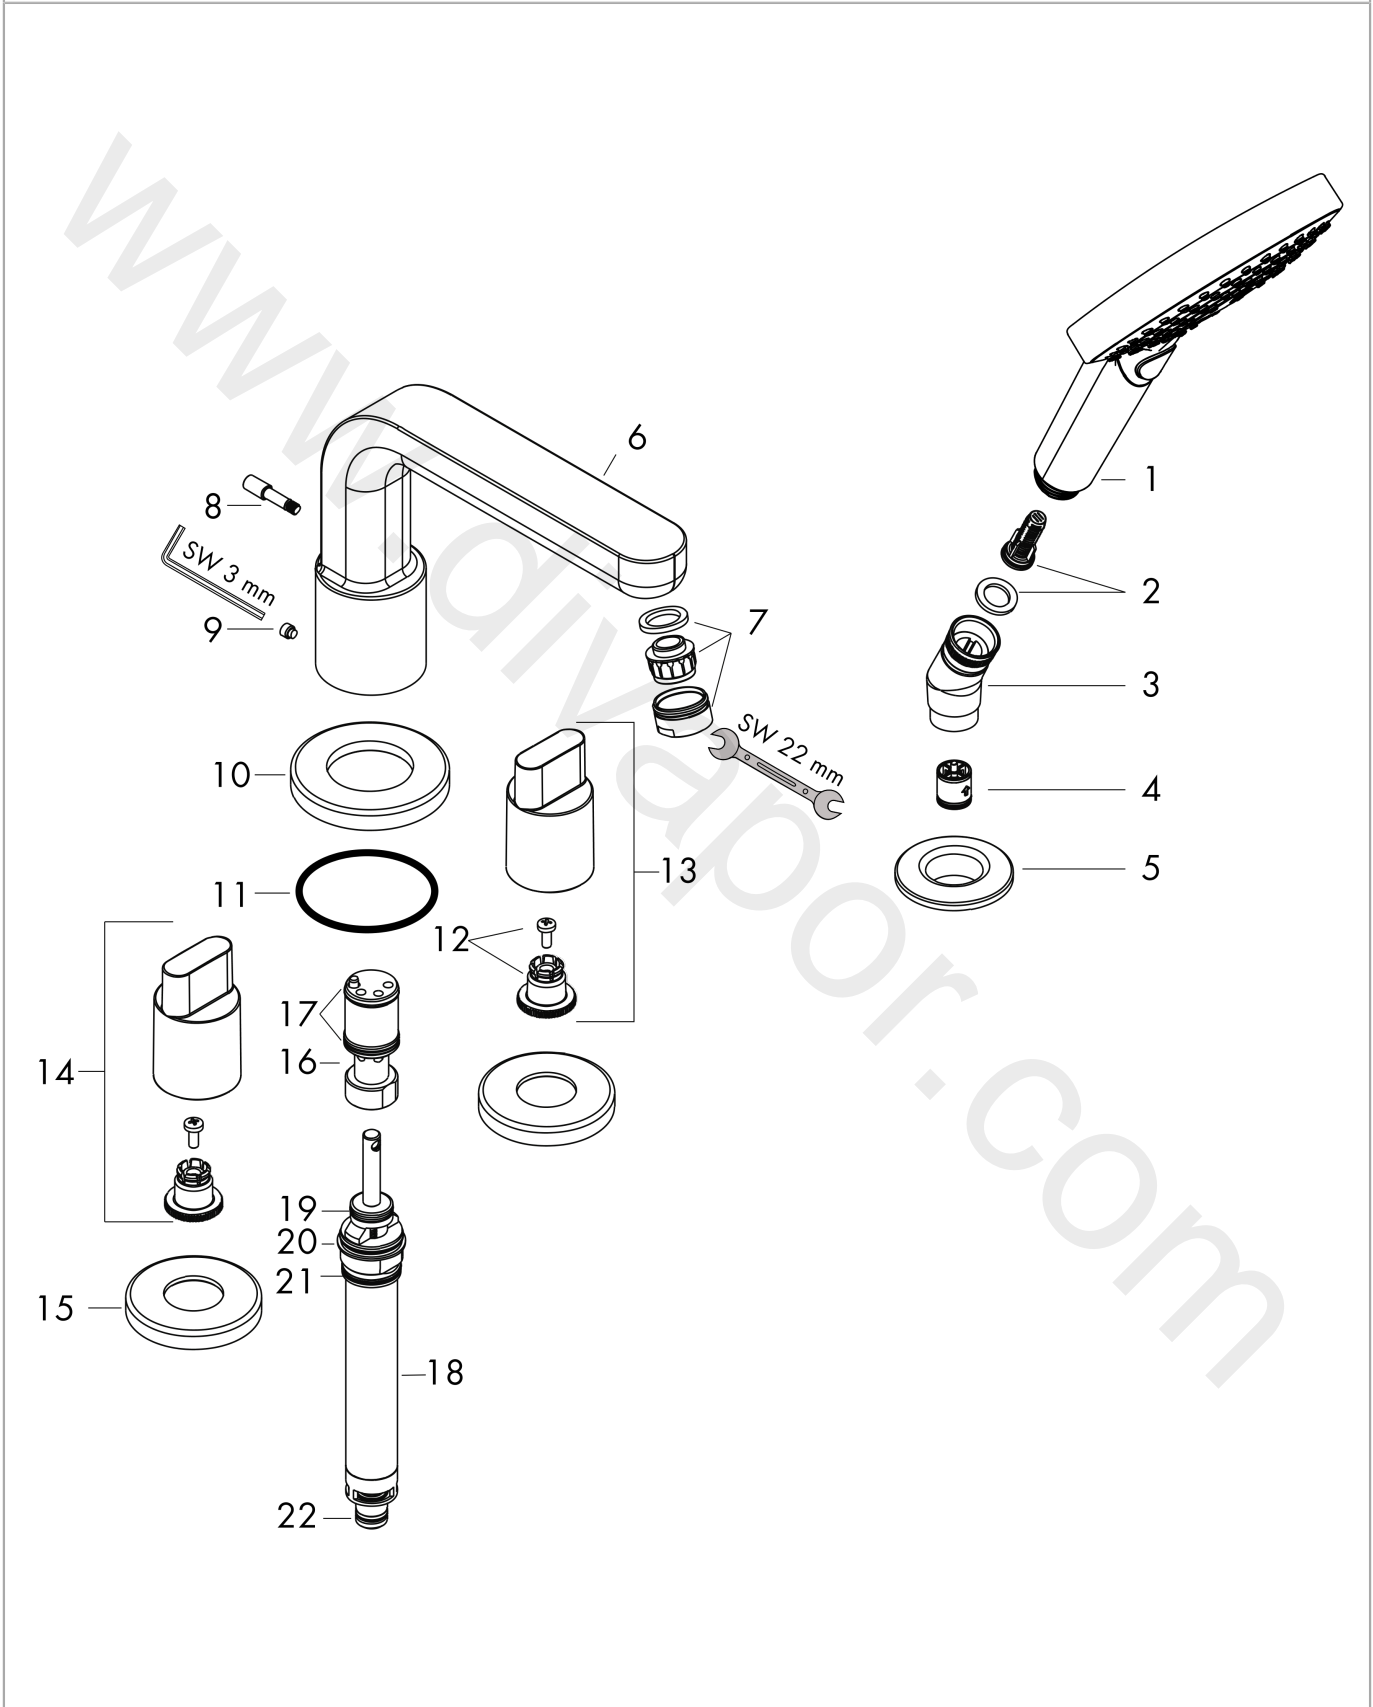

Metris S

4-hole rim mounted bath mixer

Finish: **Chrome** Article Number: **31443000**

Flowchart

www.divapor.com

Metris S

4-hole rim mounted bath mixer

Finish: **Chrome** Article Number: **31443000**

Exploded Drawing

Year of production: >01/17

Metris S

4-hole rim mounted bath mixer

Finish: **Chrome** Article Number: **31443000**

Spare part list

Year of production: >01/17

| Pos. | Description | Article Number | Price | PU |
|------|--------------------------------|----------------|----------|----|
| 1 | handshower | 26530000 | £ 130,00 | 1 |
| 2 | filter insert | 97708000 | £ 6,10 | 1 |
| 3 | shower holder | 28071000 | £ 43,00 | 1 |
| 4 | set of non return valves DW 15 | 94074000 | £ 16,10 | 1 |
| 5 | escutcheon Ø 52 mm | 97159000 | £ 51,00 | 1 |
| 6 | spout cpl. | 98956000 | £ 173,00 | 1 |
| 7 | aerator M24x1 (25 l/min) | 13914000 | £ 19,50 | 1 |
| 8 | diverter knob | 98707000 | £ 25,00 | 1 |
| 9 | hollow set screw M6x6 | 97660000 | £ 3,30 | 1 |
| 10 | escutcheon Ø 70 mm | 97779000 | £ 79,00 | 1 |
| 11 | O-ring 58x3 | 98202000 | £ 3,30 | 1 |
| 12 | handle fixing set | 94184000 | £ 6,10 | 1 |
| 13 | handle | 31097000 | £ 43,00 | 1 |
| 14 | handle | 31096000 | £ 43,00 | 1 |
| 15 | escutcheon | 31098000 | £ 43,00 | 1 |
| 16 | guide tube | 92214000 | £ 51,00 | 1 |
| 17 | O-ring 21x1,5 | 98219000 | £ 3,30 | 1 |
| 18 | selector assy | 96775000 | £ 79,00 | 1 |
| 19 | O-Ring 14x2,5 | 98189000 | £ 3,30 | 1 |
| 20 | O-Ring 23x2,5 | 98183000 | £ 3,30 | 1 |
| 21 | O-Ring 22x2 | 98185000 | £ 3,30 | 1 |
| 22 | O-ring 9x2,5 | 98217000 | £ 3,30 | 1 |
| a | concealed item | 13244180 | £ 455,00 | 1 |
| b | Grease | 90920000 | £ 16,10 | 1 |