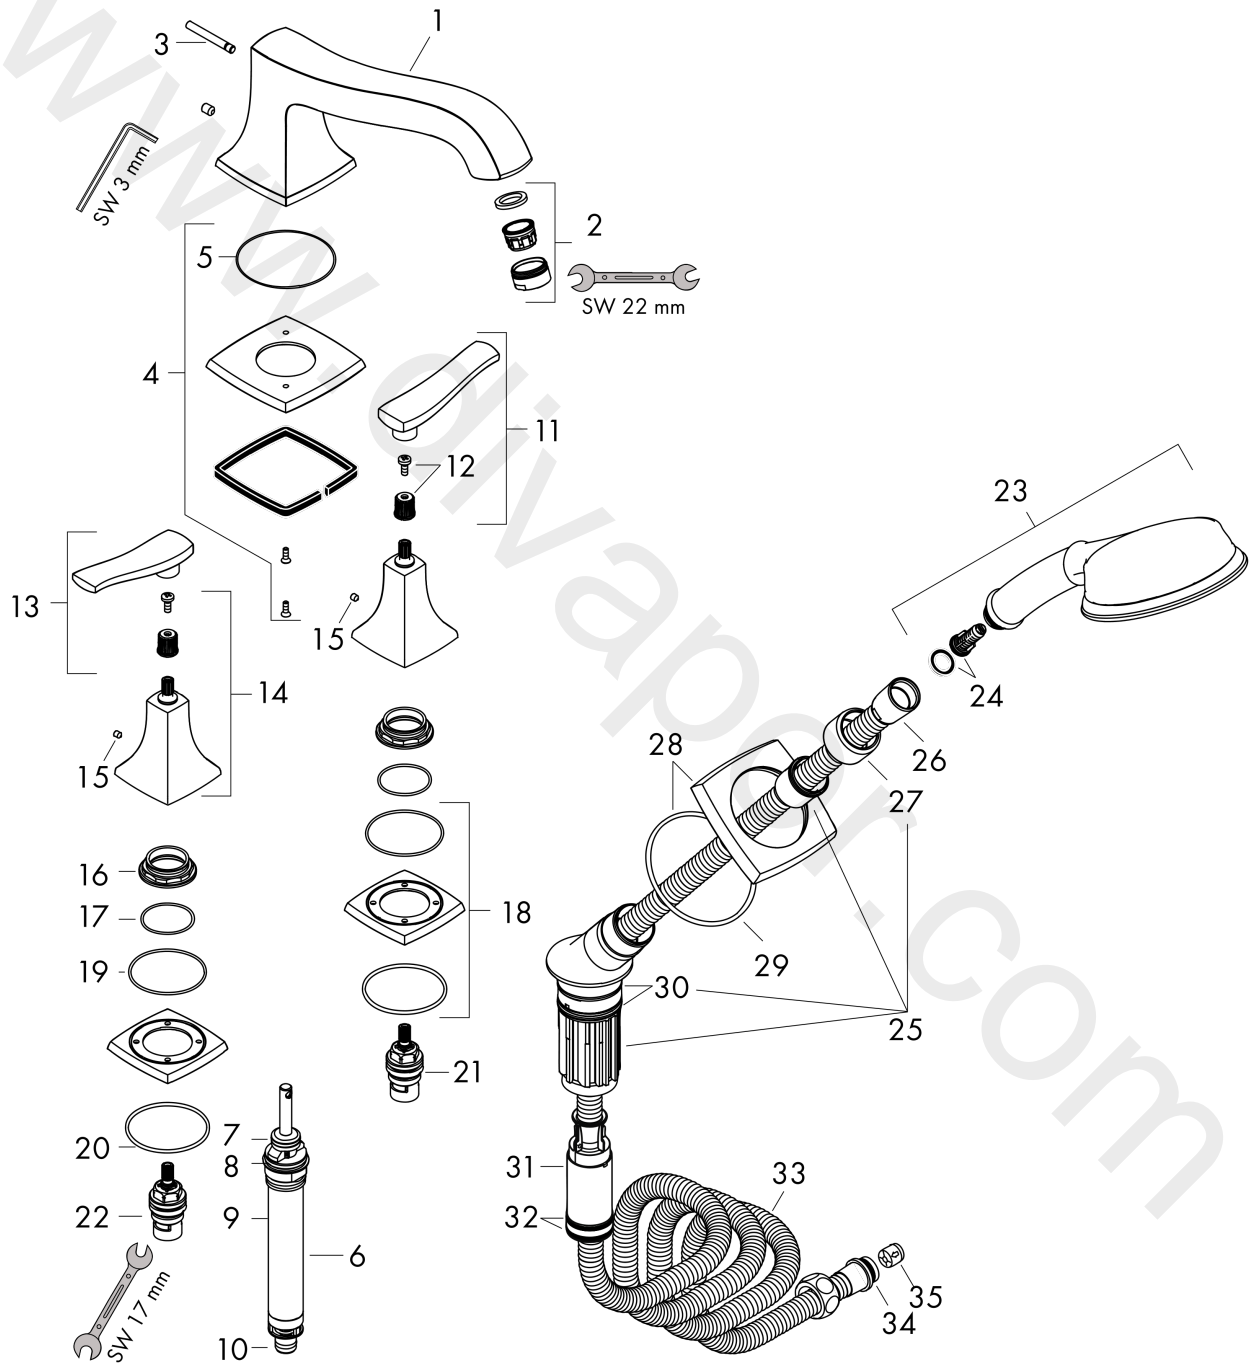

Metropol Classic
4-hole rim mounted bath mixer with lever handles
 Surfaces: Article Number: **31441090**

Exploded Drawing

Year of production: **10/16 - 06/22**

Metropol Classic
4-hole rim mounted bath mixer with lever handles
 Surfaces: Article Number: **31441090**

Spare part list

Year of production: **10/16 - 06/22**

Pos.	Description	Article Number	Price	PU
1	spout cpl.	92939000	£ 275,00	1
2	aerator M24x1 (30 l/min)	96512990	£ 25,00	1
3	diverter knob	98707000	£ 25,00	1
4	escutcheon for spout	92946990	£ 96,00	1
5	O-ring 63x1	92937000	£ 9,00	1
6	selector assy	96775000	£ 79,00	1
7	O-Ring 14x2,5	98189000	£ 3,30	1
8	O-Ring 23x2,5	98183000	£ 3,30	1
9	O-Ring 22x2	98185000	£ 3,30	1
10	O-ring 9x2,5	98217000	£ 3,30	1
11	handle for cold water	92822990	£ 79,00	1
12	handle fixing set	98932000	£ 16,10	1
13	handle for hot water	92821990	£ 79,00	1
14	escutcheon for handle	92824000	£ 79,00	1
15	hollow set screw M4x5	92846000	£ 13,30	1
16	nut	92943000	£ 51,00	1
17	O-ring 32x1,5	92936000	£ 3,30	1
18	escutcheon for handle	93415990	£ 76,00	1
19	O-ring 48x1,5	92159000	£ 3,30	1
20	O-Ring 50x2	98187000	£ 3,30	1
21	shut off unit left closing	94008000	£ 43,00	1
22	shut off unit right closing	94009000	£ 43,00	1
23	handshower	28548090	£ 285,00	1
24	filter insert	97708000	£ 6,10	1
25	shower holder, assy	95996000	£ 137,00	1
26	insert for shower holder	96942000	£ 13,30	1
27	nut	97584000	£ 16,10	1
28	escutcheon for shower holder	92947990	£ 173,00	1
29	O-ring 73x3	92938000	£ 9,00	1
30	O-ring 38x2	98396000	£ 3,30	1
31	hose brake	98656000	£ 20,50	1
32	O-Ring 28x2	98194000	£ 3,30	1
33	shower hose 2,00 m	94148000	£ 79,00	1
34	O-ring 11x2	98127000	£ 3,30	1
35	set of non return valves DW 15	94074000	£ 16,10	1