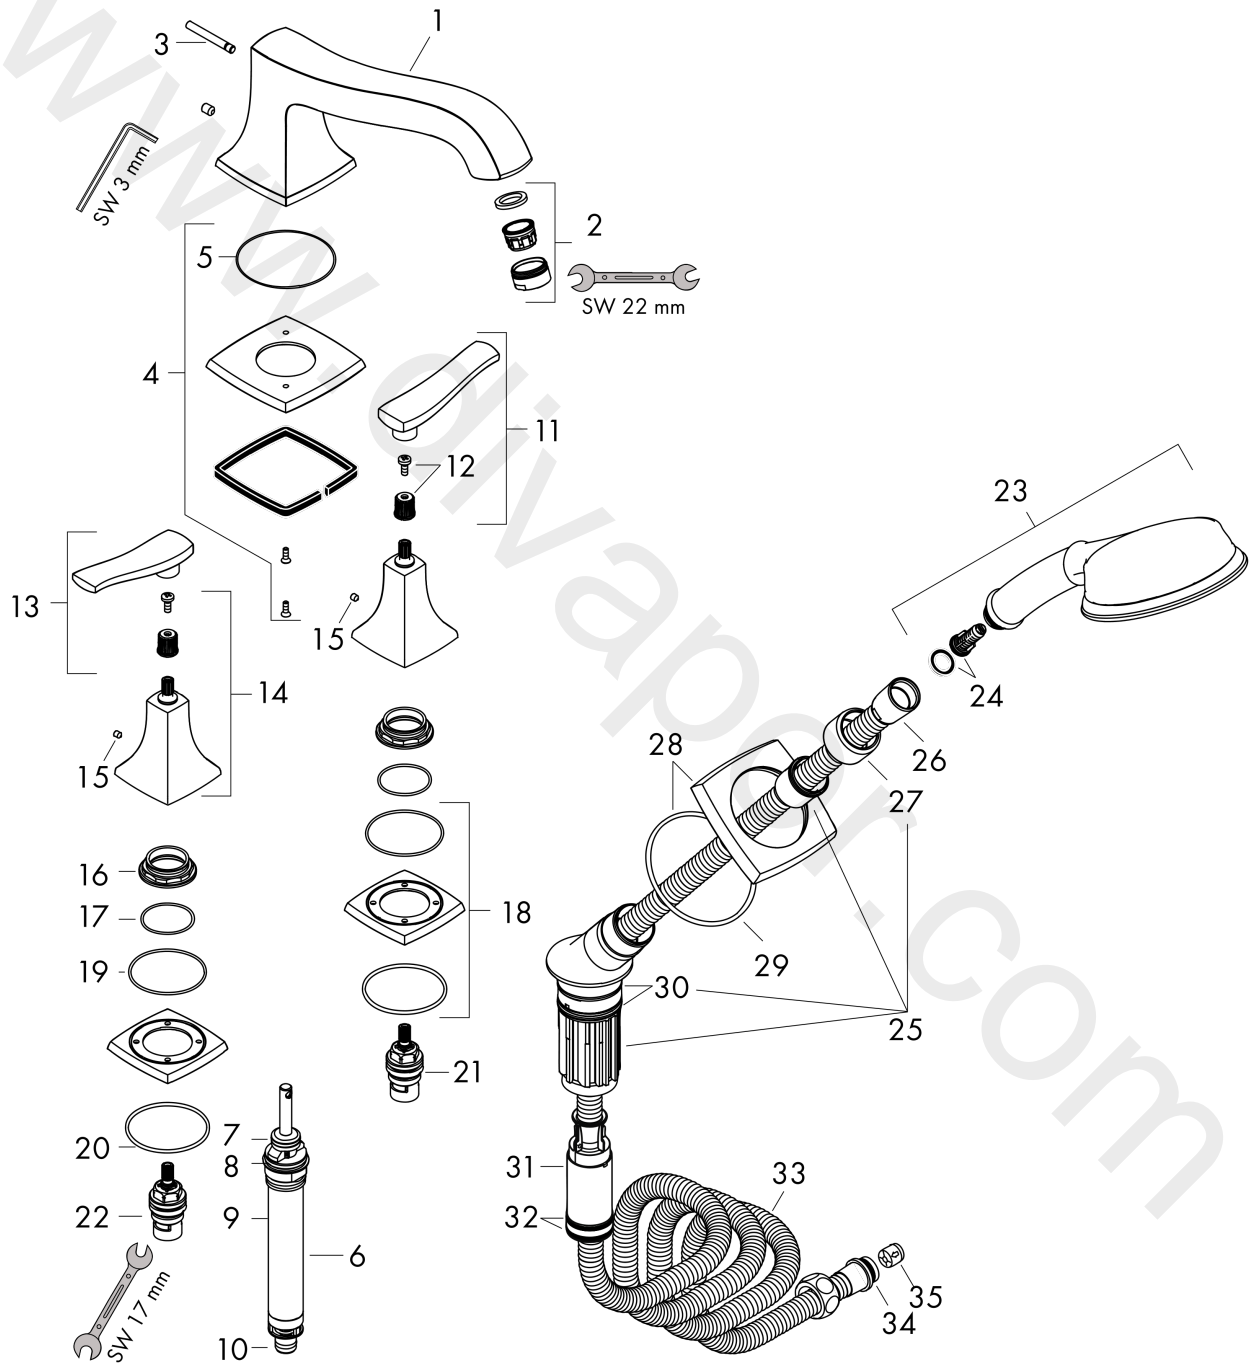

Metropol Classic
4-hole rim mounted bath mixer with lever handles
 Surfaces: Article Number: **31441000**

Exploded Drawing

Year of production: **10/16 - 06/22**

Metropol Classic
4-hole rim mounted bath mixer with lever handles
 Surfaces: Article Number: **31441000**

Spare part list

Year of production: **10/16 - 06/22**

Pos.	Description	Article Number	Price	PU
1	spout cpl.	92939000	£ 275,00	1
2	aerator M24x1 (30 l/min)	96512000	£ 16,10	1
3	diverter knob	98707000	£ 25,00	1
4	escutcheon for spout	92946000	£ 64,00	1
5	O-ring 63x1	92937000	£ 9,00	1
6	selector assy	96775000	£ 79,00	1
7	O-Ring 14x2,5	98189000	£ 3,30	1
8	O-Ring 23x2,5	98183000	£ 3,30	1
9	O-Ring 22x2	98185000	£ 3,30	1
10	O-ring 9x2,5	98217000	£ 3,30	1
11	handle for cold water	92822000	£ 51,00	1
12	handle fixing set	98932000	£ 16,10	1
13	handle for hot water	92821000	£ 51,00	1
14	escutcheon for handle	92824000	£ 79,00	1
15	hollow set screw M4x5	92846000	£ 13,30	1
16	nut	92943000	£ 51,00	1
17	O-ring 32x1,5	92936000	£ 3,30	1
18	escutcheon for handle	93415000	£ 51,00	1
19	O-ring 48x1,5	92159000	£ 3,30	1
20	O-Ring 50x2	98187000	£ 3,30	1
21	shut off unit left closing	94008000	£ 43,00	1
22	shut off unit right closing	94009000	£ 43,00	1
23	handshower	28548000	£ 236,00	1
24	filter insert	97708000	£ 6,10	1
25	shower holder, assy	95996000	£ 137,00	1
26	nut	97584000	£ 16,10	1
27	insert for shower holder	96942000	£ 13,30	1
28	escutcheon for shower holder	92947000	£ 96,00	1
29	O-ring 73x3	92938000	£ 9,00	1
30	O-ring 38x2	98396000	£ 3,30	1
31	hose brake	98656000	£ 20,50	1
32	O-Ring 28x2	98194000	£ 3,30	1
33	shower hose 2,00 m	94148000	£ 79,00	1
34	O-ring 11x2	98127000	£ 3,30	1
35	set of non return valves DW 15	94074000	£ 16,10	1