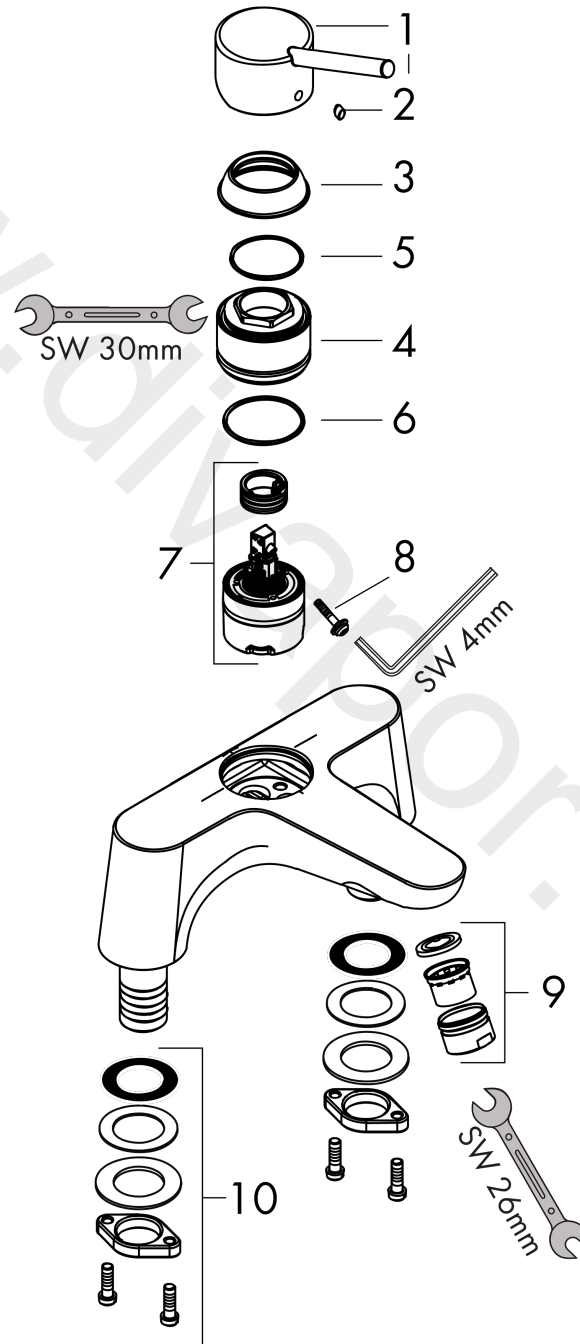

**Talis**

**2-hole rim mounted bath mixer**

Surfaces: Article Number: **31427000**

**Exploded Drawing**

Year of production: **08/13 - 01/18**

**Talis****2-hole rim mounted bath mixer**Surfaces: Article Number: **31427000****Spare part list**Year of production: **08/13 - 01/18**

<b>Pos.</b>	<b>Description</b>	<b>Article Number</b>	<b>Price</b>	<b>PU</b>
1	handle	32892000	£ 51,00	1
2	screw cover	96338000	£ 3,30	1
3	flange	97995000	£ 20,50	1
4	O-ring 41x2	98212000	£ 3,30	1
5	nut	92156000	£ 79,00	1
6	O-ring 48x1,5	92159000	£ 3,30	1
7	cartridge, assy	92157000	£ 173,00	1
8	locking screw for handle	95140000	£ 6,10	1
9	aerator cpl.	97163000	£ 25,00	1
10	fixing set	98667000	£ 13,30	1