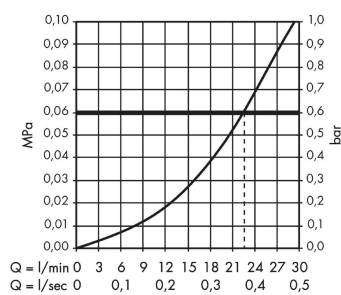

Metris

2-hole rim mounted bath mixer

Finish: **Chrome** Article Number: **31423000**

Description

product features

- 1 function
- centre distance: 180 mm
- ceramic cartridge (Highflow)
- operating pressure from 0.2 bar
- diverter with automatic resetting
- non-return valve
- with silencer
- connection dimension: DN15
- connection type: G 3/4
- suitable for installation on bath rim
- WRAS 1904703

Article Details

Price excl. VAT

329,17 £

Technology

Product image

Scale drawing

Flowchart