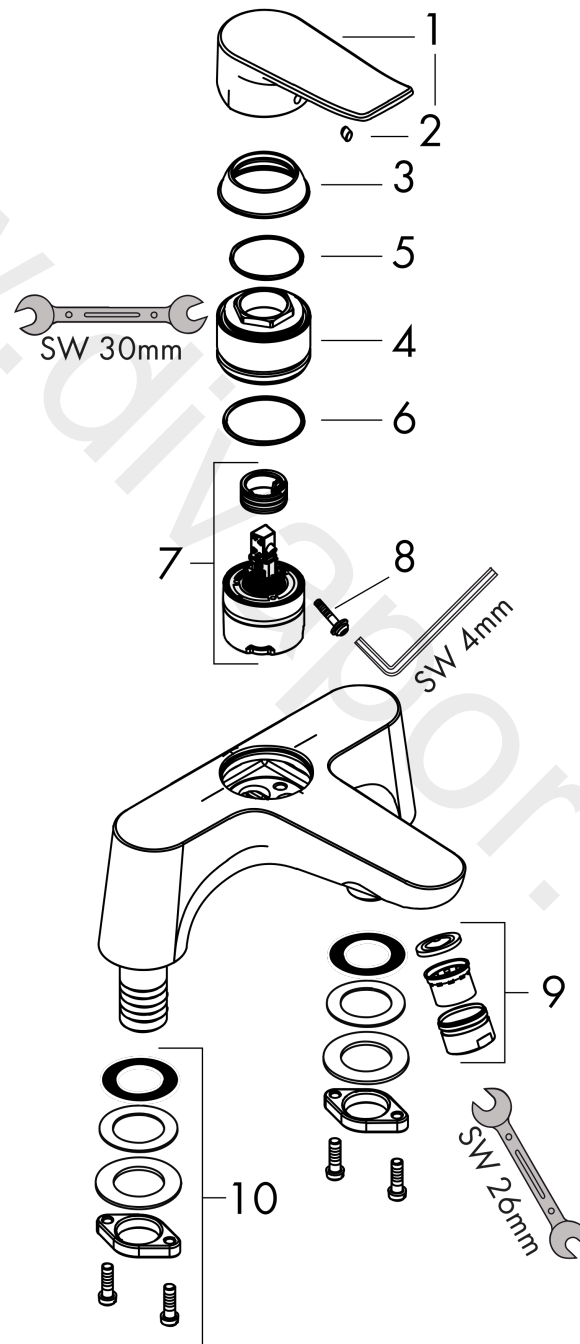

Metris

2-hole rim mounted bath mixer

Finish: **Chrome** Article Number: **31423000**

Description

product features

- 1 function
- centre distance: 180 mm
- ceramic cartridge (Highflow)
- operating pressure from 0.2 bar
- diverter with automatic resetting
- non-return valve
- with silencer
- connection dimension: DN15
- connection type: G 3/4
- suitable for installation on bath rim
- WRAS 1904703

Article Details

Price excl. VAT

329,17 £

Technology

Product image

Scale drawing

Flowchart

Metris

2-hole rim mounted bath mixer

Finish: **Chrome** Article Number: **31423000**

Exploded Drawing

Year of production: >08/13

Metris

2-hole rim mounted bath mixer

Finish: **Chrome** Article Number: **31423000**

Spare part list

Year of production: >08/13

Pos.	Description	Article Number	Price	PU
1	handle	92158000	£ 64,00	1
2	screw cover	96338000	£ 3,30	1
3	flange	97995000	£ 20,50	1
4	nut	92156000	£ 79,00	1
5	O-ring 41x2	98212000	£ 3,30	1
6	O-ring 48x1,5	92159000	£ 3,30	1
7	cartridge, assy	92157000	£ 173,00	1
8	locking screw for handle	95140000	£ 6,10	1
9	aerator cpl.	97163000	£ 25,00	1
10	fixing set	98667000	£ 13,30	1