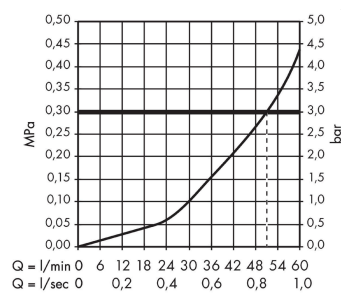

Metris

2-hole rim mounted bath mixer

Finish: **Chrome** Article Number: **31423000**

Description

product features

- 1 function
- centre distance: 180 mm
- ceramic cartridge (Highflow)
- operating pressure from 0.2 bar
- diverter with automatic resetting
- non-return valve
- with silencer
- connection dimension: DN15
- connection type: G 3/4
- suitable for installation on bath rim
- WRAS 1904703

Article Details

Price excl. VAT

329,17 £

Technology

Product image

Scale drawing

Flowchart