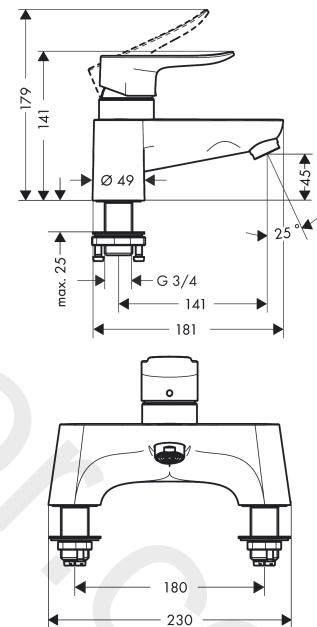

Metris

2-hole rim mounted bath mixer

Finish: **Chrome** Article Number: **31423000**

Description

product features

- 1 function
- centre distance: 180 mm
- ceramic cartridge (Highflow)
- operating pressure from 0.2 bar
- diverter with automatic resetting
- non-return valve
- with silencer
- connection dimension: DN15
- connection type: G 3/4
- suitable for installation on bath rim
- WRAS 1904703

Article Details

Price excl. VAT

329,17 £

Technology

Product image

Scale drawing

Flowchart

Metris

2-hole rim mounted bath mixer

Finish: **Chrome** Article Number: **31423000**

Exploded Drawing

Year of production: >08/13

Metris

2-hole rim mounted bath mixer

Finish: **Chrome** Article Number: **31423000**

Spare part list

Year of production: >08/13

Pos.	Description	Article Number	Price	PU
1	handle	92158000	£ 64,00	1
2	screw cover	96338000	£ 3,30	1
3	flange	97995000	£ 20,50	1
4	nut	92156000	£ 79,00	1
5	O-ring 41x2	98212000	£ 3,30	1
6	O-ring 48x1,5	92159000	£ 3,30	1
7	cartridge, assy	92157000	£ 173,00	1
8	locking screw for handle	95140000	£ 6,10	1
9	aerator cpl.	97163000	£ 25,00	1
10	fixing set	98667000	£ 13,30	1