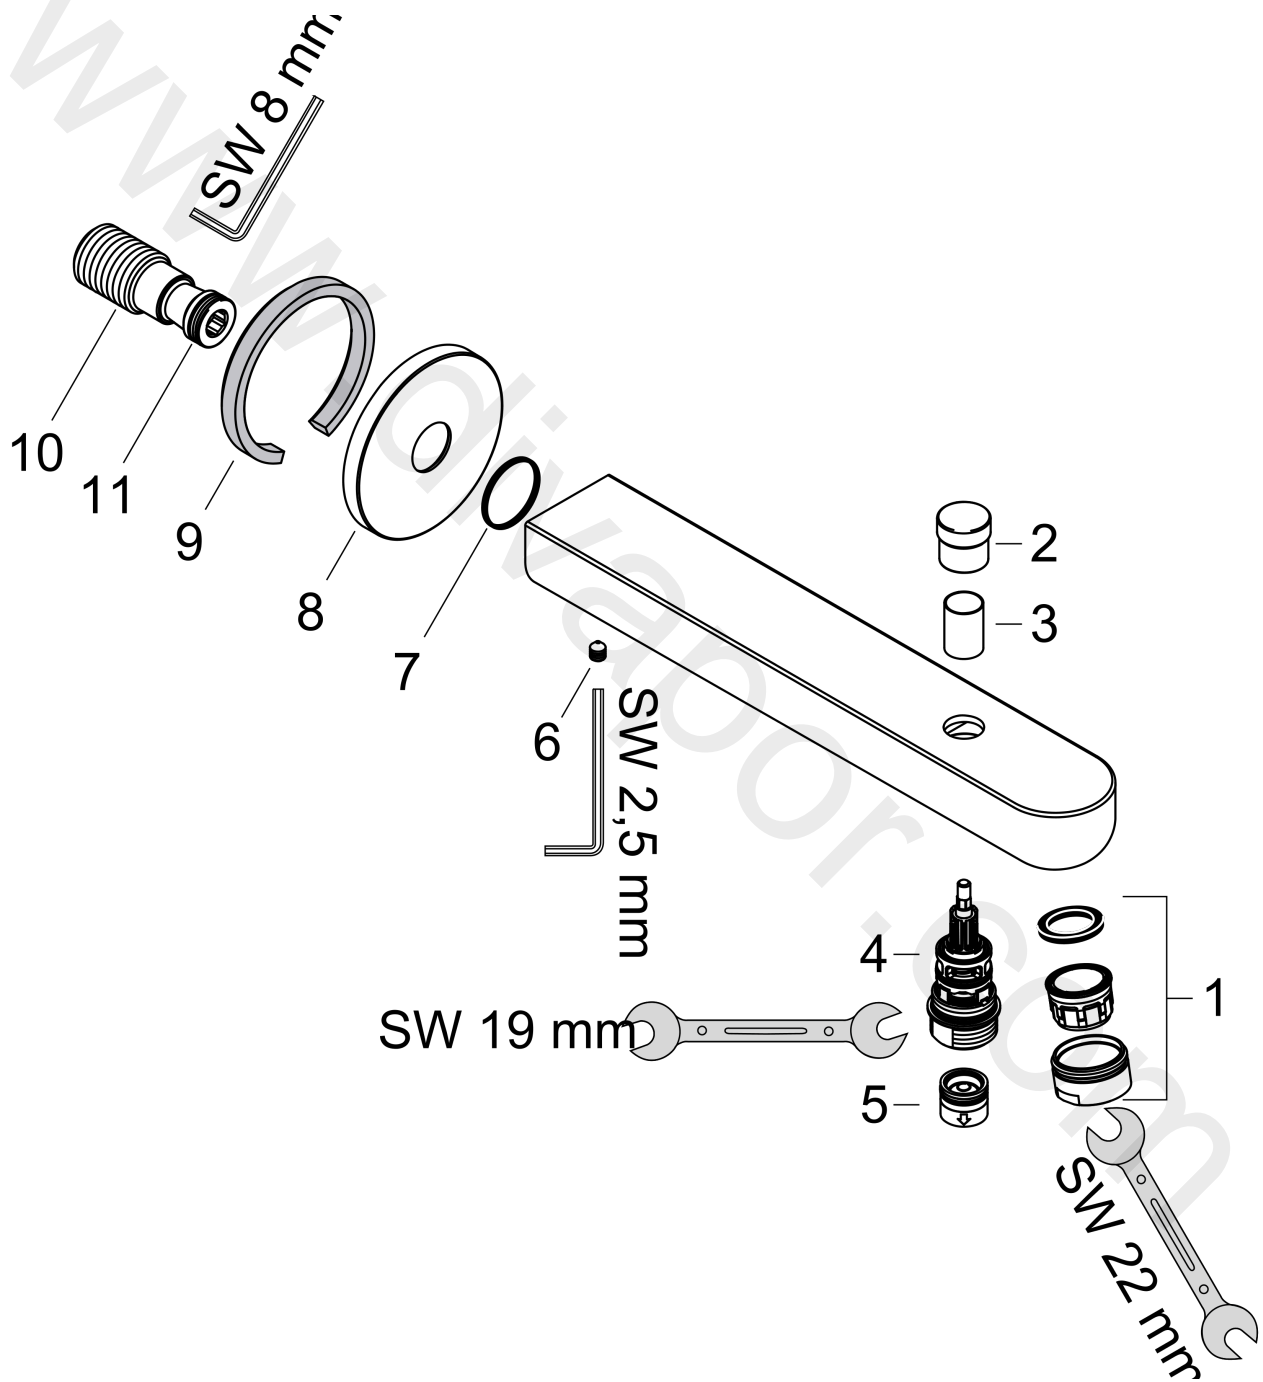

Metris S
Bath spout 22.8 cm with diverter valve
 Surfaces: Article Number: **31416000**

Exploded Drawing

Year of production: 01/12 - 04/20

Metris S**Bath spout 22.8 cm with diverter valve**Surfaces: Article Number: **31416000****Spare part list**Year of production: **01/12 - 04/20**

Pos.	Description	Article Number	Price	PU
1	aerator M24x1 (25 l/min)	13914000	£ 19,50	1
2	diverter knob	97981000	£ 20,50	1
3	sleeve	97979000	£ 16,10	1
4	selector	97978000	£ 64,00	1
5	non return valve	97980000	£ 16,10	1
6	hollow set screw M5x6	97768000	£ 3,30	1
7	O-ring 20x2	98165000	£ 3,30	1
8	escutcheon	95872000	£ 43,00	1
9	seal	97530000	£ 6,10	1
10	connecting thread G½	95393000	£ 43,00	1
11	O-ring 13x2	98128000	£ 3,30	1
a	diverter fixing device	97211000	£ 3,30	1