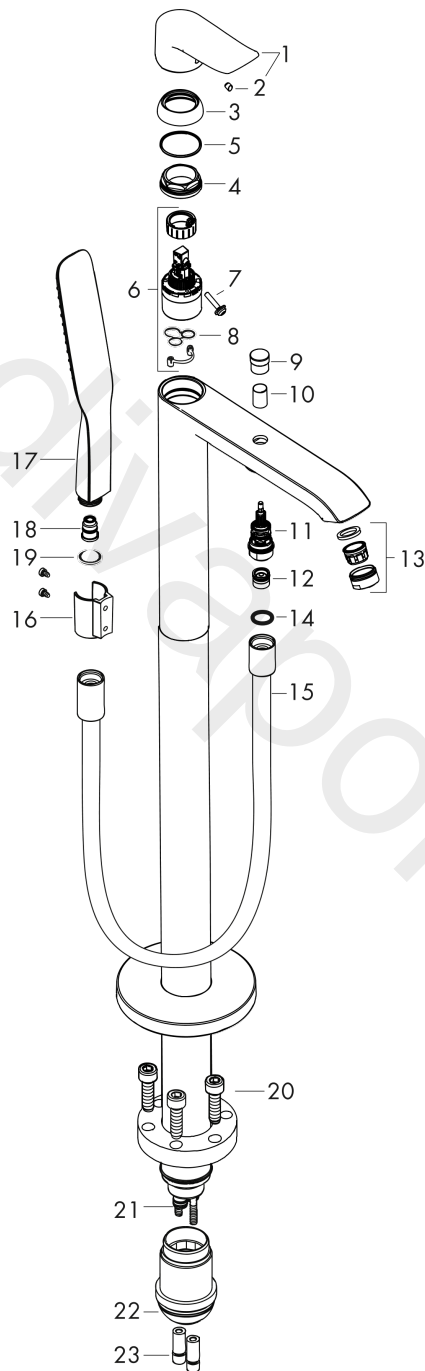

Metris
Single lever bath mixer floor-standing 2 ticks
 Surfaces: Article Number: **31414009**

Exploded Drawing

Year of production: **04/20 - 07/22**

Metris

Single lever bath mixer floor-standing 2 ticks

Surfaces: Article Number: **31414009**

Spare part list

Year of production: **04/20 - 07/22**

Pos.	Description	Article Number	Price	PU
1	handle	95519000	£ 43,00	1
2	screw cover	96338000	£ 3,30	1
3	flange	97406000	£ 20,50	1
4	nut	97209000	£ 16,10	1
5	O-Ring 32x2	98193000	£ 3,30	1
6	cartridge, assy	92730000	£ 35,00	1
7	locking screw for handle	95140000	£ 6,10	1
8	seal	95008000	£ 9,00	1
9	diverter knob	95284000	£ 43,00	1
10	sleeve	97979000	£ 16,10	1
11	selector	97978019	-	1
12	non return valve	92839000	£ 16,10	1
13	aerator M24x1 (38 l/min)	95871000	£ 20,50	1
14	seal	98058000	£ 3,30	1
15	shower hose 1,25 m	28282000	£ 67,00	1
16	shower holder, assy	96295000	£ 35,00	1
17	handshower	28558000	£ 157,00	1
18	back flow preventor cartridge	93339000	£ 20,50	1
19	filter packing	94246000	£ 3,30	1
20	hexagon socket screw M10x35	97670000	£ 16,10	1
21	O-ring 9x1,5	98117000	£ 3,30	1
22	O-ring 44x2,5	98162000	£ 3,30	1
23	O-ring 7x2	98419000	£ 3,30	1
a	extension set 60 mm	97686000	£ 320,00	1