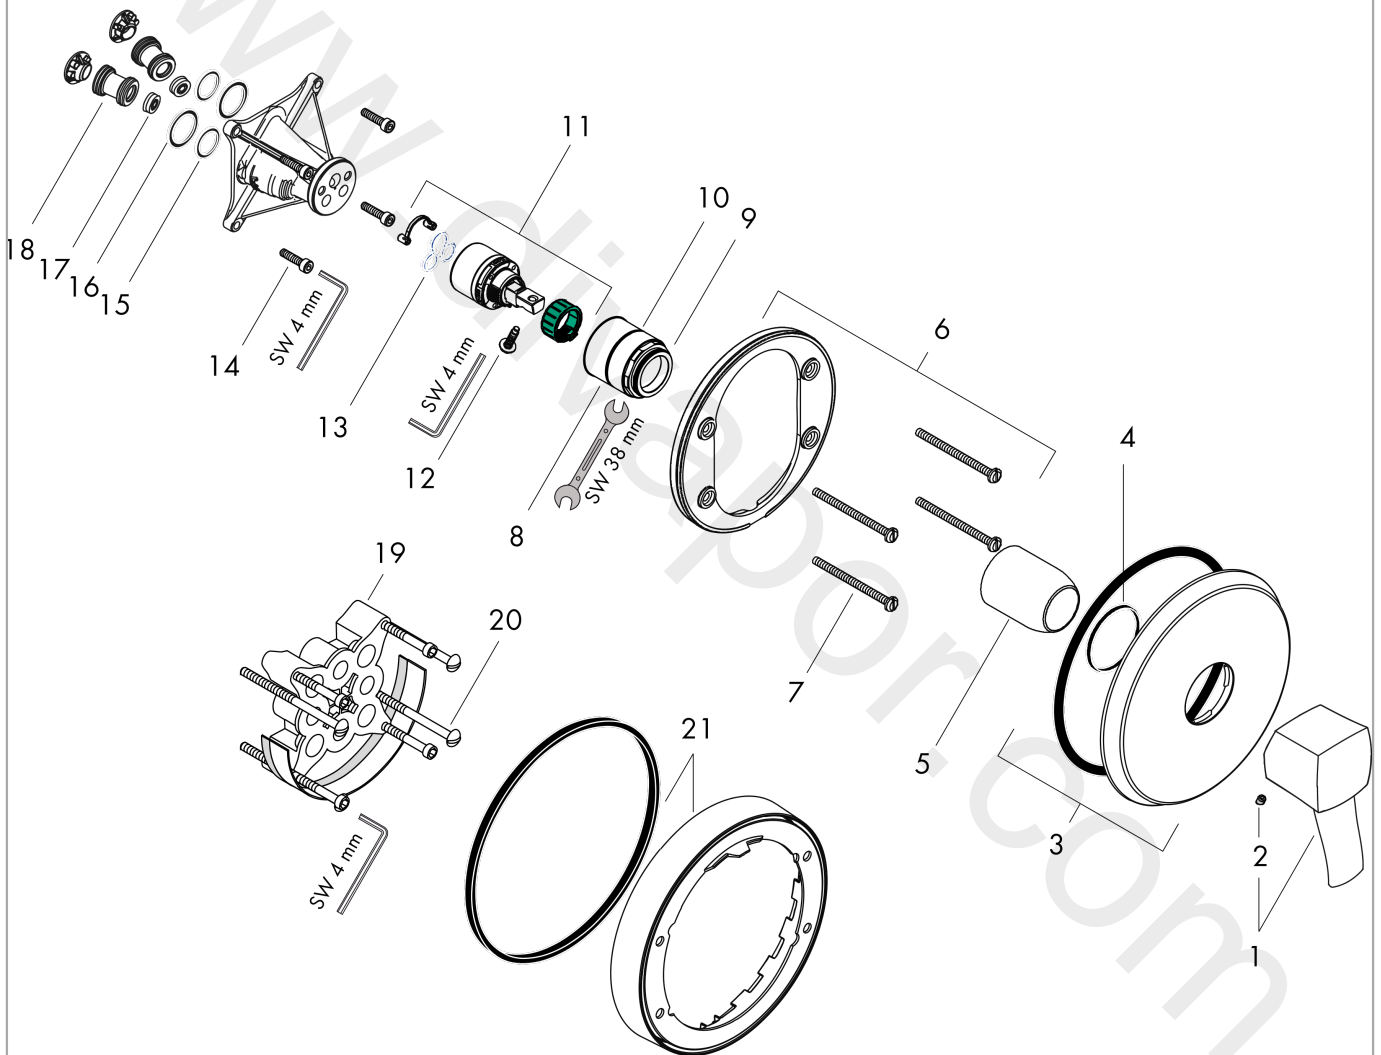

Metropol Classic

Single lever shower mixer for concealed installation with lever handle for iBox universal

Surfaces: Article Number: **31365090**

Exploded Drawing

Year of production: **10/19 - 06/22**

Metropol Classic

Single lever shower mixer for concealed installation with lever handle for iBox universal

Surfaces: Article Number: **31365090**

Spare part list

Year of production: **10/19 - 06/22**

Pos.	Description	Article Number	Price	PU
1	handle	92817090	£ 110,00	1
2	screw cover	96338000	£ 3,30	1
3	escutcheon	95412000	£ 79,00	1
4	O-ring 43x3	98418000	£ 3,30	1
5	sleeve	98790000	£ 35,00	1
6	holder for escutcheon	98793000	£ 43,00	1
7	set of fixing screws	96454000	£ 9,00	1
8	nut	98796000	£ 43,00	1
9	O-ring 30x1,5	98433000	£ 3,30	1
10	O-ring 39x1,5	98400000	£ 3,30	1
11	cartridge, assy	92730000	£ 35,00	1
12	locking screw for handle	95140000	£ 6,10	1
13	seal	95008000	£ 9,00	1
14	set of screws	96525000	£ 9,00	1
15	O-ring 16x2	98133000	£ 3,30	1
16	O-Ring 22x2	98185000	£ 3,30	1
17	flow limiter (22 l/min)	95884000	£ 13,30	1
18	noise reduction	96429000	£ 6,10	1
19	extension 25 mm	13595000	£ 75,00	1
20	set of fixing screws	97747000	£ 3,30	1
a	concealed item	01800180	£ 163,00	1