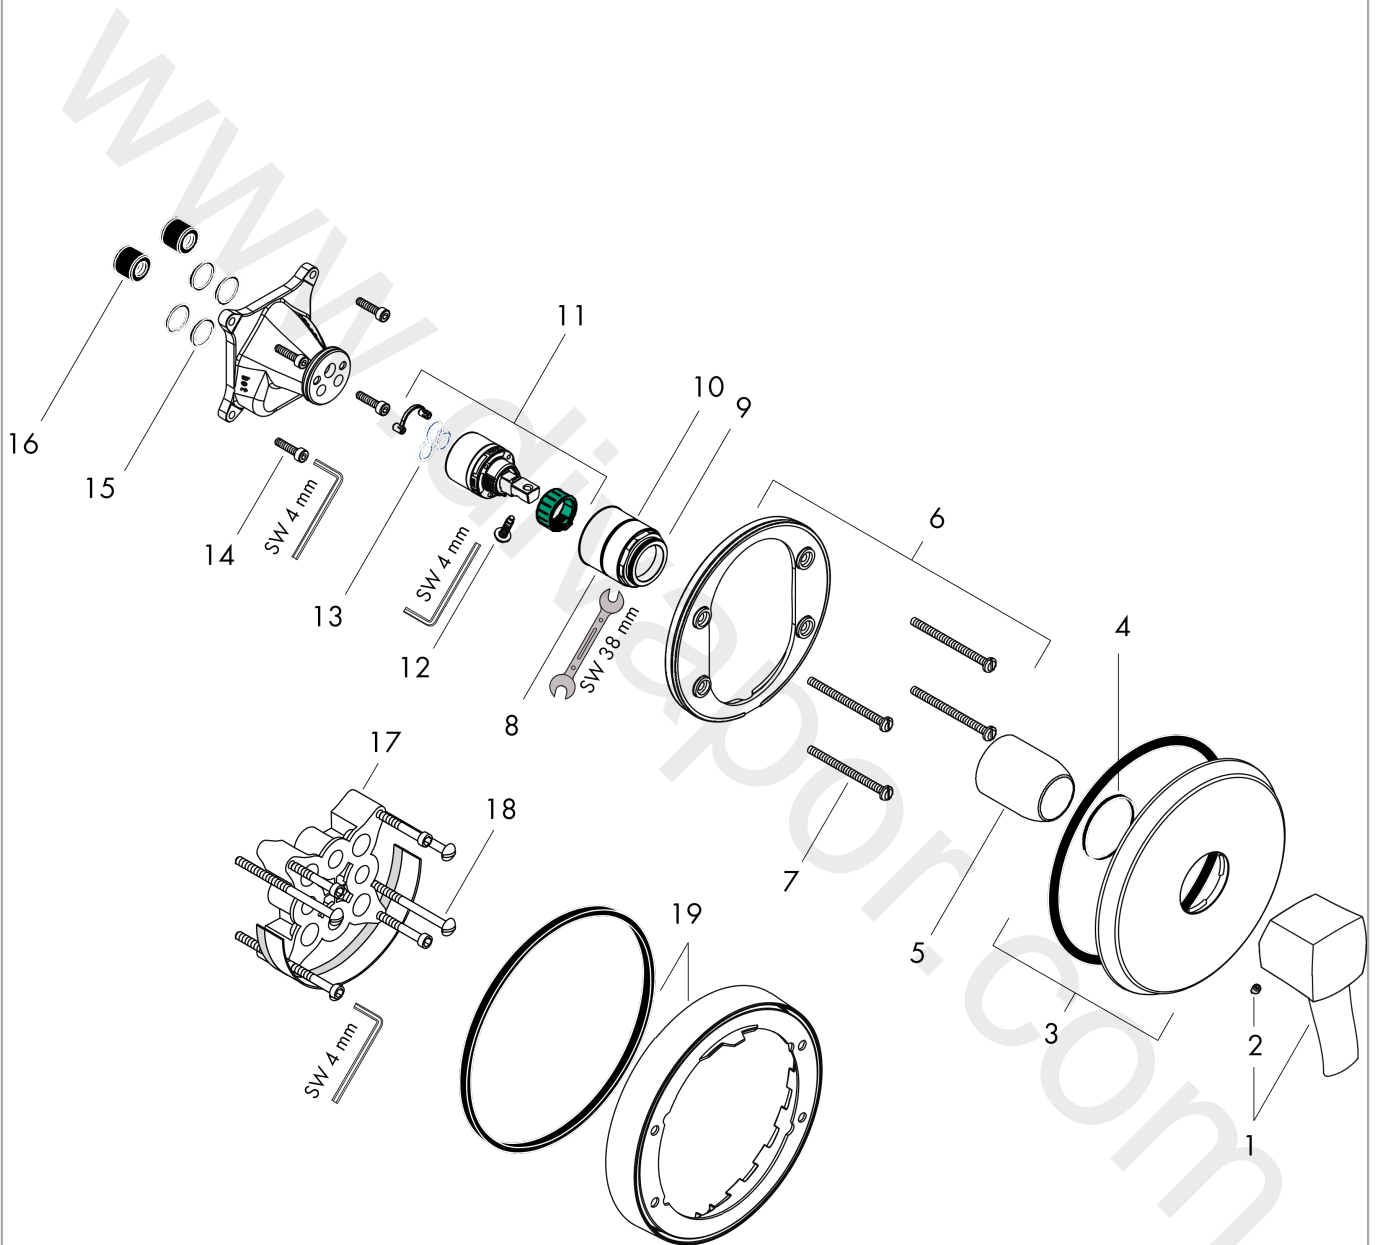

**Metropol Classic**

**Single lever shower mixer for concealed installation with lever handle for iBox universal**

Surfaces: Article Number: **31365090**

**Exploded Drawing**

Year of production: **10/16 - 09/19**

**Metropol Classic****Single lever shower mixer for concealed installation with lever handle for iBox universal**Surfaces: Article Number: **31365090****Spare part list**Year of production: **10/16 - 09/19**

Pos.	Description	Article Number	Price	PU
1	handle	92817090	-	1
2	screw cover	96338000	-	1
3	escutcheon	95412000	-	1
4	O-ring 43x3	98418000	-	1
5	sleeve	98790000	-	1
6	holder for escutcheon	98793000	-	1
7	set of fixing screws	96454000	-	1
8	nut	98796000	-	1
9	O-ring 30x1,5	98433000	-	1
10	O-ring 39x1,5	98400000	-	1
11	cartridge, assy	92730000	-	1
12	locking screw for handle	95140000	-	1
13	seal	95008000	-	1
14	set of screws	96525000	-	1
15	O-ring 16x2	98133000	-	1
16	noise reduction	94073000	-	1
17	extension 25 mm	13595000	-	1
18	set of fixing screws	97747000	-	1
19	extension 22 mm (Ø 150 mm)	13597000	-	1