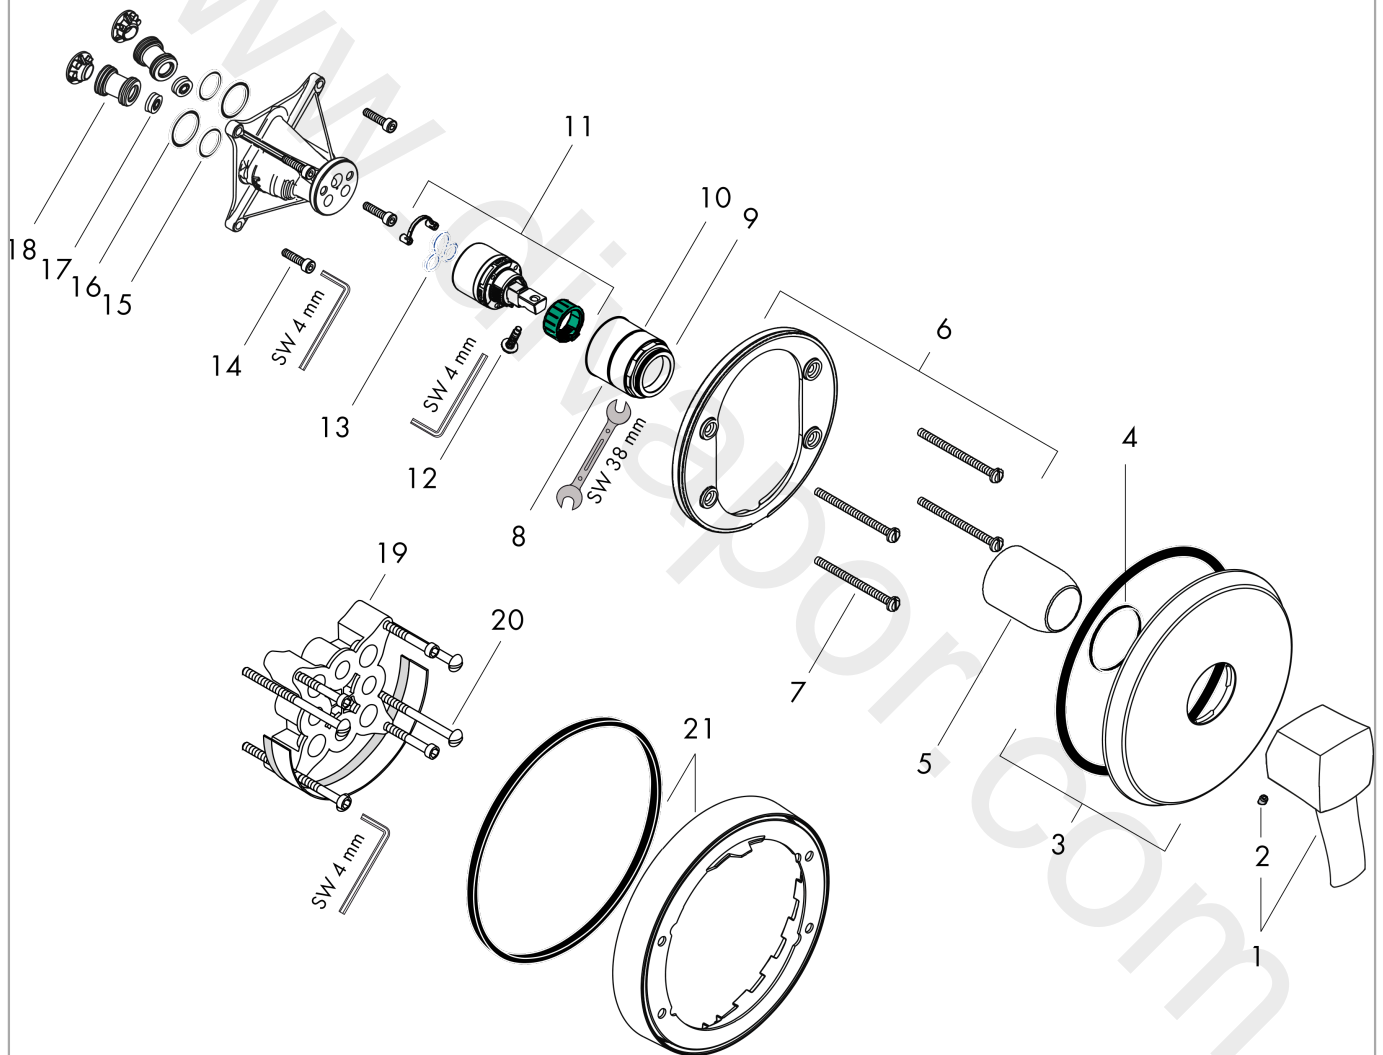

Metropol Classic

Single lever shower mixer for concealed installation with lever handle for iBox universal

Surfaces: Article Number: **31365000**

Exploded Drawing

Year of production: **10/19 - 06/22**

Metropol Classic**Single lever shower mixer for concealed installation with lever handle for iBox universal**Surfaces: Article Number: **31365000****Spare part list**Year of production: **10/19 - 06/22**

Pos.	Description	Article Number	Price	PU
1	handle	92817000	£ 79,00	1
2	screw cover	96338000	£ 3,30	1
3	escutcheon	95412000	£ 79,00	1
4	O-ring 43x3	98418000	£ 3,30	1
5	sleeve	98790000	£ 35,00	1
6	holder for escutcheon	98793000	£ 43,00	1
7	set of fixing screws	96454000	£ 9,00	1
8	nut	98796000	£ 43,00	1
9	O-ring 30x1,5	98433000	£ 3,30	1
10	O-ring 39x1,5	98400000	£ 3,30	1
11	cartridge, assy	92730000	£ 35,00	1
12	locking screw for handle	95140000	£ 6,10	1
13	seal	95008000	£ 9,00	1
14	set of screws	96525000	£ 9,00	1
15	O-ring 16x2	98133000	£ 3,30	1
16	O-Ring 22x2	98185000	£ 3,30	1
17	flow limiter (22 l/min)	95884000	£ 13,30	1
18	noise reduction	96429000	£ 6,10	1
19	extension 25 mm	13595000	£ 75,00	1
20	set of fixing screws	97747000	£ 3,30	1
21	extension 22 mm (Ø 150 mm)	13597000	£ 72,00	1
a	concealed item	01800180	£ 163,00	1