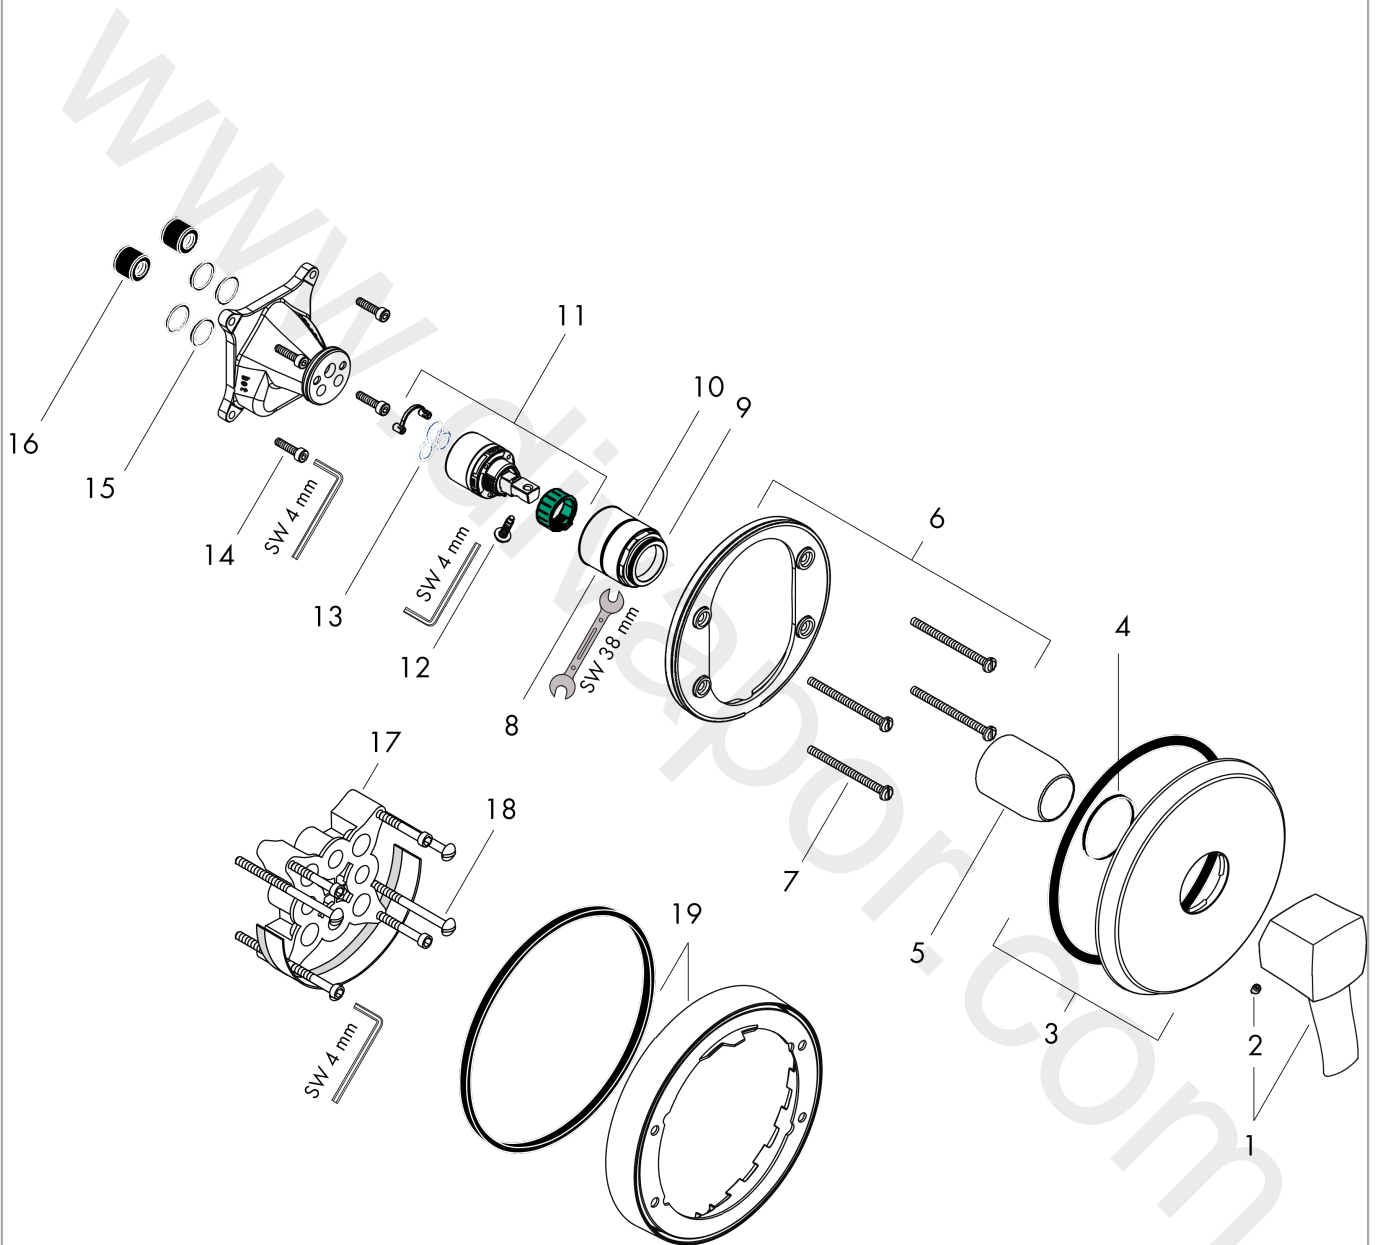

Metropol Classic

Single lever shower mixer for concealed installation with lever handle for iBox universal

Surfaces: Article Number: **31365000**

Exploded Drawing

Year of production: **10/16 - 09/19**

Metropol Classic

Single lever shower mixer for concealed installation with lever handle for iBox universal

Surfaces: Article Number: **31365000**

Spare part list

Year of production: **10/16 - 09/19**

Pos.	Description	Article Number	Price	PU
1	handle	92817000	-	1
2	screw cover	96338000	-	1
3	escutcheon	95412000	-	1
4	O-ring 43x3	98418000	-	1
5	sleeve	98790000	-	1
6	holder for escutcheon	98793000	-	1
7	set of fixing screws	96454000	-	1
8	nut	98796000	-	1
9	O-ring 30x1,5	98433000	-	1
10	O-ring 39x1,5	98400000	-	1
11	cartridge, assy	92730000	-	1
12	locking screw for handle	95140000	-	1
13	seal	95008000	-	1
14	set of screws	96525000	-	1
15	O-ring 16x2	98133000	-	1
16	noise reduction	94073000	-	1
17	extension 25 mm	13595000	-	1
18	set of fixing screws	97747000	-	1
19	extension 22 mm (Ø 150 mm)	13597000	-	1
a	concealed item	01800180	-	1