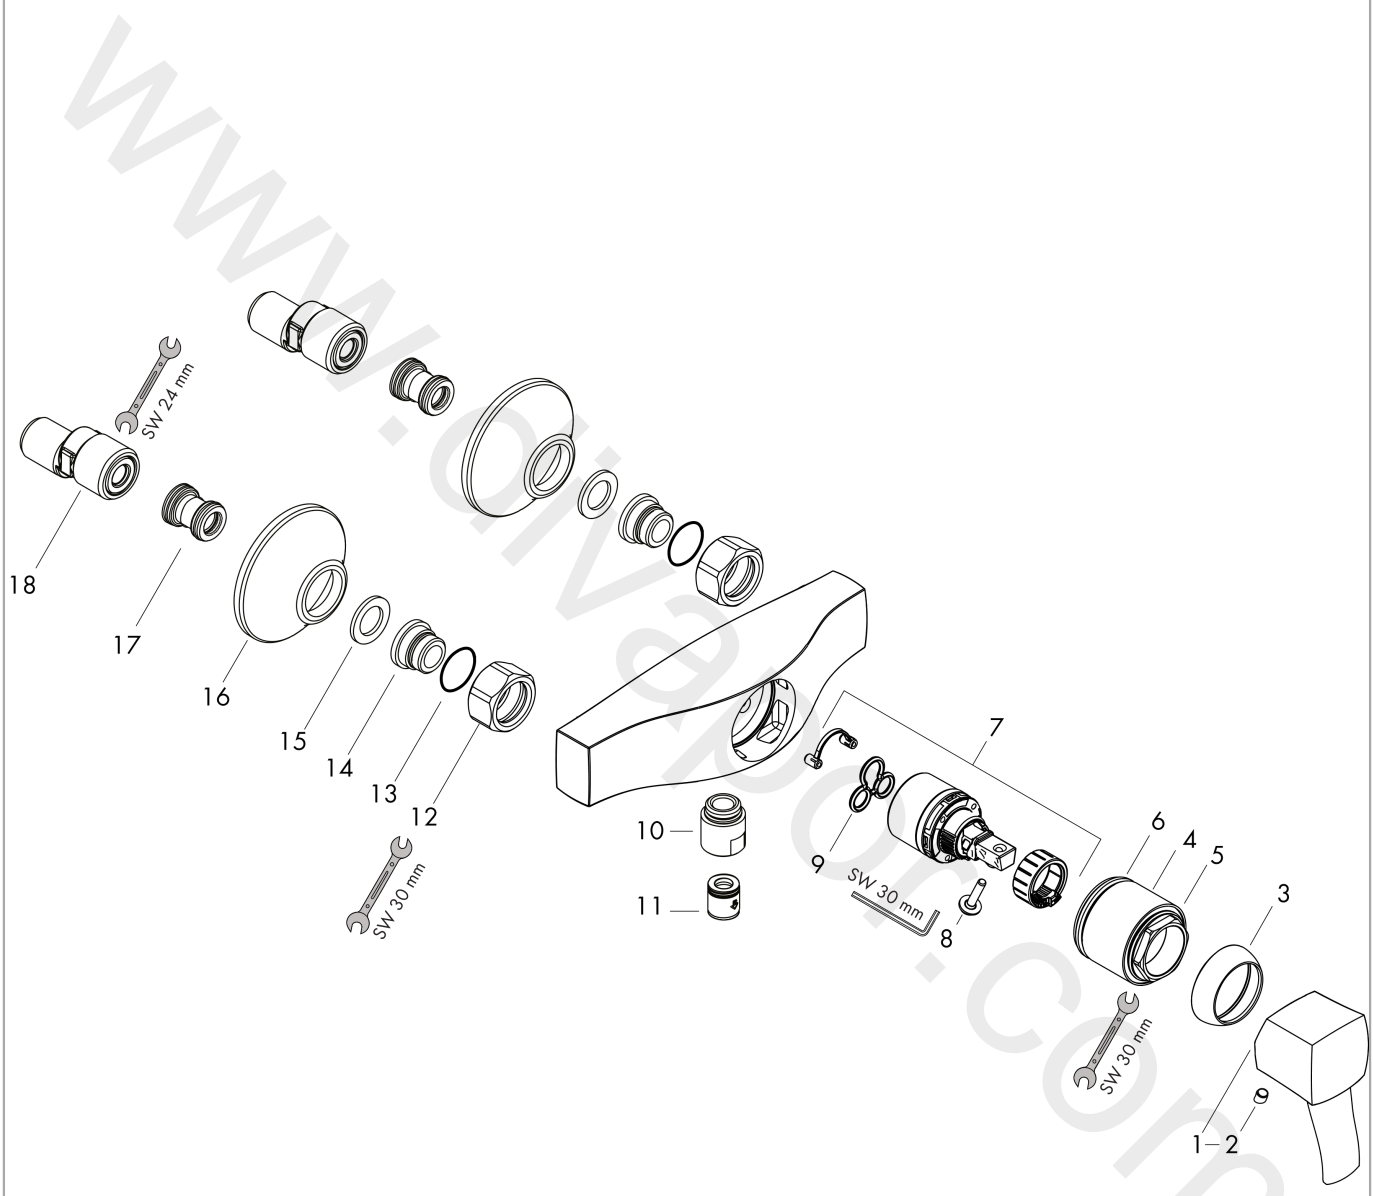

Metropol Classic

Single lever shower mixer for exposed installation with lever handle

Surfaces: Article Number: **31360090**

Exploded Drawing

Year of production: **10/16 - 06/22**

Metropol Classic

Single lever shower mixer for exposed installation with lever handle

Surfaces: Article Number: **31360090**

Spare part list

Year of production: **10/16 - 06/22**

Pos.	Description	Article Number	Price	PU
1	handle	92817090	£ 110,00	1
2	screw cover	96338000	£ 3,30	1
3	flange	97406000	£ 20,50	1
4	nut	97977000	£ 43,00	1
5	O-Ring 32x2	98193000	£ 3,30	1
6	O-ring 33x1,5	98164000	£ 3,30	1
7	cartridge, assy	92730000	£ 35,00	1
8	locking screw for handle	95140000	£ 6,10	1
9	seal	95008000	£ 9,00	1
10	Hose Connection	96044000	£ 25,00	1
11	set of non return valves DW 15	94074000	£ 16,10	1
12	set of nuts	96157000	£ 35,00	1
13	O-ring 15x2	98163000	£ 3,30	1
14	connecting thread	97220000	£ 16,10	1
15	filter packing	96922000	£ 9,00	1
16	escutcheon Ø 70 mm	96346000	£ 20,50	1
17	noise reduction	96429000	£ 6,10	1
18	set of S-unions (±12 mm)	94140000	£ 51,00	1