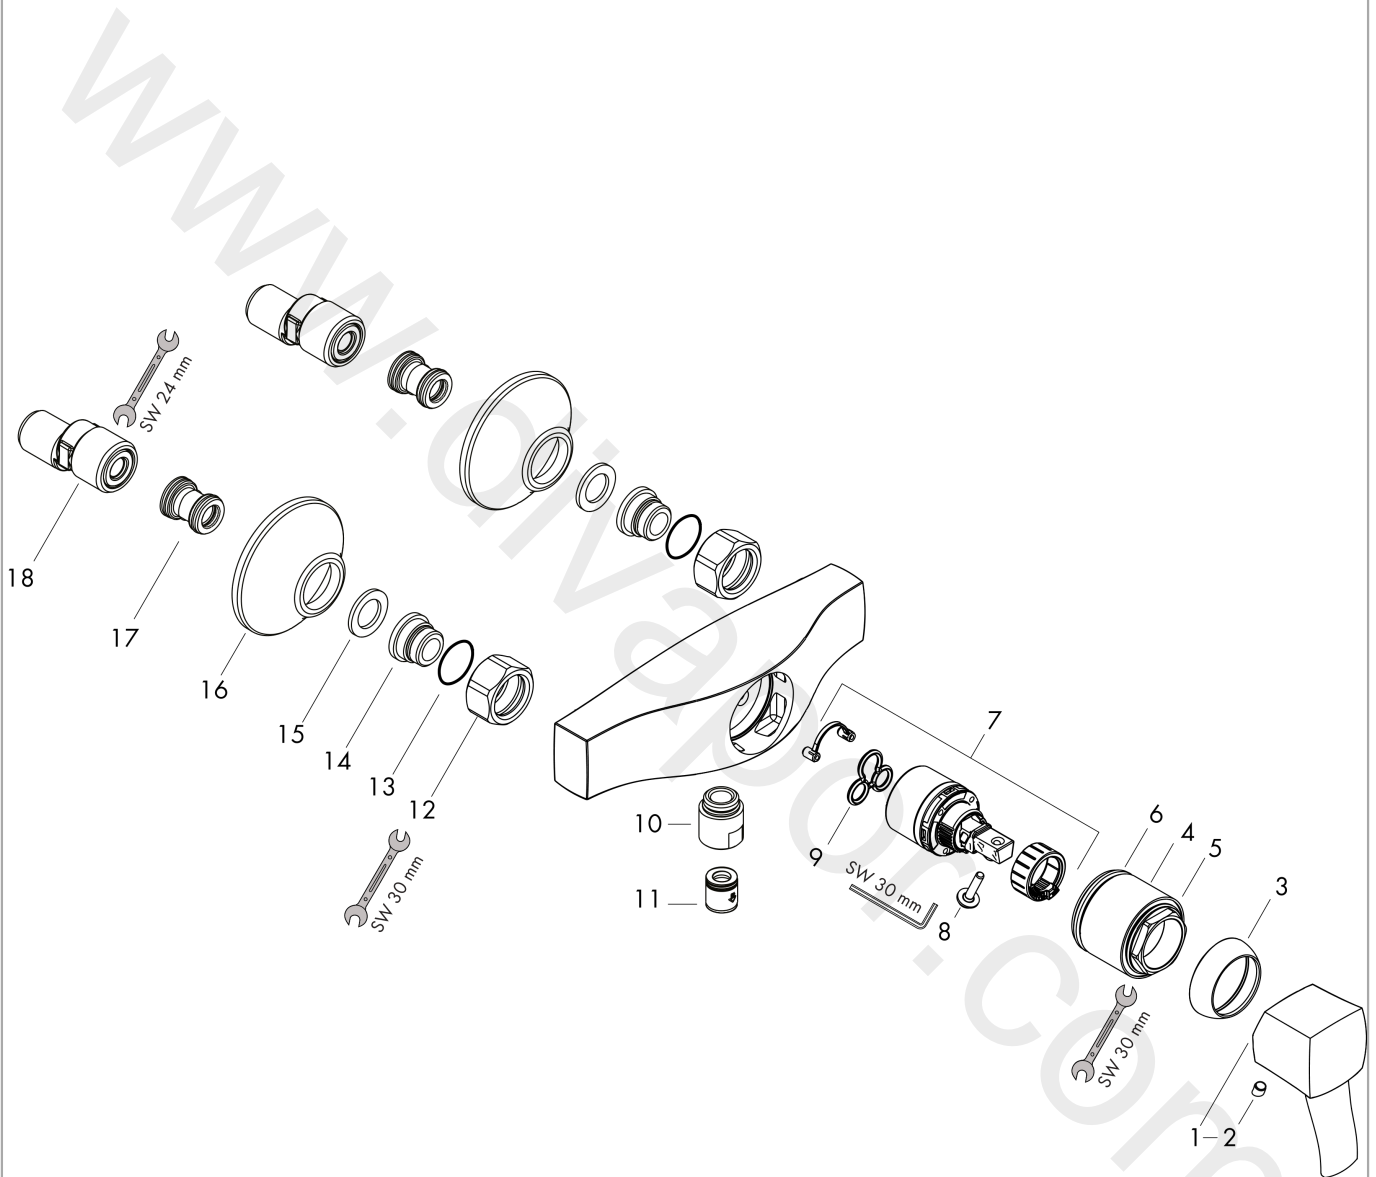

Metropol Classic

Single lever shower mixer for exposed installation with lever handle

Surfaces: Article Number: **31360000**

Exploded Drawing

Year of production: **10/16 - 06/22**

Metropol Classic

Single lever shower mixer for exposed installation with lever handle

Surfaces: Article Number: **31360000**

Spare part list

Year of production: **10/16 - 06/22**

Pos.	Description	Article Number	Price	PU
1	handle	92817000	£ 79,00	1
2	screw cover	96338000	£ 3,30	1
3	flange	97406000	£ 20,50	1
4	nut	97977000	£ 43,00	1
5	O-Ring 32x2	98193000	£ 3,30	1
6	O-ring 33x1,5	98164000	£ 3,30	1
7	cartridge, assy	92730000	£ 35,00	1
8	locking screw for handle	95140000	£ 6,10	1
9	seal	95008000	£ 9,00	1
10	Hose Connection	96044000	£ 25,00	1
11	set of non return valves DW 15	94074000	£ 16,10	1
12	set of nuts	96157000	£ 35,00	1
13	O-ring 15x2	98163000	£ 3,30	1
14	connecting thread	97220000	£ 16,10	1
15	filter packing	96922000	£ 9,00	1
16	escutcheon Ø 70 mm	96346000	£ 20,50	1
17	noise reduction	96429000	£ 6,10	1
18	set of S-unions (±12 mm)	94140000	£ 51,00	1