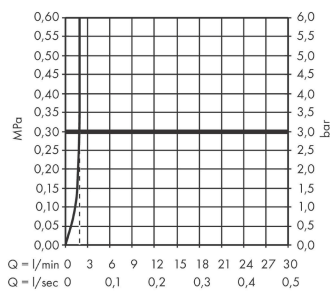

Metropol Classic

3-hole basin mixer 110 with lever handles and pop-up waste set 3 ticks

Finish: **Chrome** Article Number: **31355009**

Description

product features

- consists of: 3-hole basin mixer, waste set
- ComfortZone 110
- projection: 115 mm
- spout height: 107 mm
- handle variant: lever handle
- maximum flow rate at 3 bar: 1,9 l/min
- ceramic valves hot/cold 90°
- temperature limitation adjustable
- pop-up waste set G 1¼
- material waste set: metal
- connection type: G ½ connections
- connection dimension: DN15

Technology

Product image

Scale drawing

Flowchart

Metropol Classic
3-hole basin mixer 110 with lever handles and pop-up waste set 3 ticks
 Finish: **Chrome** Article Number: **31355009**

Exploded Drawing

Year of production: >04/20

Metropol Classic

3-hole basin mixer 110 with lever handles and pop-up waste set 3 ticks

Finish: **Chrome** Article Number: **31355009**

Spare part list

Year of production: >04/20

Pos.	Description	Article Number	Price	PU
1	handle for cold water	92822000	£ 51,00	1
2	handle for hot water	92821000	£ 51,00	1
3	escutcheon for handle	92824000	£ 79,00	1
4	handle fixing set	98932000	£ 16,10	1
5	nut	92825000	£ 35,00	1
6	O-ring 29x1,5	92738000	£ 3,30	1
7	escutcheon	92823000	£ 51,00	1
8	O-ring 48x1,5	92159000	£ 3,30	1
9	stop valve cpl.	97357000	£ 137,00	1
10	shut off unit right closing	94009000	£ 43,00	1
11	shut off unit left closing	94008000	£ 43,00	1
12	connection hose 450 mm M10x1 G3/8	96507000	£ 43,00	1
13	O-ring 8x1,75	97827000	£ 3,30	1
14	set of adapters	93395000	£ 25,00	1
15	spout cpl.	95394000	£ 275,00	1
16	aerator M24x1 (1,9 l/min)	93081000	£ 51,00	1
17	escutcheon for spout	92814000	£ 51,00	1
18	fixing set (Ø 32)	13961000	£ 25,00	1
19	lever collar	97548000	£ 3,30	1
20	connection hose 450 mm M8x0,75 G3/8	97206000	£ 35,00	1
21	O-ring 7x1,5	98422000	£ 3,30	1
22	pull rod	96657000	£ 13,30	1
a	pop up waste	94139000	£ 96,00	1
b	fixation extension 35 mm	13898000	£ 79,00	1