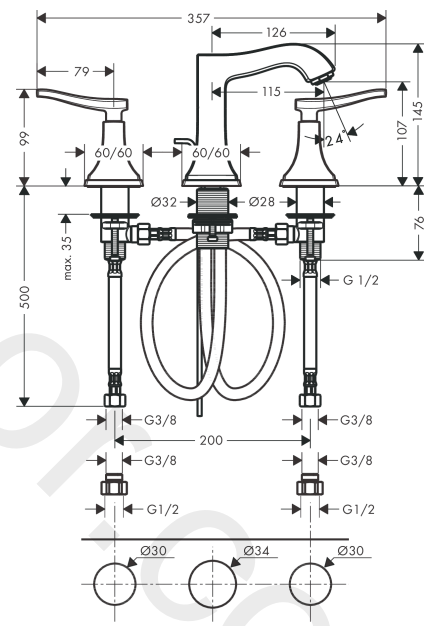

Metropol Classic

3-hole basin mixer 110 with lever handles and pop-up waste set 3 ticks

Finish: **Chrome** Article Number: **31355009**

Description

product features

- consists of: 3-hole basin mixer, waste set
- ComfortZone 110
- projection: 115 mm
- spout height: 107 mm
- handle variant: lever handle
- maximum flow rate at 3 bar: 1,9 l/min
- ceramic valves hot/cold 90°
- temperature limitation adjustable
- pop-up waste set G 1¼
- material waste set: metal
- connection type: G ½ connections
- connection dimension: DN15

Technology

Product image

Scale drawing

Flowchart

Metropol Classic
3-hole basin mixer 110 with lever handles and pop-up waste set 3 ticks
 Finish: **Chrome** Article Number: **31355009**

Exploded Drawing

Year of production: >04/20

Metropol Classic

3-hole basin mixer 110 with lever handles and pop-up waste set 3 ticks

Finish: **Chrome** Article Number: **31355009**

Spare part list

Year of production: >04/20

Pos.	Description	Article Number	Price	PU
1	handle for cold water	92822000	£ 51,00	1
2	handle for hot water	92821000	£ 51,00	1
3	escutcheon for handle	92824000	£ 79,00	1
4	handle fixing set	98932000	£ 16,10	1
5	nut	92825000	£ 35,00	1
6	O-ring 29x1,5	92738000	£ 3,30	1
7	escutcheon	92823000	£ 51,00	1
8	O-ring 48x1,5	92159000	£ 3,30	1
9	stop valve cpl.	97357000	£ 137,00	1
10	shut off unit right closing	94009000	£ 43,00	1
11	shut off unit left closing	94008000	£ 43,00	1
12	connection hose 450 mm M10x1 G3/8	96507000	£ 43,00	1
13	O-ring 8x1,75	97827000	£ 3,30	1
14	set of adapters	93395000	£ 25,00	1
15	spout cpl.	95394000	£ 275,00	1
16	aerator M24x1 (1,9 l/min)	93081000	£ 51,00	1
17	escutcheon for spout	92814000	£ 51,00	1
18	fixing set (Ø 32)	13961000	£ 25,00	1
19	lever collar	97548000	£ 3,30	1
20	connection hose 450 mm M8x0,75 G3/8	97206000	£ 35,00	1
21	O-ring 7x1,5	98422000	£ 3,30	1
22	pull rod	96657000	£ 13,30	1
a	pop up waste	94139000	£ 96,00	1
b	fixation extension 35 mm	13898000	£ 79,00	1