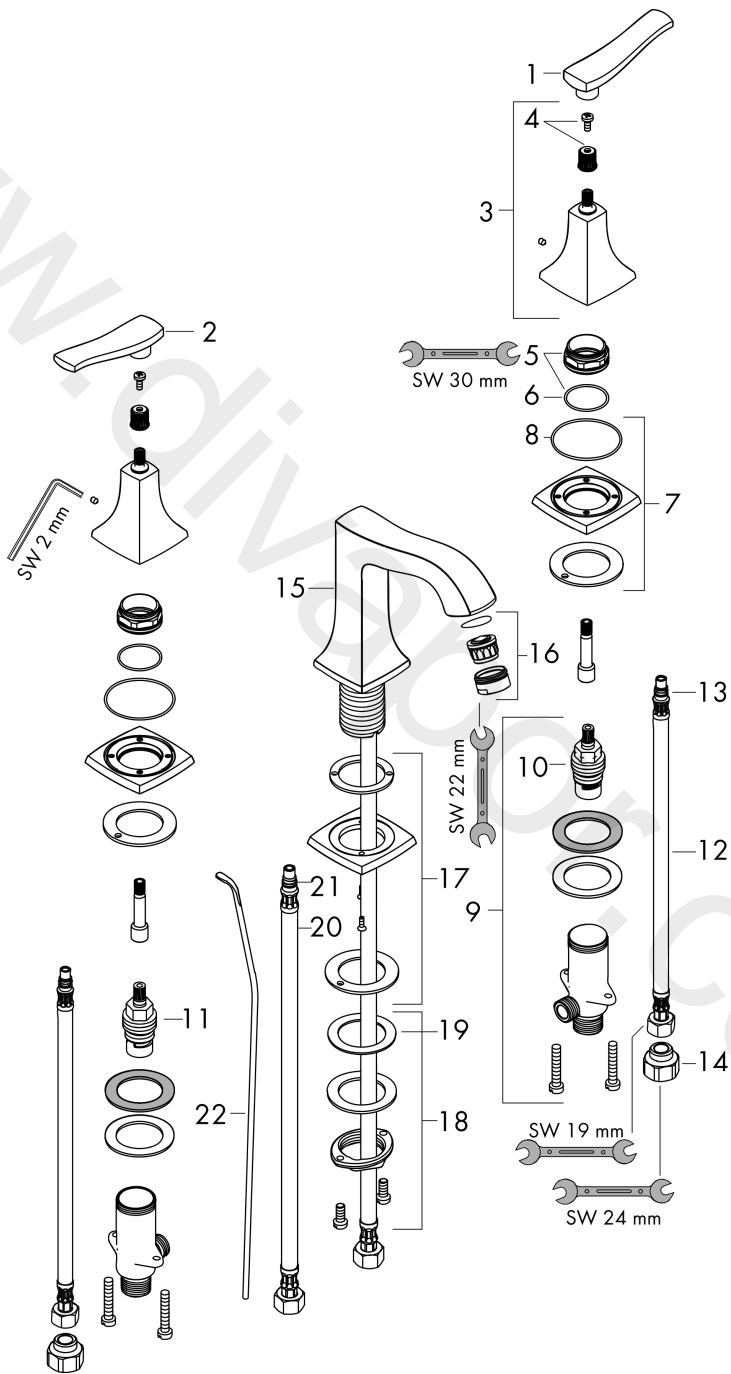

Metropol Classic

3-hole basin mixer 110 with lever handles and pop-up waste set 3 ticks

Finish: **Chrome** Article Number: **31355009**

Description

product features

- consists of: 3-hole basin mixer, waste set
- ComfortZone 110
- projection: 115 mm
- spout height: 107 mm
- handle variant: lever handle
- maximum flow rate at 3 bar: 1,9 l/min
- ceramic valves hot/cold 90°
- temperature limitation adjustable
- pop-up waste set G 1¼
- material waste set: metal
- connection type: G ½ connections
- connection dimension: DN15

Technology

Product image

Scale drawing

Flowchart

Metropol Classic
3-hole basin mixer 110 with lever handles and pop-up waste set 3 ticks
 Finish: **Chrome** Article Number: **31355009**

Exploded Drawing

Year of production: >04/20

Metropol Classic

3-hole basin mixer 110 with lever handles and pop-up waste set 3 ticks

Finish: **Chrome** Article Number: **31355009**

Spare part list

Year of production: >04/20

Pos.	Description	Article Number	Price	PU
1	handle for cold water	92822000	£ 51,00	1
2	handle for hot water	92821000	£ 51,00	1
3	escutcheon for handle	92824000	£ 79,00	1
4	handle fixing set	98932000	£ 16,10	1
5	nut	92825000	£ 35,00	1
6	O-ring 29x1,5	92738000	£ 3,30	1
7	escutcheon	92823000	£ 51,00	1
8	O-ring 48x1,5	92159000	£ 3,30	1
9	stop valve cpl.	97357000	£ 137,00	1
10	shut off unit right closing	94009000	£ 43,00	1
11	shut off unit left closing	94008000	£ 43,00	1
12	connection hose 450 mm M10x1 G3/8	96507000	£ 43,00	1
13	O-ring 8x1,75	97827000	£ 3,30	1
14	set of adapters	93395000	£ 25,00	1
15	spout cpl.	95394000	£ 275,00	1
16	aerator M24x1 (1,9 l/min)	93081000	£ 51,00	1
17	escutcheon for spout	92814000	£ 51,00	1
18	fixing set (Ø 32)	13961000	£ 25,00	1
19	lever collar	97548000	£ 3,30	1
20	connection hose 450 mm M8x0,75 G3/8	97206000	£ 35,00	1
21	O-ring 7x1,5	98422000	£ 3,30	1
22	pull rod	96657000	£ 13,30	1
a	pop up waste	94139000	£ 96,00	1
b	fixation extension 35 mm	13898000	£ 79,00	1