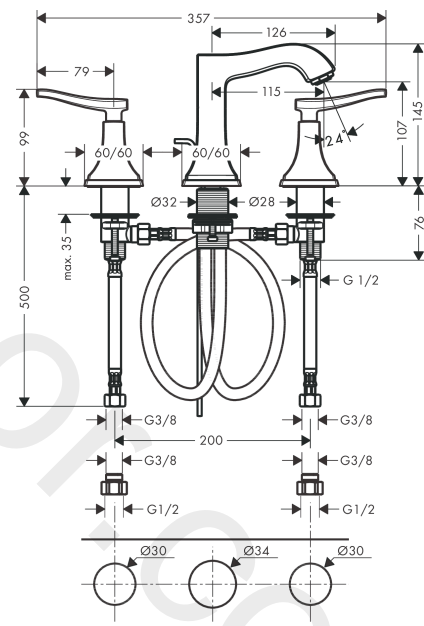

Metropol Classic

3-hole basin mixer 110 with lever handles and pop-up waste set 2 ticks

Finish: **Chrome** Article Number: **31354009**

Description

product features

- consists of: 3-hole basin mixer, waste set
- ComfortZone 110
- projection: 115 mm
- spout height: 107 mm
- handle variant: lever handle
- spray type: normal spray
- maximum flow rate at 3 bar: 3,8 l/min
- ceramic valves hot/cold 90°
- pop-up waste set G 1¼
- material waste set: metal
- connection type: G ½ connections
- connection dimension: DN15

Technology

Product image

Scale drawing

Flowchart

Metropol Classic
3-hole basin mixer 110 with lever handles and pop-up waste set 2 ticks
 Finish: **Chrome** Article Number: **31354009**

Exploded Drawing

Year of production: >04/20

Metropol Classic

3-hole basin mixer 110 with lever handles and pop-up waste set 2 ticks

Finish: **Chrome** Article Number: **31354009**

Spare part list

Year of production: >04/20

Pos.	Description	Article Number	Price	PU
1	handle for cold water	92822000	£ 51,00	1
2	handle for hot water	92821000	£ 51,00	1
3	escutcheon for handle	92824000	£ 79,00	1
4	handle fixing set	98932000	£ 16,10	1
5	nut	92825000	£ 35,00	1
6	O-ring 29x1,5	92738000	£ 3,30	1
7	escutcheon	92823000	£ 51,00	1
8	O-ring 48x1,5	92159000	£ 3,30	1
9	stop valve cpl.	97357000	£ 137,00	1
10	shut off unit left closing	94008000	£ 43,00	1
11	shut off unit right closing	94009000	£ 43,00	1
12	connection hose 450 mm M10x1 G3/8	96507000	£ 43,00	1
13	O-ring 8x1,75	97827000	£ 3,30	1
14	set of adapters	93395000	£ 25,00	1
15	spout cpl.	95394000	£ 275,00	1
16	aerator M24x1	98453000	£ 20,50	1
17	escutcheon for spout	92814000	£ 51,00	1
18	fixing set (Ø 32)	13961000	£ 25,00	1
19	lever collar	97548000	£ 3,30	1
20	connection hose 450 mm M8x0,75 G3/8	97206000	£ 35,00	1
21	O-ring 7x1,5	98422000	£ 3,30	1
22	pull rod	96657000	£ 13,30	1
a	pop up waste	94139000	£ 96,00	1
b	fixation extension 35 mm	13898000	£ 79,00	1