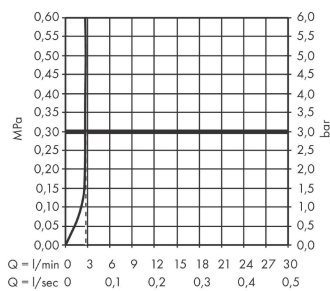

Metropol Classic

3-hole basin mixer 110 with lever handles and pop-up waste set 2 ticks

Finish: **Chrome** Article Number: **31354009**

Description

product features

- consists of: 3-hole basin mixer, waste set
- ComfortZone 110
- projection: 115 mm
- spout height: 107 mm
- handle variant: lever handle
- spray type: normal spray
- maximum flow rate at 3 bar: 3,8 l/min
- ceramic valves hot/cold 90°
- pop-up waste set G 1¼
- material waste set: metal
- connection type: G ½ connections
- connection dimension: DN15

Technology

Product image

Scale drawing

Flowchart

Metropol Classic
3-hole basin mixer 110 with lever handles and pop-up waste set 2 ticks
 Finish: **Chrome** Article Number: **31354009**

Exploded Drawing

Year of production: >04/20

Metropol Classic

3-hole basin mixer 110 with lever handles and pop-up waste set 2 ticks

Finish: **Chrome** Article Number: **31354009**

Spare part list

Year of production: >04/20

Pos.	Description	Article Number	Price	PU
1	handle for cold water	92822000	£ 51,00	1
2	handle for hot water	92821000	£ 51,00	1
3	escutcheon for handle	92824000	£ 79,00	1
4	handle fixing set	98932000	£ 16,10	1
5	nut	92825000	£ 35,00	1
6	O-ring 29x1,5	92738000	£ 3,30	1
7	escutcheon	92823000	£ 51,00	1
8	O-ring 48x1,5	92159000	£ 3,30	1
9	stop valve cpl.	97357000	£ 137,00	1
10	shut off unit left closing	94008000	£ 43,00	1
11	shut off unit right closing	94009000	£ 43,00	1
12	connection hose 450 mm M10x1 G3/8	96507000	£ 43,00	1
13	O-ring 8x1,75	97827000	£ 3,30	1
14	set of adapters	93395000	£ 25,00	1
15	spout cpl.	95394000	£ 275,00	1
16	aerator M24x1	98453000	£ 20,50	1
17	escutcheon for spout	92814000	£ 51,00	1
18	fixing set (Ø 32)	13961000	£ 25,00	1
19	lever collar	97548000	£ 3,30	1
20	connection hose 450 mm M8x0,75 G3/8	97206000	£ 35,00	1
21	O-ring 7x1,5	98422000	£ 3,30	1
22	pull rod	96657000	£ 13,30	1
a	pop up waste	94139000	£ 96,00	1
b	fixation extension 35 mm	13898000	£ 79,00	1