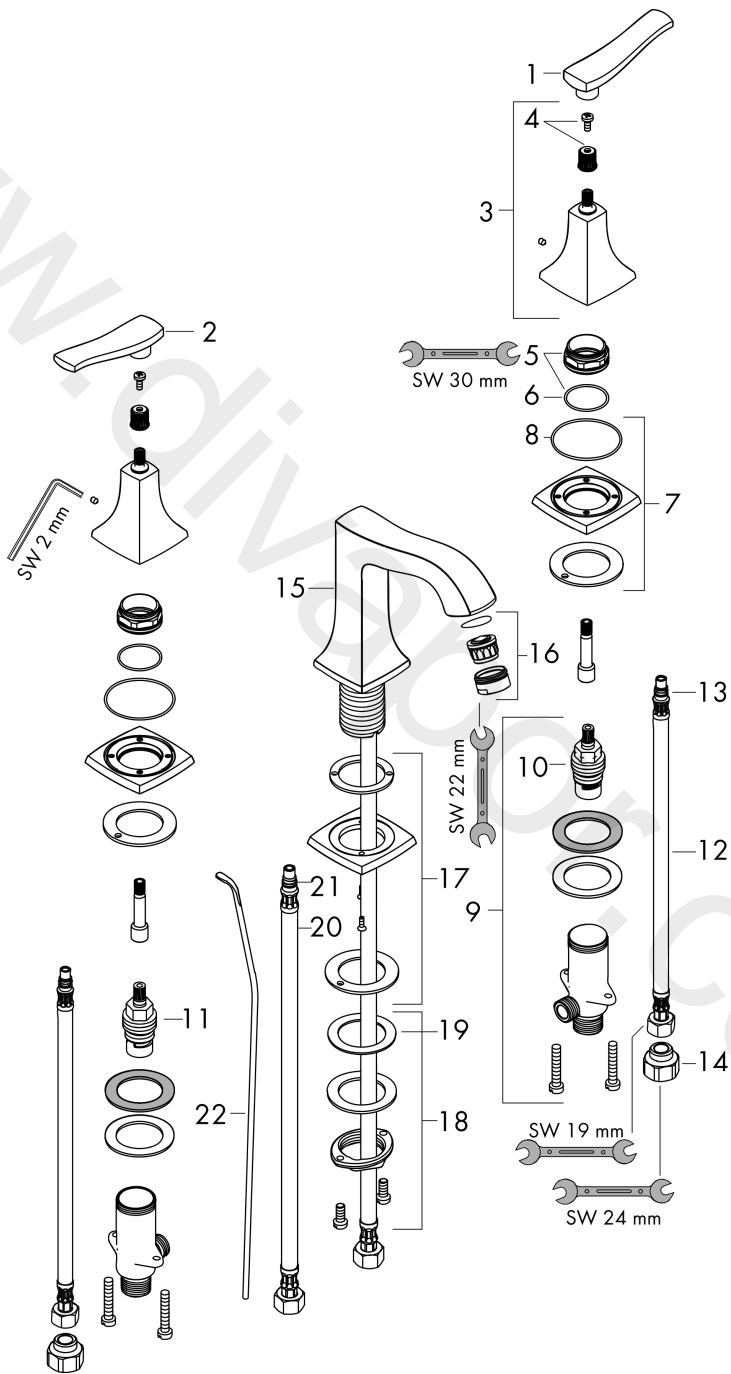

Metropol Classic

3-hole basin mixer 110 with lever handles and pop-up waste set 2 ticks

Finish: **Chrome** Article Number: **31354009**

Description

product features

- consists of: 3-hole basin mixer, waste set
- ComfortZone 110
- projection: 115 mm
- spout height: 107 mm
- handle variant: lever handle
- spray type: normal spray
- maximum flow rate at 3 bar: 3,8 l/min
- ceramic valves hot/cold 90°
- pop-up waste set G 1¼
- material waste set: metal
- connection type: G ½ connections
- connection dimension: DN15

Technology

Product image

Scale drawing

Flowchart

Metropol Classic
3-hole basin mixer 110 with lever handles and pop-up waste set 2 ticks
 Finish: **Chrome** Article Number: **31354009**

Exploded Drawing

Year of production: >04/20

Metropol Classic

3-hole basin mixer 110 with lever handles and pop-up waste set 2 ticks

Finish: **Chrome** Article Number: **31354009**

Spare part list

Year of production: >04/20

Pos.	Description	Article Number	Price	PU
1	handle for cold water	92822000	£ 51,00	1
2	handle for hot water	92821000	£ 51,00	1
3	escutcheon for handle	92824000	£ 79,00	1
4	handle fixing set	98932000	£ 16,10	1
5	nut	92825000	£ 35,00	1
6	O-ring 29x1,5	92738000	£ 3,30	1
7	escutcheon	92823000	£ 51,00	1
8	O-ring 48x1,5	92159000	£ 3,30	1
9	stop valve cpl.	97357000	£ 137,00	1
10	shut off unit left closing	94008000	£ 43,00	1
11	shut off unit right closing	94009000	£ 43,00	1
12	connection hose 450 mm M10x1 G3/8	96507000	£ 43,00	1
13	O-ring 8x1,75	97827000	£ 3,30	1
14	set of adapters	93395000	£ 25,00	1
15	spout cpl.	95394000	£ 275,00	1
16	aerator M24x1	98453000	£ 20,50	1
17	escutcheon for spout	92814000	£ 51,00	1
18	fixing set (Ø 32)	13961000	£ 25,00	1
19	lever collar	97548000	£ 3,30	1
20	connection hose 450 mm M8x0,75 G3/8	97206000	£ 35,00	1
21	O-ring 7x1,5	98422000	£ 3,30	1
22	pull rod	96657000	£ 13,30	1
a	pop up waste	94139000	£ 96,00	1
b	fixation extension 35 mm	13898000	£ 79,00	1