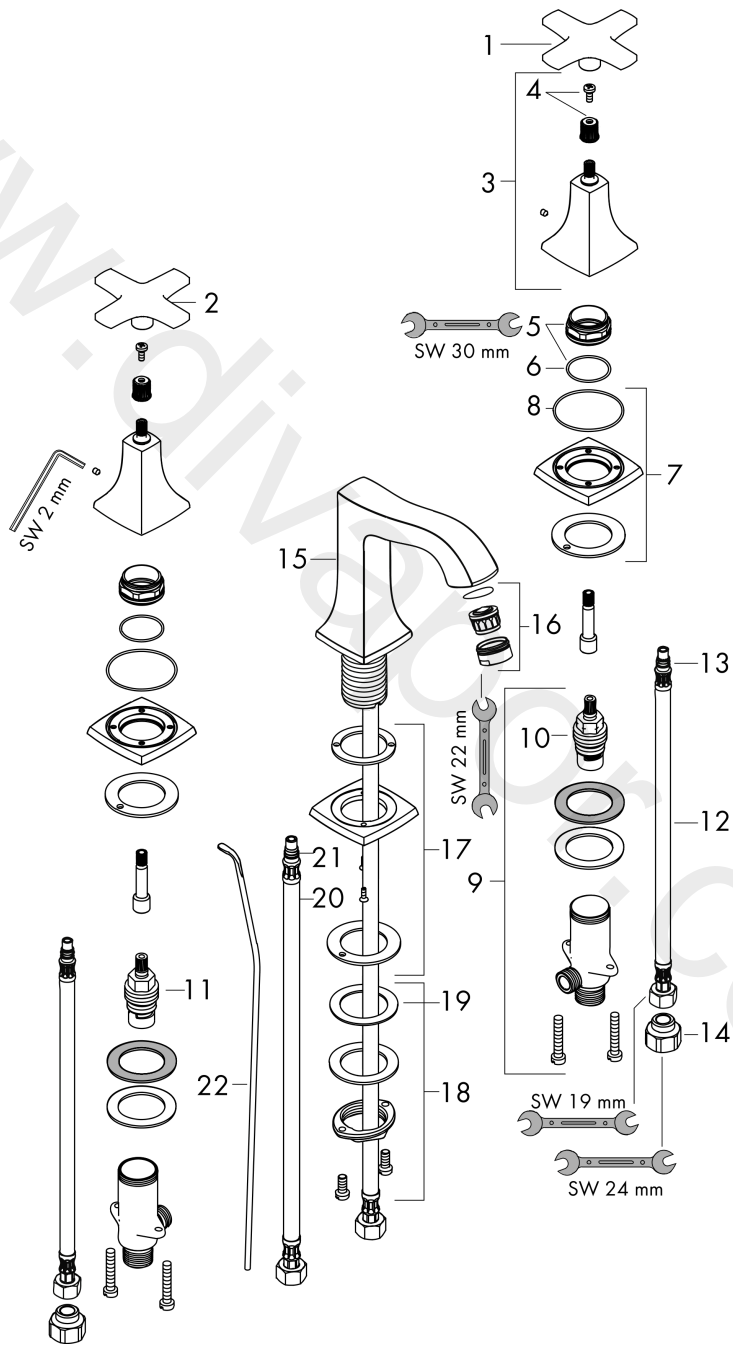

Metropol Classic

3-hole basin mixer 110 with cross handles and pop-up waste set 3 ticks

Finish: **Chrome** Article Number: **31353009**

Spare part list

Year of production: >04/20

| Pos. | Description | Article Number | Price | PU |
|------|-------------------------------------|----------------|----------|----|
| 1 | handle for cold water | 92827000 | £ 96,00 | 1 |
| 2 | handle for hot water | 92826000 | £ 96,00 | 1 |
| 3 | escutcheon for handle | 92824000 | £ 79,00 | 1 |
| 4 | handle fixing set | 98932000 | £ 16,10 | 1 |
| 5 | nut | 92825000 | £ 35,00 | 1 |
| 6 | O-ring 29x1,5 | 92738000 | £ 3,30 | 1 |
| 7 | escutcheon | 92823000 | £ 51,00 | 1 |
| 8 | O-ring 48x1,5 | 92159000 | £ 3,30 | 1 |
| 9 | stop valve cpl. | 97357000 | £ 137,00 | 1 |
| 10 | shut off unit left closing | 94008000 | £ 43,00 | 1 |
| 11 | shut off unit right closing | 94009000 | £ 43,00 | 1 |
| 12 | connection hose 450 mm M10x1 G3/8 | 96507000 | £ 43,00 | 1 |
| 13 | O-ring 8x1,75 | 97827000 | £ 3,30 | 1 |
| 14 | set of adapters | 93395000 | £ 25,00 | 1 |
| 15 | spout cpl. | 95394000 | £ 275,00 | 1 |
| 16 | aerator M24x1 (1,9 l/min) | 93081000 | £ 51,00 | 1 |
| 17 | escutcheon for spout | 92814000 | £ 51,00 | 1 |
| 18 | fixing set (Ø 32) | 13961000 | £ 25,00 | 1 |
| 19 | lever collar | 97548000 | £ 3,30 | 1 |
| 20 | connection hose 450 mm M8x0,75 G3/8 | 97206000 | £ 35,00 | 1 |
| 21 | O-ring 7x1,5 | 98422000 | £ 3,30 | 1 |
| 22 | pull rod | 96657000 | £ 13,30 | 1 |
| a | pop up waste | 94139000 | £ 96,00 | 1 |
| b | fixation extension 35 mm | 13898000 | £ 79,00 | 1 |