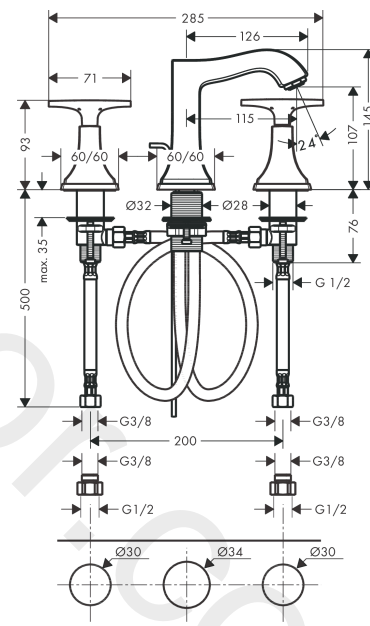

Metropol Classic

3-hole basin mixer 110 with cross handles and pop-up waste set 3 ticks

Finish: **Chrome** Article Number: **31353009**

Description

product features

- consists of: 3-hole basin mixer, waste set
- ComfortZone 110
- projection: 115 mm
- spout height: 107 mm
- handle variant: cross handle
- maximum flow rate at 3 bar: 1,9 l/min
- ceramic valves hot/cold 90°
- temperature limitation adjustable
- pop-up waste set G 1¼
- material waste set: metal
- connection type: G ½ connections
- connection dimension: DN15

Technology

Product image

Scale drawing

Flowchart

Metropol Classic
3-hole basin mixer 110 with cross handles and pop-up waste set 3 ticks
 Finish: **Chrome** Article Number: **31353009**

Exploded Drawing

Year of production: >04/20