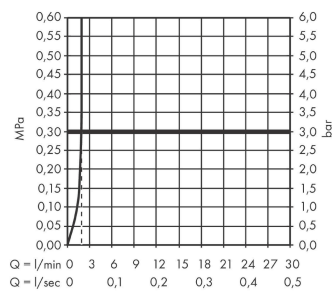

Metropol Classic

3-hole basin mixer 110 with cross handles and pop-up waste set 3 ticks

Finish: **Chrome** Article Number: **31353009**

Description

product features

- consists of: 3-hole basin mixer, waste set
- ComfortZone 110
- projection: 115 mm
- spout height: 107 mm
- handle variant: cross handle
- maximum flow rate at 3 bar: 1,9 l/min
- ceramic valves hot/cold 90°
- temperature limitation adjustable
- pop-up waste set G 1¼
- material waste set: metal
- connection type: G ½ connections
- connection dimension: DN15

Technology

Product image

Scale drawing

Flowchart

Metropol Classic
3-hole basin mixer 110 with cross handles and pop-up waste set 3 ticks
 Finish: **Chrome** Article Number: **31353009**

Exploded Drawing

Year of production: >04/20