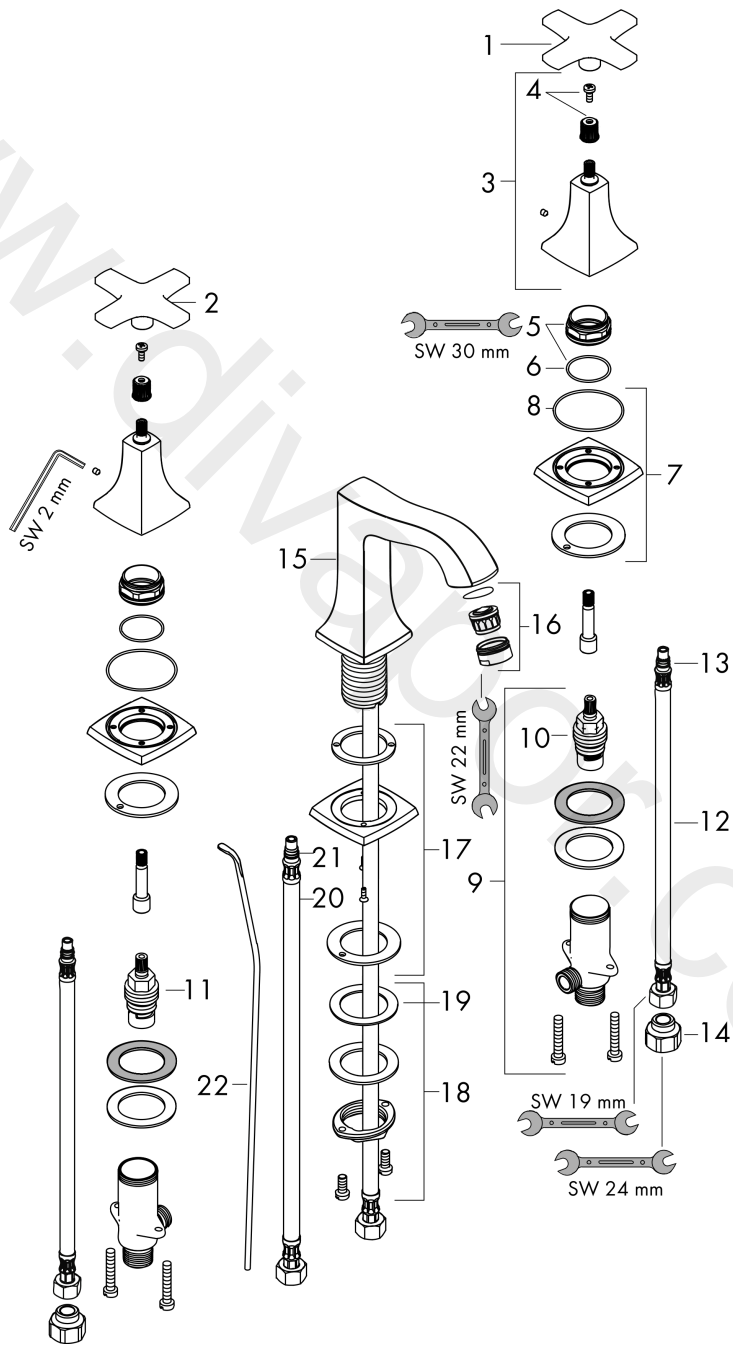

Metropol Classic
3-hole basin mixer 110 with cross handles and pop-up waste set 2 ticks
 Finish: **Chrome** Article Number: **31352009**

Flowchart

www.divapor.com

Metropol Classic
3-hole basin mixer 110 with cross handles and pop-up waste set 2 ticks
 Finish: **Chrome** Article Number: **31352009**

Exploded Drawing

Year of production: >04/20

Metropol Classic

3-hole basin mixer 110 with cross handles and pop-up waste set 2 ticks

Finish: **Chrome** Article Number: **31352009**

Spare part list

Year of production: >04/20

Pos.	Description	Article Number	Price	PU
1	handle for cold water	92827000	£ 96,00	1
2	handle for hot water	92826000	£ 96,00	1
3	escutcheon for handle	92824000	£ 79,00	1
4	handle fixing set	98932000	£ 16,10	1
5	nut	92825000	£ 35,00	1
6	O-ring 29x1,5	92738000	£ 3,30	1
7	escutcheon	92823000	£ 51,00	1
8	O-ring 48x1,5	92159000	£ 3,30	1
9	stop valve cpl.	97357000	£ 137,00	1
10	shut off unit left closing	94008000	£ 43,00	1
11	shut off unit right closing	94009000	£ 43,00	1
12	connection hose 450 mm M10x1 G3/8	96507000	£ 43,00	1
13	O-ring 8x1,75	97827000	£ 3,30	1
14	set of adapters	93395000	£ 25,00	1
15	spout cpl.	95394000	£ 275,00	1
16	aerator M24x1	98453000	£ 20,50	1
17	escutcheon for spout	92814000	£ 51,00	1
18	fixing set (Ø 32)	13961000	£ 25,00	1
19	lever collar	97548000	£ 3,30	1
20	connection hose 450 mm M8x0,75 G3/8	97206000	£ 35,00	1
21	O-ring 7x1,5	98422000	£ 3,30	1
22	pull rod	96657000	£ 13,30	1
a	pop up waste	94139000	£ 96,00	1
b	fixation extension 35 mm	13898000	£ 79,00	1