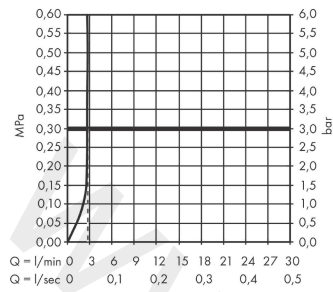

Metropol Classic
3-hole basin mixer 110 with cross handles and pop-up waste set 2 ticks
 Finish: **Chrome** Article Number: **31352009**

Flowchart

www.divapor.com

Metropol Classic
3-hole basin mixer 110 with cross handles and pop-up waste set 2 ticks
 Finish: **Chrome** Article Number: **31352009**

Exploded Drawing

Year of production: >04/20

Metropol Classic

3-hole basin mixer 110 with cross handles and pop-up waste set 2 ticks

Finish: **Chrome** Article Number: **31352009**

Spare part list

Year of production: >04/20

Pos.	Description	Article Number	Price	PU
1	handle for cold water	92827000	£ 96,00	1
2	handle for hot water	92826000	£ 96,00	1
3	escutcheon for handle	92824000	£ 79,00	1
4	handle fixing set	98932000	£ 16,10	1
5	nut	92825000	£ 35,00	1
6	O-ring 29x1,5	92738000	£ 3,30	1
7	escutcheon	92823000	£ 51,00	1
8	O-ring 48x1,5	92159000	£ 3,30	1
9	stop valve cpl.	97357000	£ 137,00	1
10	shut off unit left closing	94008000	£ 43,00	1
11	shut off unit right closing	94009000	£ 43,00	1
12	connection hose 450 mm M10x1 G3/8	96507000	£ 43,00	1
13	O-ring 8x1,75	97827000	£ 3,30	1
14	set of adapters	93395000	£ 25,00	1
15	spout cpl.	95394000	£ 275,00	1
16	aerator M24x1	98453000	£ 20,50	1
17	escutcheon for spout	92814000	£ 51,00	1
18	fixing set (Ø 32)	13961000	£ 25,00	1
19	lever collar	97548000	£ 3,30	1
20	connection hose 450 mm M8x0,75 G3/8	97206000	£ 35,00	1
21	O-ring 7x1,5	98422000	£ 3,30	1
22	pull rod	96657000	£ 13,30	1
a	pop up waste	94139000	£ 96,00	1
b	fixation extension 35 mm	13898000	£ 79,00	1