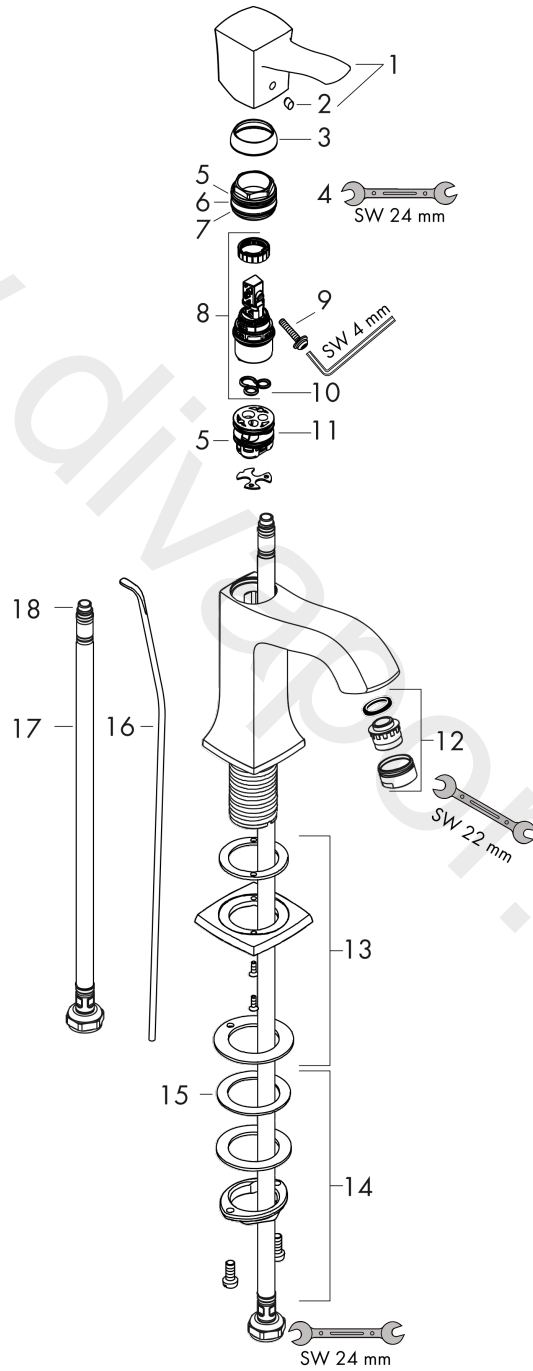

Metropol Classic

Single lever basin mixer 260 with lever handle for wash bowls with pop-up waste set 3 ticks

Finish: **Chrome** Article Number: **31351009**

Description

product features

- consists of: single lever basin mixer, waste set
- ComfortZone 260
- projection: 191 mm
- spout height: 254 mm
- handle variant: lever handle
- maximum flow rate at 3 bar: 1,9 l/min
- ceramic cartridge
- temperature limitation adjustable
- pop-up waste set G 1¼
- material waste set: metal
- connection type: G ½ connections
- connection dimension: DN15

Technology

Product image

Scale drawing

Flowchart

Metropol Classic

Single lever basin mixer 260 with lever handle for wash bowls with pop-up waste set 3 ticks

Finish: **Chrome** Article Number: **31351009**

Exploded Drawing

Year of production: >04/20

Metropol Classic

Single lever basin mixer 260 with lever handle for wash bowls with pop-up waste set 3 ticks

Finish: **Chrome** Article Number: **31351009**

Spare part list

Year of production: >04/20

Pos.	Description	Article Number	Price	PU
1	handle	92815000	£ 64,00	1
2	screw cover	96338000	£ 3,30	1
3	flange	98863000	£ 51,00	1
4	nut	98864000	£ 43,00	1
5	O-ring 23x2	98398000	£ 3,30	1
6	O-ring 27x1,5	92527000	£ 13,30	1
7	O-ring 25x1,5	98146000	£ 3,30	1
8	cartridge, assy	95973000	£ 79,00	1
9	locking screw for handle	95140000	£ 6,10	1
10	seal	98865000	£ 35,00	1
11	adapter for cartridge	98866000	£ 35,00	1
12	aerator M24x1 (1,9 l/min)	92300000	£ 35,00	1
13	escutcheon for spout	92814000	£ 51,00	1
14	fixing set (Ø 32)	13961000	£ 25,00	1
15	lever collar	97548000	£ 3,30	1
16	pull rod	96657000	£ 13,30	1
17	connection hose 900 mm M8x0,75 G½	97489000	£ 35,00	1
18	O-ring 6,6x1,6	93019000	£ 3,30	1
a	pop up waste	94139000	£ 96,00	1
b	pop up waste	94139007	-	1
c	fixation extension 35 mm	13898000	£ 79,00	1