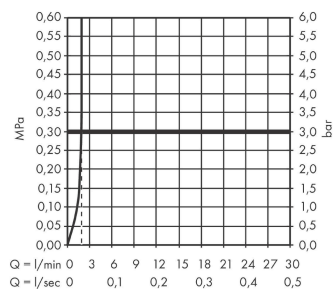

Metropol Classic

Single lever basin mixer 260 with lever handle for wash bowls with pop-up waste set 3 ticks

Finish: **Chrome** Article Number: **31351009**

Description

product features

- consists of: single lever basin mixer, waste set
- ComfortZone 260
- projection: 191 mm
- spout height: 254 mm
- handle variant: lever handle
- maximum flow rate at 3 bar: 1,9 l/min
- ceramic cartridge
- temperature limitation adjustable
- pop-up waste set G 1¼
- material waste set: metal
- connection type: G ½ connections
- connection dimension: DN15

Technology

Product image

Scale drawing

Flowchart

Metropol Classic

Single lever basin mixer 260 with lever handle for wash bowls with pop-up waste set 3 ticks

Finish: **Chrome** Article Number: **31351009**

Exploded Drawing