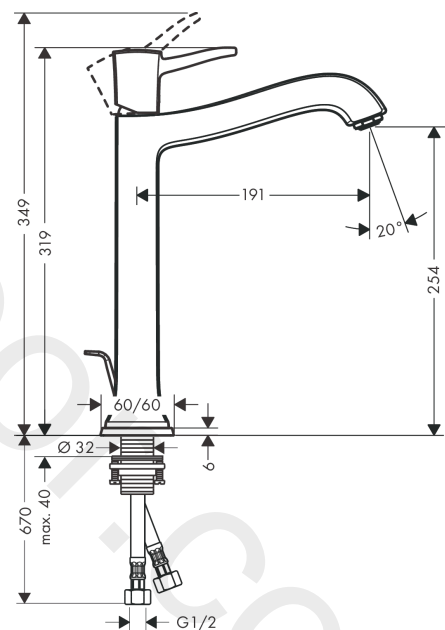

Metropol Classic

Single lever basin mixer 260 with lever handle for wash bowls with pop-up waste set 3 ticks

Finish: **Chrome** Article Number: **31351009**

Description

product features

- consists of: single lever basin mixer, waste set
- ComfortZone 260
- projection: 191 mm
- spout height: 254 mm
- handle variant: lever handle
- maximum flow rate at 3 bar: 1,9 l/min
- ceramic cartridge
- temperature limitation adjustable
- pop-up waste set G 1¼
- material waste set: metal
- connection type: G ½ connections
- connection dimension: DN15

Technology

Product image

Scale drawing

Flowchart

Metropol Classic

Single lever basin mixer 260 with lever handle for wash bowls with pop-up waste set 3 ticks

Finish: **Chrome** Article Number: **31351009**

Exploded Drawing

Year of production: >04/20

Metropol Classic

Single lever basin mixer 260 with lever handle for wash bowls with pop-up waste set 3 ticks

Finish: **Chrome** Article Number: **31351009**

Spare part list

Year of production: >04/20

Pos.	Description	Article Number	Price	PU
1	handle	92815000	£ 64,00	1
2	screw cover	96338000	£ 3,30	1
3	flange	98863000	£ 51,00	1
4	nut	98864000	£ 43,00	1
5	O-ring 23x2	98398000	£ 3,30	1
6	O-ring 27x1,5	92527000	£ 13,30	1
7	O-ring 25x1,5	98146000	£ 3,30	1
8	cartridge, assy	95973000	£ 79,00	1
9	locking screw for handle	95140000	£ 6,10	1
10	seal	98865000	£ 35,00	1
11	adapter for cartridge	98866000	£ 35,00	1
12	aerator M24x1 (1,9 l/min)	92300000	£ 35,00	1
13	escutcheon for spout	92814000	£ 51,00	1
14	fixing set (Ø 32)	13961000	£ 25,00	1
15	lever collar	97548000	£ 3,30	1
16	pull rod	96657000	£ 13,30	1
17	connection hose 900 mm M8x0,75 G½	97489000	£ 35,00	1
18	O-ring 6,6x1,6	93019000	£ 3,30	1
a	pop up waste	94139000	£ 96,00	1
b	pop up waste	94139007	-	1
c	fixation extension 35 mm	13898000	£ 79,00	1