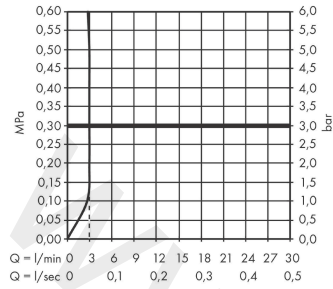

Metropol Classic

Single lever basin mixer 260 with lever handle for wash bowls with pop-up waste set 2 ticks

Finish: **Chrome** Article Number: **31350009**

Description

product features

- consists of: single lever basin mixer, waste set
- ComfortZone 260
- projection: 191 mm
- spout height: 254 mm
- handle variant: lever handle
- spray type: normal spray
- maximum flow rate at 3 bar: 3,8 l/min
- ceramic cartridge
- temperature limitation adjustable
- pop-up waste set G 1¼
- material waste set: metal
- connection type: G ½ connections
- connection dimension: DN15

Technology

Product image

Scale drawing

Metropol Classic

Single lever basin mixer 260 with lever handle for wash bowls with pop-up waste set 2 ticks

Finish: **Chrome** Article Number: **31350009**

Flowchart

Metropol Classic