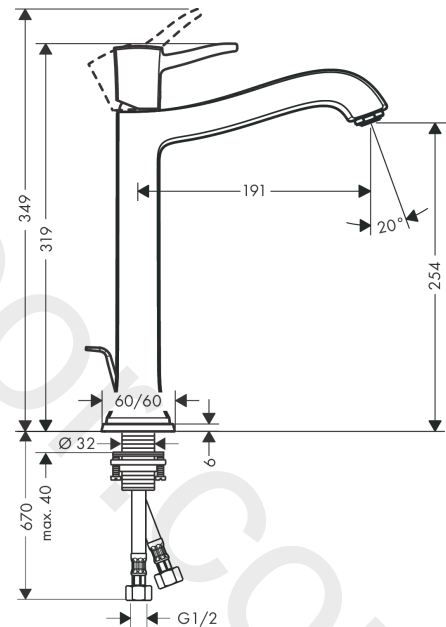

Metropol Classic

Single lever basin mixer 260 with lever handle for wash bowls with pop-up waste set 2 ticks

Finish: **Chrome** Article Number: **31350009**

Description

product features

- consists of: single lever basin mixer, waste set
- ComfortZone 260
- projection: 191 mm
- spout height: 254 mm
- handle variant: lever handle
- spray type: normal spray
- maximum flow rate at 3 bar: 3,8 l/min
- ceramic cartridge
- temperature limitation adjustable
- pop-up waste set G 1¼
- material waste set: metal
- connection type: G ½ connections
- connection dimension: DN15

Technology

Product image

Scale drawing

Metropol Classic

Single lever basin mixer 260 with lever handle for wash bowls with pop-up waste set 2 ticks

Finish: **Chrome** Article Number: **31350009**

Flowchart

Metropol Classic

Single lever basin mixer 260 with lever handle for wash bowls with pop-up waste set 2 ticks

Finish: **Chrome** Article Number: **31350009**

Exploded Drawing

Year of production: >04/20

Metropol Classic**Single lever basin mixer 260 with lever handle for wash bowls with pop-up waste set 2 ticks**Finish: **Chrome** Article Number: **31350009****Spare part list**