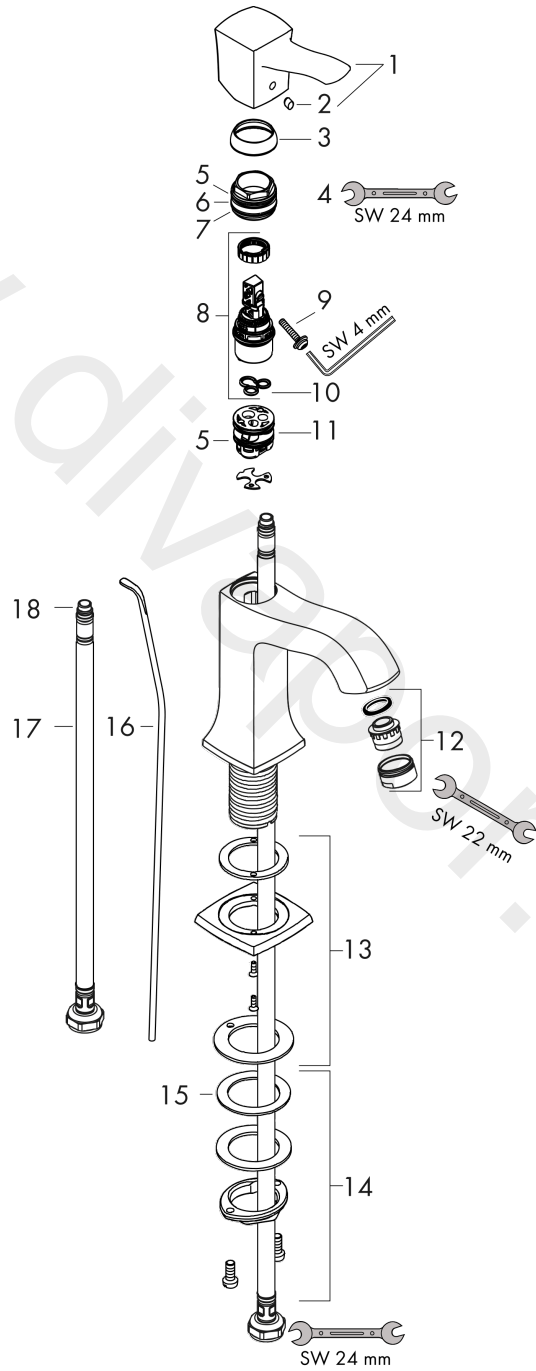

Metropol Classic

Single lever basin mixer 260 with lever handle for wash bowls with pop-up waste set 2 ticks

Finish: **Chrome** Article Number: **31350009**

Description

product features

- consists of: single lever basin mixer, waste set
- ComfortZone 260
- projection: 191 mm
- spout height: 254 mm
- handle variant: lever handle
- spray type: normal spray
- maximum flow rate at 3 bar: 3,8 l/min
- ceramic cartridge
- temperature limitation adjustable
- pop-up waste set G 1¼
- material waste set: metal
- connection type: G ½ connections
- connection dimension: DN15

Single lever basin mixer 260 with lever handle for wash bowls with pop-up waste set 2 ticks

Finish: **Chrome** Article Number: **31350009**

Exploded Drawing

Year of production: >04/20

Metropol Classic**Single lever basin mixer 260 with lever handle for wash bowls with pop-up waste set 2 ticks**Finish: **Chrome** Article Number: **31350009****Spare part list**

Year of production: >04/20

Pos.	Description	Article Number	Price	PU
1	handle	92815000	£ 64,00	1
2	screw cover	96338000	£ 3,30	1
3	flange	98863000	£ 51,00	1
4	nut	98864000	£ 43,00	1
5	O-ring 23x2	98398000	£ 3,30	1
6	O-ring 27x1,5	92527000	£ 13,30	1
7	O-ring 25x1,5	98146000	£ 3,30	1
8	cartridge, assy	95973000	£ 79,00	1
9	locking screw for handle	95140000	£ 6,10	1
10	seal	98865000	£ 35,00	1
11	adapter for cartridge	98866000	£ 35,00	1
12	aerator M24x1	98453000	£ 20,50	1
13	escutcheon for spout	92814000	£ 51,00	1
14	fixing set (Ø 32)	13961000	£ 25,00	1
15	lever collar	97548000	£ 3,30	1
16	pull rod	96657000	£ 13,30	1
17	connection hose 900 mm M8x0,75 G½	97489000	£ 35,00	1
18	O-ring 6,6x1,6	93019000	£ 3,30	1
19	sealing set	95581000	£ 6,10	1
a	pop up waste	94139000	£ 96,00	1
b	pop up waste	94139007	-	1
c	fixation extension 35 mm	13898000	£ 79,00	1