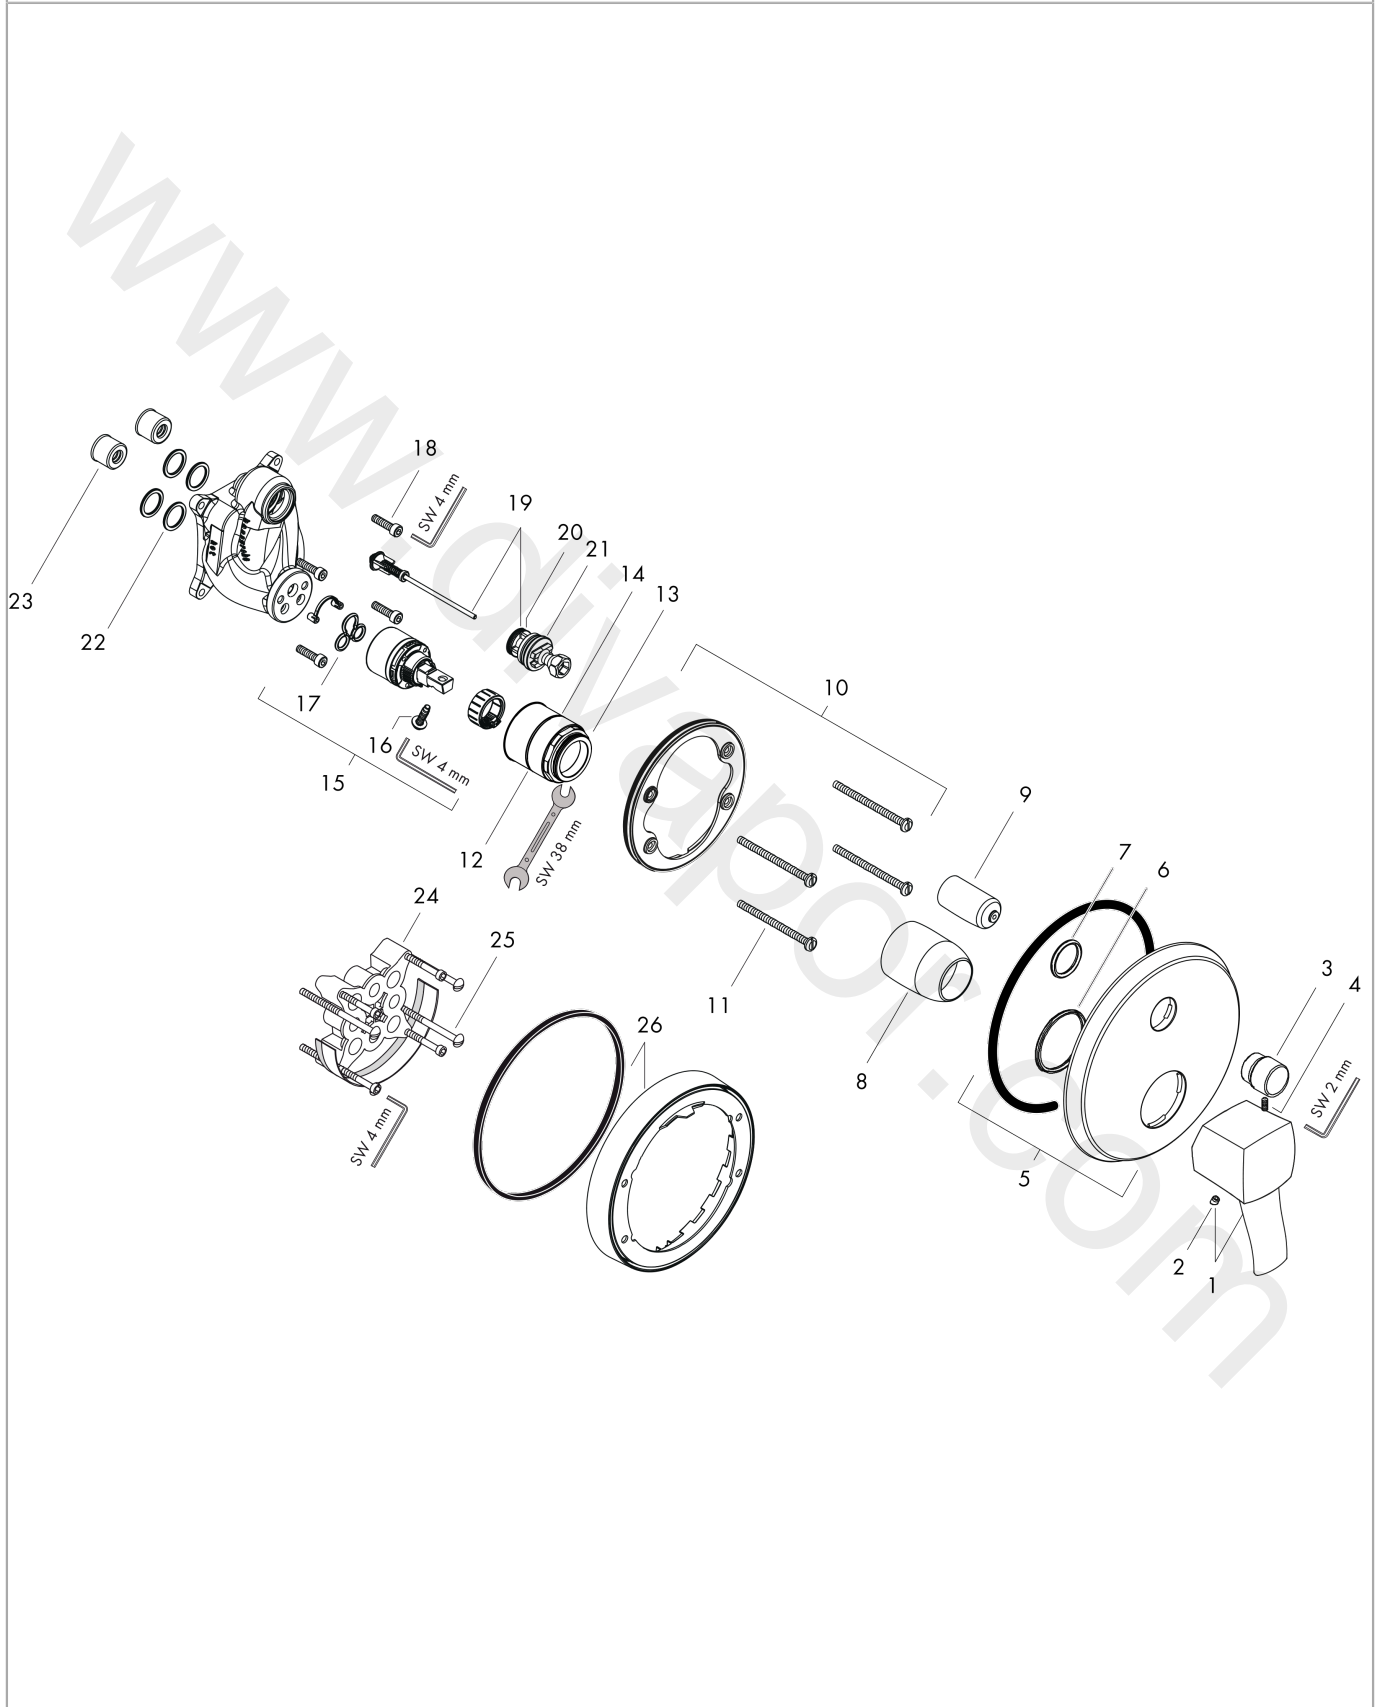

Metropol Classic

Single lever bath mixer for concealed installation with lever handle for iBox universal

Surfaces: Article Number: **31345090**

Exploded Drawing

Year of production: **10/16 - 06/22**

Metropol Classic**Single lever bath mixer for concealed installation with lever handle for iBox universal**Surfaces: Article Number: **31345090****Spare part list**Year of production: **10/16 - 06/22**

Pos.	Description	Article Number	Price	PU
1	handle	92817090	£ 110,00	1
2	screw cover	96338000	£ 3,30	1
3	diverter knob	98795000	£ 51,00	1
4	hollow set screw M4x10	97667000	£ 3,30	1
5	escutcheon	95410000	£ 79,00	1
6	O-ring 43x3	98418000	£ 3,30	1
7	O-ring 23x3	98142000	£ 3,30	1
8	sleeve	98790000	£ 35,00	1
9	sleeve	98794000	£ 35,00	1
10	holder for escutcheon	98793000	£ 43,00	1
11	set of fixing screws	96454000	£ 9,00	1
12	nut	98796000	£ 43,00	1
13	O-ring 30x1,5	98433000	£ 3,30	1
14	O-ring 39x1,5	98400000	£ 3,30	1
15	cartridge, assy	92730000	£ 35,00	1
16	locking screw for handle	95140000	£ 6,10	1
17	seal	95008000	£ 9,00	1
18	set of screws	96525000	£ 9,00	1
19	selector assy	95014000	£ 64,00	1
20	O-ring 17x2	98199000	£ 3,30	1
21	O-ring 20x2,5	92602000	£ 6,10	1
22	O-ring 16x2	98133000	£ 3,30	1
23	noise reduction	94073000	£ 25,00	1
24	extension 25 mm	13595000	£ 75,00	1
25	set of fixing screws	97747000	£ 3,30	1
26	extension 22 mm (Ø 150 mm)	13597000	£ 72,00	1
a	concealed item	01800180	£ 163,00	1
b	adapter for exchanged connections	93181000	£ 275,00	1