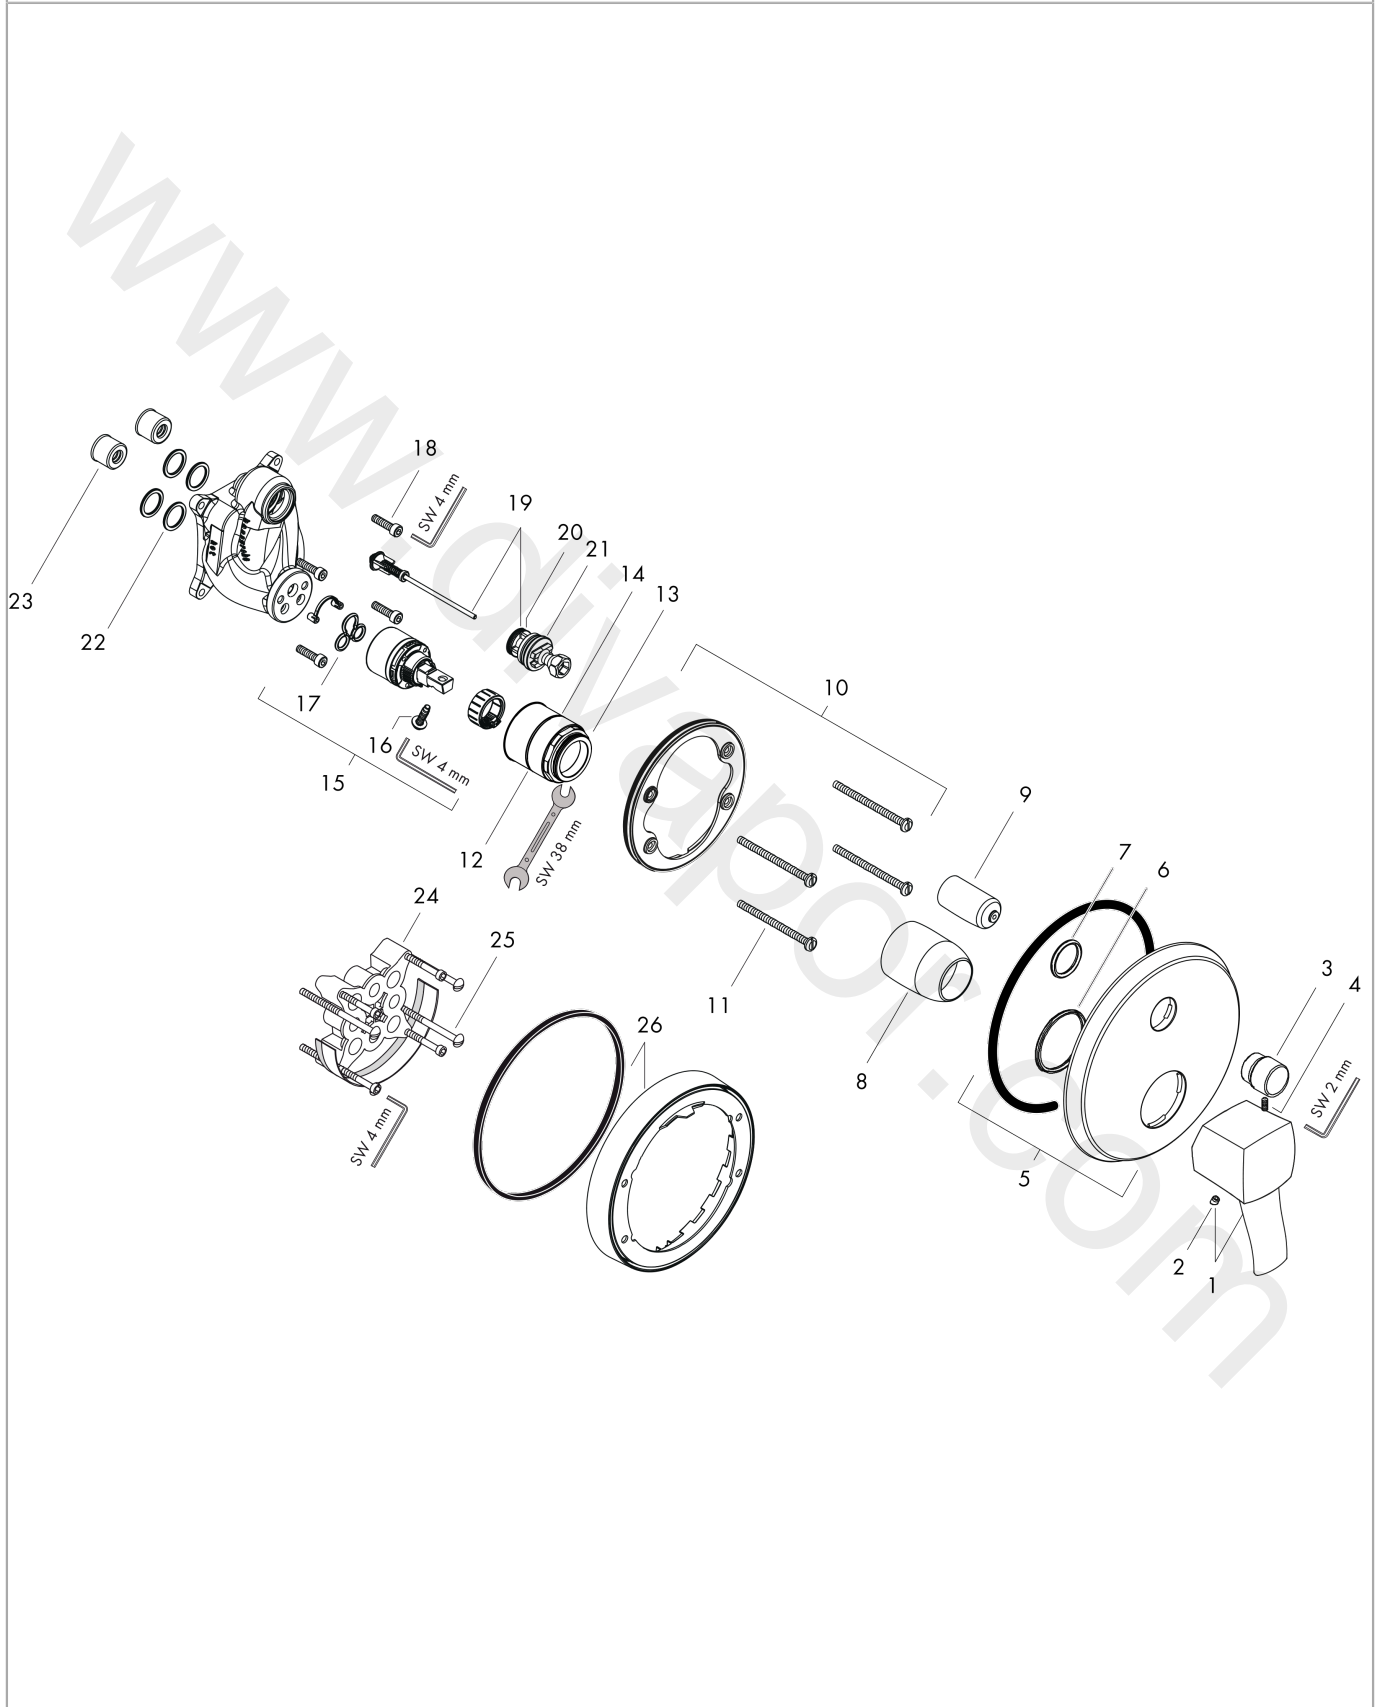

Metropol Classic

Single lever bath mixer for concealed installation with lever handle for iBox universal

Surfaces: Article Number: **31345000**

Exploded Drawing

Year of production: **10/16 - 06/22**

Metropol Classic

Single lever bath mixer for concealed installation with lever handle for iBox universal

Surfaces: Article Number: **31345000**

Spare part list

Year of production: **10/16 - 06/22**

Pos.	Description	Article Number	Price	PU
1	handle	92817000	£ 79,00	1
2	screw cover	96338000	£ 3,30	1
3	diverter knob	98795000	£ 51,00	1
4	hollow set screw M4x10	97667000	£ 3,30	1
5	escutcheon	95410000	£ 79,00	1
6	O-ring 43x3	98418000	£ 3,30	1
7	O-ring 23x3	98142000	£ 3,30	1
8	sleeve	98790000	£ 35,00	1
9	sleeve	98794000	£ 35,00	1
10	holder for escutcheon	98793000	£ 43,00	1
11	set of fixing screws	96454000	£ 9,00	1
12	nut	98796000	£ 43,00	1
13	O-ring 30x1,5	98433000	£ 3,30	1
14	O-ring 39x1,5	98400000	£ 3,30	1
15	cartridge, assy	92730000	£ 35,00	1
16	locking screw for handle	95140000	£ 6,10	1
17	seal	95008000	£ 9,00	1
18	set of screws	96525000	£ 9,00	1
19	selector assy	95014000	£ 64,00	1
20	O-ring 17x2	98199000	£ 3,30	1
21	O-ring 20x2,5	92602000	£ 6,10	1
22	O-ring 16x2	98133000	£ 3,30	1
23	noise reduction	94073000	£ 25,00	1
24	extension 25 mm	13595000	£ 75,00	1
25	set of fixing screws	97747000	£ 3,30	1
26	extension 22 mm (Ø 150 mm)	13597000	£ 72,00	1
a	concealed item	01800180	£ 163,00	1
b	adapter for exchanged connections	93181000	£ 275,00	1