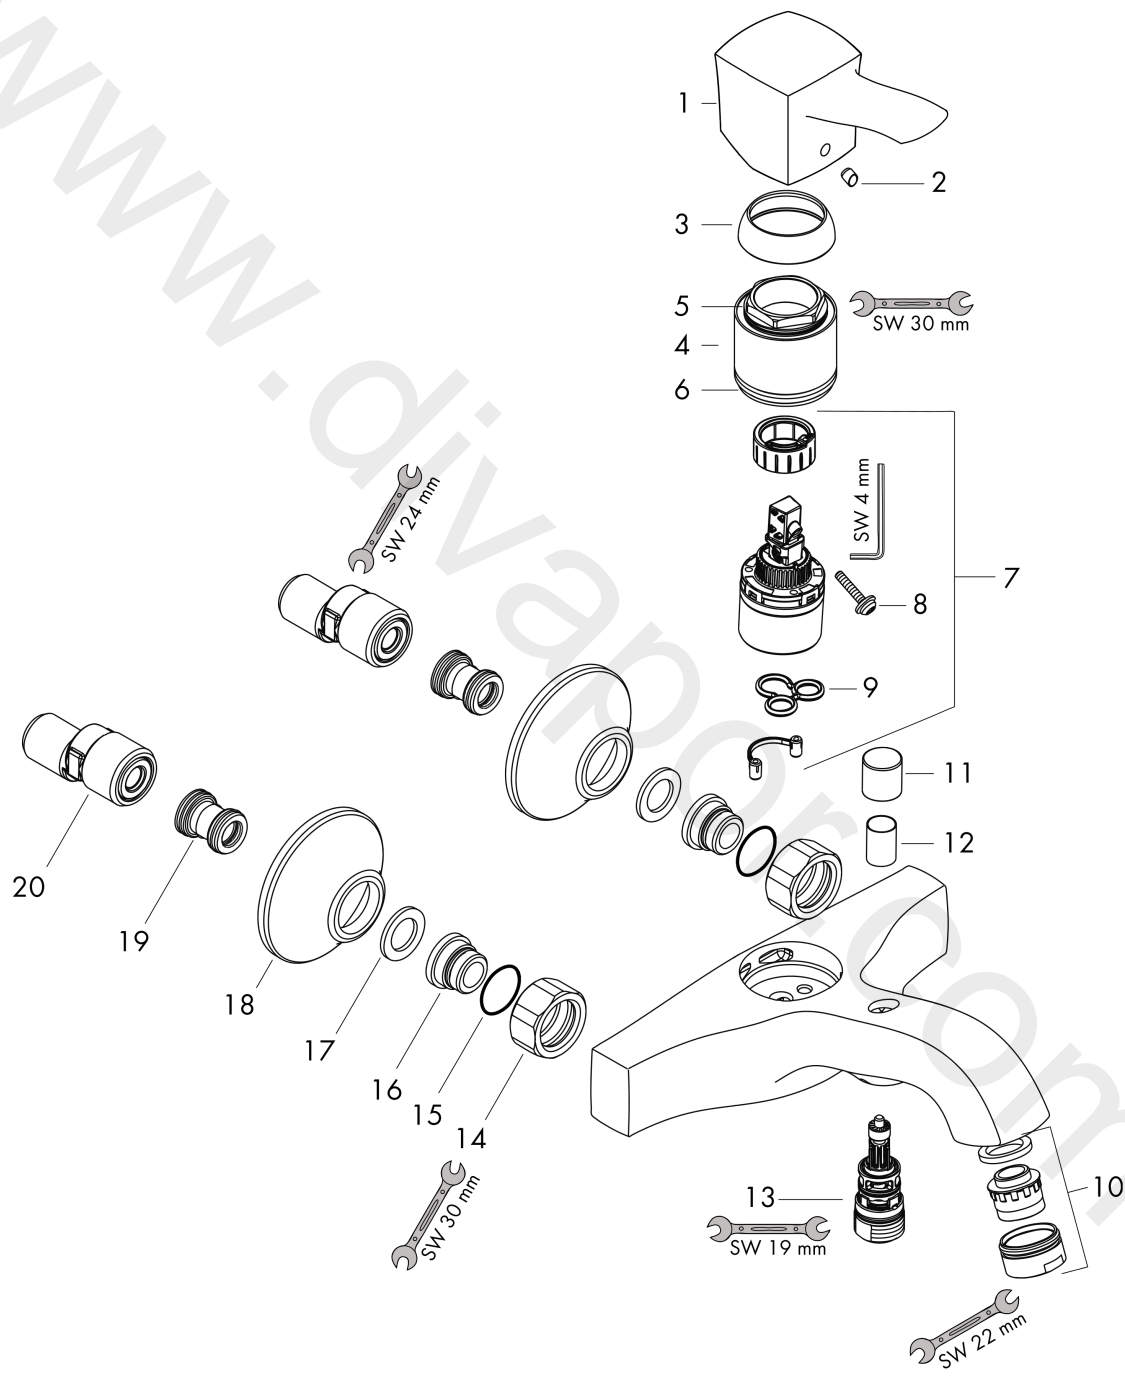

Metropol Classic

Single lever bath mixer for exposed installation with lever handle

Surfaces: Article Number: **31340090**

Exploded Drawing

Year of production: **10/16 - 06/22**

Metropol Classic**Single lever bath mixer for exposed installation with lever handle**Surfaces: Article Number: **31340090****Spare part list**Year of production: **10/16 - 06/22**

Pos.	Description	Article Number	Price	PU
1	handle	92817090	£ 110,00	1
2	screw cover	96338000	£ 3,30	1
3	flange	97406000	£ 20,50	1
4	nut	97977000	£ 43,00	1
5	O-Ring 32x2	98193000	£ 3,30	1
6	O-ring 33x1,5	98164000	£ 3,30	1
7	cartridge, assy	92730000	£ 35,00	1
8	locking screw for handle	95140000	£ 6,10	1
9	seal	95008000	£ 9,00	1
10	aerator M24x1 (30 l/min)	96512990	£ 25,00	1
11	diverter knob	97981000	£ 20,50	1
12	sleeve	97979000	£ 16,10	1
13	selector	97978000	£ 64,00	1
14	set of nuts	96157000	£ 35,00	1
15	O-ring 15x2	98163000	£ 3,30	1
16	connecting thread	97220000	£ 16,10	1
17	filter packing	96922000	£ 9,00	1
18	escutcheon Ø 70 mm	96346000	£ 20,50	1
19	noise reduction	96429000	£ 6,10	1
20	set of S-unions (±12 mm)	94140000	£ 51,00	1