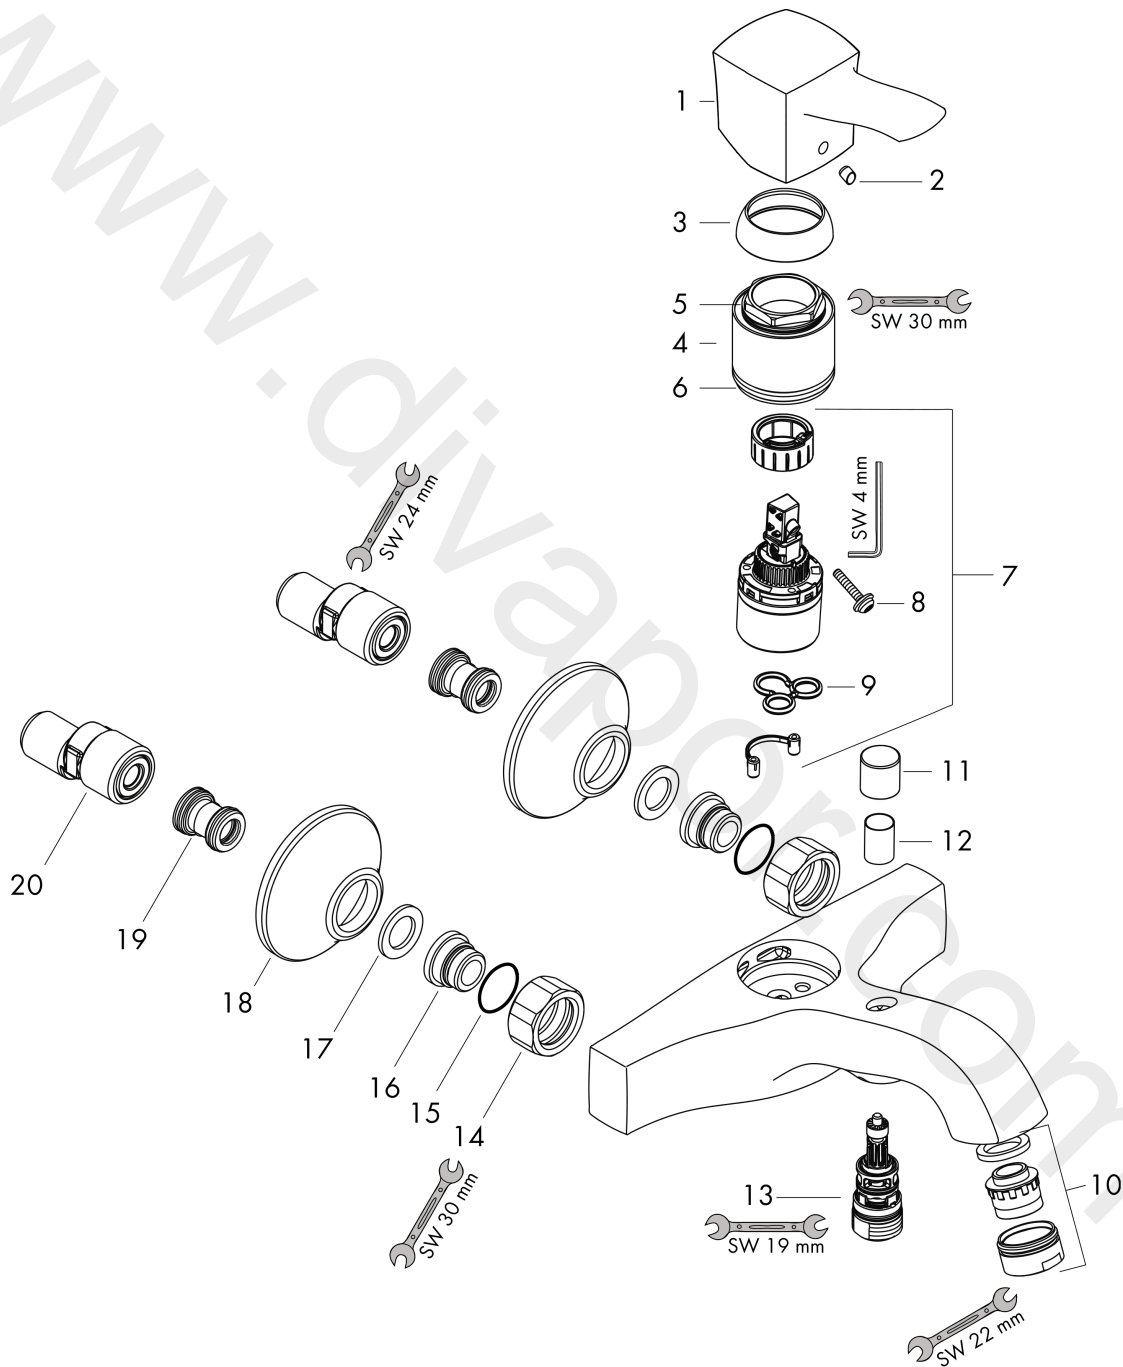

**Metropol Classic**

**Single lever bath mixer for exposed installation with lever handle**

Surfaces: Article Number: **31340000**

**Exploded Drawing**

Year of production: **10/16 - 06/22**

**Metropol Classic****Single lever bath mixer for exposed installation with lever handle**Surfaces: Article Number: **31340000****Spare part list**Year of production: **10/16 - 06/22**

Pos.	Description	Article Number	Price	PU
1	handle	92817000	£ 79,00	1
2	screw cover	96338000	£ 3,30	1
3	flange	97406000	£ 20,50	1
4	nut	97977000	£ 43,00	1
5	O-Ring 32x2	98193000	£ 3,30	1
6	O-ring 33x1,5	98164000	£ 3,30	1
7	cartridge, assy	92730000	£ 35,00	1
8	locking screw for handle	95140000	£ 6,10	1
9	seal	95008000	£ 9,00	1
10	aerator M24x1 (30 l/min)	96512000	£ 16,10	1
11	diverter knob	97981000	£ 20,50	1
12	sleeve	97979000	£ 16,10	1
13	selector	97978000	£ 64,00	1
14	set of nuts	96157000	£ 35,00	1
15	O-ring 15x2	98163000	£ 3,30	1
16	connecting thread	97220000	£ 16,10	1
17	filter packing	96922000	£ 9,00	1
18	escutcheon Ø 70 mm	96346000	£ 20,50	1
19	noise reduction	96429000	£ 6,10	1
20	set of S-unions (±12 mm)	94140000	£ 51,00	1