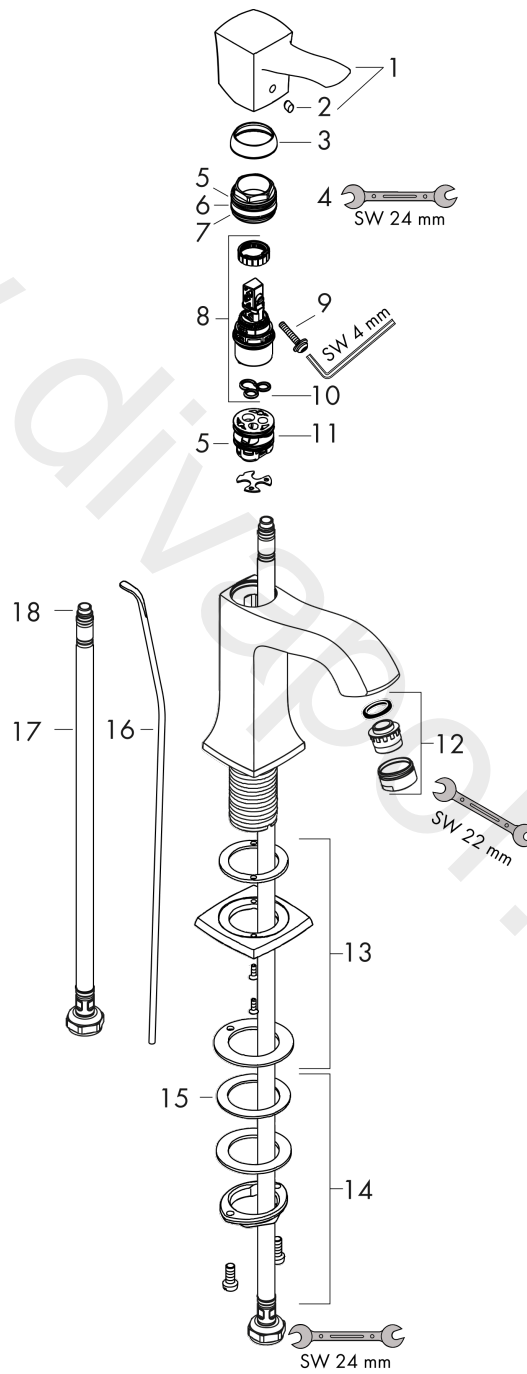

Metropol Classic

Single lever basin mixer 110 with lever handle and pop-up waste set 3 ticks

Finish: **Chrome** Article Number: **31337009**

Description

product features

- consists of: single lever basin mixer, waste set
- ComfortZone 110
- projection: 113 mm
- spout height: 106 mm
- handle variant: lever handle
- maximum flow rate at 3 bar: 1,9 l/min
- ceramic cartridge
- temperature limitation adjustable
- pop-up waste set G 1¼
- material waste set: metal
- connection type: G ½ connections
- connection dimension: DN15

Technology

Product image

Scale drawing

Flowchart

Metropol Classic
Single lever basin mixer 110 with lever handle and pop-up waste set 3 ticks
 Finish: **Chrome** Article Number: **31337009**

Exploded Drawing

Year of production: >04/20

Metropol Classic

Single lever basin mixer 110 with lever handle and pop-up waste set 3 ticks

Finish: **Chrome** Article Number: **31337009**

Spare part list

Year of production: >04/20

Pos.	Description	Article Number	Price	PU
1	handle	92815000	£ 64,00	1
2	screw cover	96338000	£ 3,30	1
3	flange	98863000	£ 51,00	1
4	nut	98864000	£ 43,00	1
5	O-ring 23x2	98398000	£ 3,30	1
6	O-ring 27x1,5	92527000	£ 13,30	1
7	O-ring 25x1,5	98146000	£ 3,30	1
8	cartridge, assy	95973000	£ 79,00	1
9	locking screw for handle	95140000	£ 6,10	1
10	seal	98865000	£ 35,00	1
11	adapter for cartridge	98866000	£ 35,00	1
12	aerator M24x1 (1,9 l/min)	92300000	£ 35,00	1
13	escutcheon for spout	92814000	£ 51,00	1
14	fixing set (Ø 32)	13961000	£ 25,00	1
15	lever collar	97548000	£ 3,30	1
16	pull rod	96657000	£ 13,30	1
17	connection hose 450 mm G½	93020000	£ 35,00	1
18	O-ring 6,6x1,6	93019000	£ 3,30	1
a	pop up waste	94139000	£ 96,00	1
b	pop up waste	94139007	-	1
c	fixation extension 35 mm	13898000	£ 79,00	1