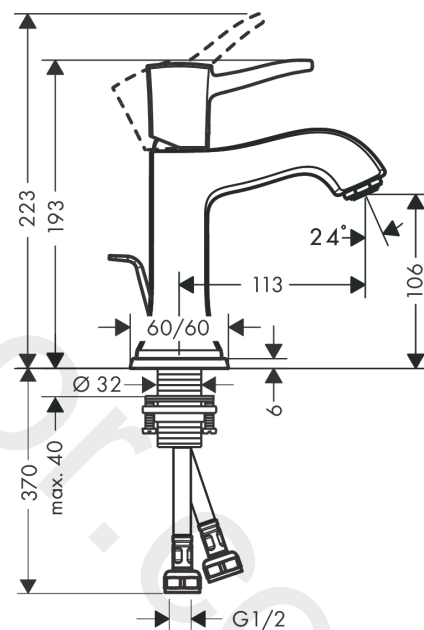

Metropol Classic

Single lever basin mixer 110 with lever handle and pop-up waste set 3 ticks

Finish: **Chrome** Article Number: **31337009**

Description

product features

- consists of: single lever basin mixer, waste set
- ComfortZone 110
- projection: 113 mm
- spout height: 106 mm
- handle variant: lever handle
- maximum flow rate at 3 bar: 1,9 l/min
- ceramic cartridge
- temperature limitation adjustable
- pop-up waste set G 1¼
- material waste set: metal
- connection type: G ½ connections
- connection dimension: DN15

Technology

Product image

Scale drawing

Flowchart

Metropol Classic
Single lever basin mixer 110 with lever handle and pop-up waste set 3 ticks
 Finish: **Chrome** Article Number: **31337009**

Exploded Drawing

Year of production: >04/20

Metropol Classic

Single lever basin mixer 110 with lever handle and pop-up waste set 3 ticks

Finish: **Chrome** Article Number: **31337009**

Spare part list

Year of production: >04/20

Pos.	Description	Article Number	Price	PU
1	handle	92815000	£ 64,00	1
2	screw cover	96338000	£ 3,30	1
3	flange	98863000	£ 51,00	1
4	nut	98864000	£ 43,00	1
5	O-ring 23x2	98398000	£ 3,30	1
6	O-ring 27x1,5	92527000	£ 13,30	1
7	O-ring 25x1,5	98146000	£ 3,30	1
8	cartridge, assy	95973000	£ 79,00	1
9	locking screw for handle	95140000	£ 6,10	1
10	seal	98865000	£ 35,00	1
11	adapter for cartridge	98866000	£ 35,00	1
12	aerator M24x1 (1,9 l/min)	92300000	£ 35,00	1
13	escutcheon for spout	92814000	£ 51,00	1
14	fixing set (Ø 32)	13961000	£ 25,00	1
15	lever collar	97548000	£ 3,30	1
16	pull rod	96657000	£ 13,30	1
17	connection hose 450 mm G½	93020000	£ 35,00	1
18	O-ring 6,6x1,6	93019000	£ 3,30	1
a	pop up waste	94139000	£ 96,00	1
b	pop up waste	94139007	-	1
c	fixation extension 35 mm	13898000	£ 79,00	1