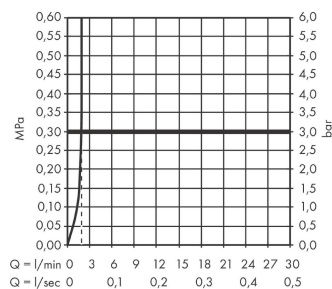

Metropol Classic

Single lever basin mixer 110 with lever handle and pop-up waste set 3 ticks

Finish: **Chrome** Article Number: **31337009**

Description

product features

- consists of: single lever basin mixer, waste set
- ComfortZone 110
- projection: 113 mm
- spout height: 106 mm
- handle variant: lever handle
- maximum flow rate at 3 bar: 1,9 l/min
- ceramic cartridge
- temperature limitation adjustable
- pop-up waste set G 1¼
- material waste set: metal
- connection type: G ½ connections
- connection dimension: DN15

Technology

Product image

Scale drawing

Flowchart

Metropol Classic
Single lever basin mixer 110 with lever handle and pop-up waste set 3 ticks
 Finish: **Chrome** Article Number: **31337009**

Exploded Drawing