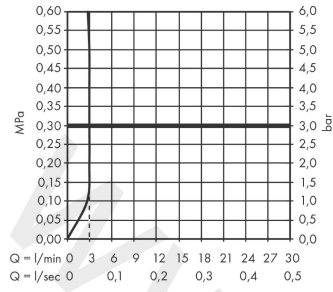

Metropol Classic

Single lever basin mixer 110 with lever handle and pop-up waste set 2 ticks

Finish: **Chrome** Article Number: **31336009**

Description

product features

- consists of: single lever basin mixer, waste set
- ComfortZone 110
- projection: 113 mm
- spout height: 106 mm
- handle variant: lever handle
- spray type: normal spray
- maximum flow rate at 3 bar: 3,8 l/min
- ceramic cartridge
- temperature limitation adjustable
- pop-up waste set G 1¼
- material waste set: metal
- connection type: G ½ connections
- connection dimension: DN15

Technology

Product image

Scale drawing

Metropol Classic

Single lever basin mixer 110 with lever handle and pop-up waste set 2 ticks

Finish: **Chrome** Article Number: **31336009**

Flowchart

Metropol Classic