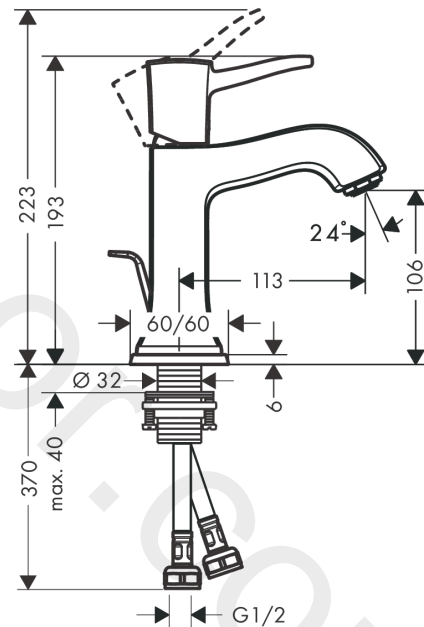

Metropol Classic

Single lever basin mixer 110 with lever handle and pop-up waste set 2 ticks

Finish: **Chrome** Article Number: **31336009**

Description

product features

- consists of: single lever basin mixer, waste set
- ComfortZone 110
- projection: 113 mm
- spout height: 106 mm
- handle variant: lever handle
- spray type: normal spray
- maximum flow rate at 3 bar: 3,8 l/min
- ceramic cartridge
- temperature limitation adjustable
- pop-up waste set G 1¼
- material waste set: metal
- connection type: G ½ connections
- connection dimension: DN15

Technology

Product image

Scale drawing

Metropol Classic

Single lever basin mixer 110 with lever handle and pop-up waste set 2 ticks

Finish: **Chrome** Article Number: **31336009**

Flowchart

Metropol Classic

Single lever basin mixer 110 with lever handle and pop-up waste set 2 ticks

Finish: **Chrome** Article Number: **31336009**

Exploded Drawing

Year of production: >04/20

Metropol Classic

Single lever basin mixer 110 with lever handle and pop-up waste set 2 ticks

Finish: **Chrome** Article Number: **31336009**

Spare part list

Year of production: >04/20

Pos.	Description	Article Number	Price	PU
1	handle	92815000	£ 64,00	1
2	screw cover	96338000	£ 3,30	1
3	flange	98863000	£ 51,00	1
4	nut	98864000	£ 43,00	1
5	O-ring 23x2	98398000	£ 3,30	1
6	O-ring 27x1,5	92527000	£ 13,30	1
7	O-ring 25x1,5	98146000	£ 3,30	1
8	cartridge, assy	95973000	£ 79,00	1
9	locking screw for handle	95140000	£ 6,10	1
10	seal	98865000	£ 35,00	1
11	adapter for cartridge	98866000	£ 35,00	1
12	aerator M24x1	98453000	£ 20,50	1
13	escutcheon for spout	92814000	£ 51,00	1
14	fixing set (Ø 32)	13961000	£ 25,00	1
15	lever collar	97548000	£ 3,30	1
16	pull rod	96657000	£ 13,30	1
17	connection hose 450 mm G½	93020000	£ 35,00	1
18	O-ring 6,6x1,6	93019000	£ 3,30	1
a	pop up waste	94139000	£ 96,00	1
b	pop up waste	94139007	-	1
c	fixation extension 35 mm	13898000	£ 79,00	1