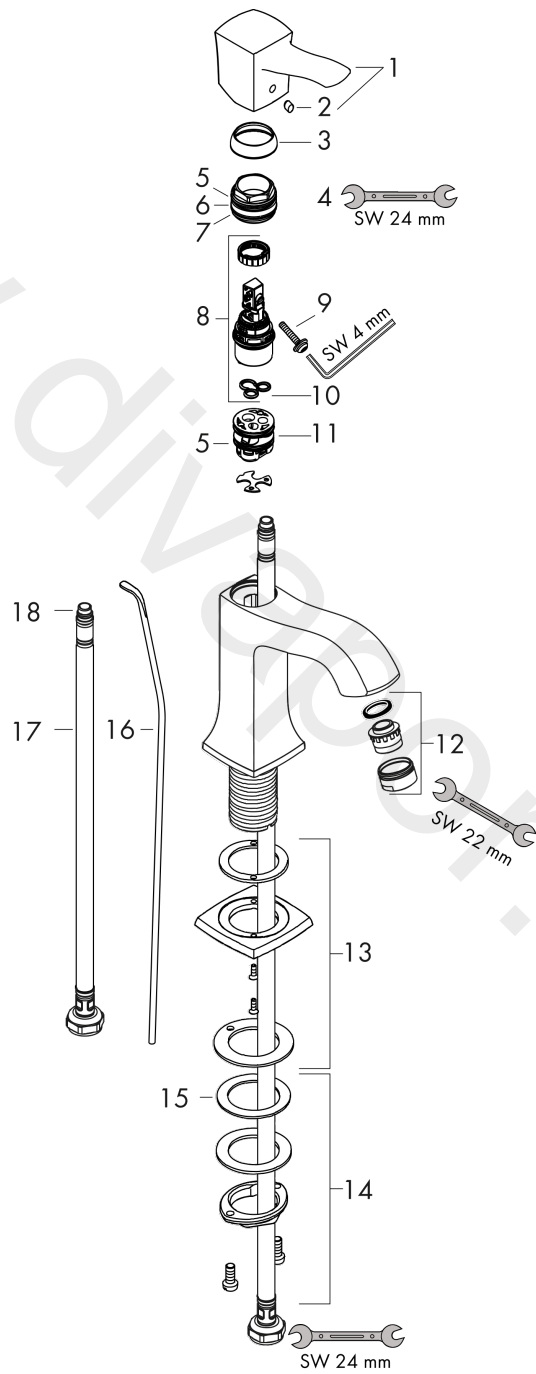

Metropol Classic

Single lever basin mixer 110 with lever handle and pop-up waste set 2 ticks

Finish: **Chrome** Article Number: **31336009**

Description

product features

- consists of: single lever basin mixer, waste set
- ComfortZone 110
- projection: 113 mm
- spout height: 106 mm
- handle variant: lever handle
- spray type: normal spray
- maximum flow rate at 3 bar: 3,8 l/min
- ceramic cartridge
- temperature limitation adjustable
- pop-up waste set G 1¼
- material waste set: metal
- connection type: G ½ connections
- connection dimension: DN15

Technology

Product image

Scale drawing

Metropol Classic

Single lever basin mixer 110 with lever handle and pop-up waste set 2 ticks

Finish: **Chrome** Article Number: **31336009**

Flowchart

Metropol Classic

Single lever basin mixer 110 with lever handle and pop-up waste set 2 ticks

Finish: **Chrome** Article Number: **31336009**

Exploded Drawing

Year of production: >04/20

Metropol Classic

Single lever basin mixer 110 with lever handle and pop-up waste set 2 ticks

Finish: **Chrome** Article Number: **31336009**

Spare part list

Year of production: >04/20

Pos.	Description	Article Number	Price	PU
1	handle	92815000	£ 64,00	1
2	screw cover	96338000	£ 3,30	1
3	flange	98863000	£ 51,00	1
4	nut	98864000	£ 43,00	1
5	O-ring 23x2	98398000	£ 3,30	1
6	O-ring 27x1,5	92527000	£ 13,30	1
7	O-ring 25x1,5	98146000	£ 3,30	1
8	cartridge, assy	95973000	£ 79,00	1
9	locking screw for handle	95140000	£ 6,10	1
10	seal	98865000	£ 35,00	1
11	adapter for cartridge	98866000	£ 35,00	1
12	aerator M24x1	98453000	£ 20,50	1
13	escutcheon for spout	92814000	£ 51,00	1
14	fixing set (Ø 32)	13961000	£ 25,00	1
15	lever collar	97548000	£ 3,30	1
16	pull rod	96657000	£ 13,30	1
17	connection hose 450 mm G½	93020000	£ 35,00	1
18	O-ring 6,6x1,6	93019000	£ 3,30	1
a	pop up waste	94139000	£ 96,00	1
b	pop up waste	94139007	-	1
c	fixation extension 35 mm	13898000	£ 79,00	1