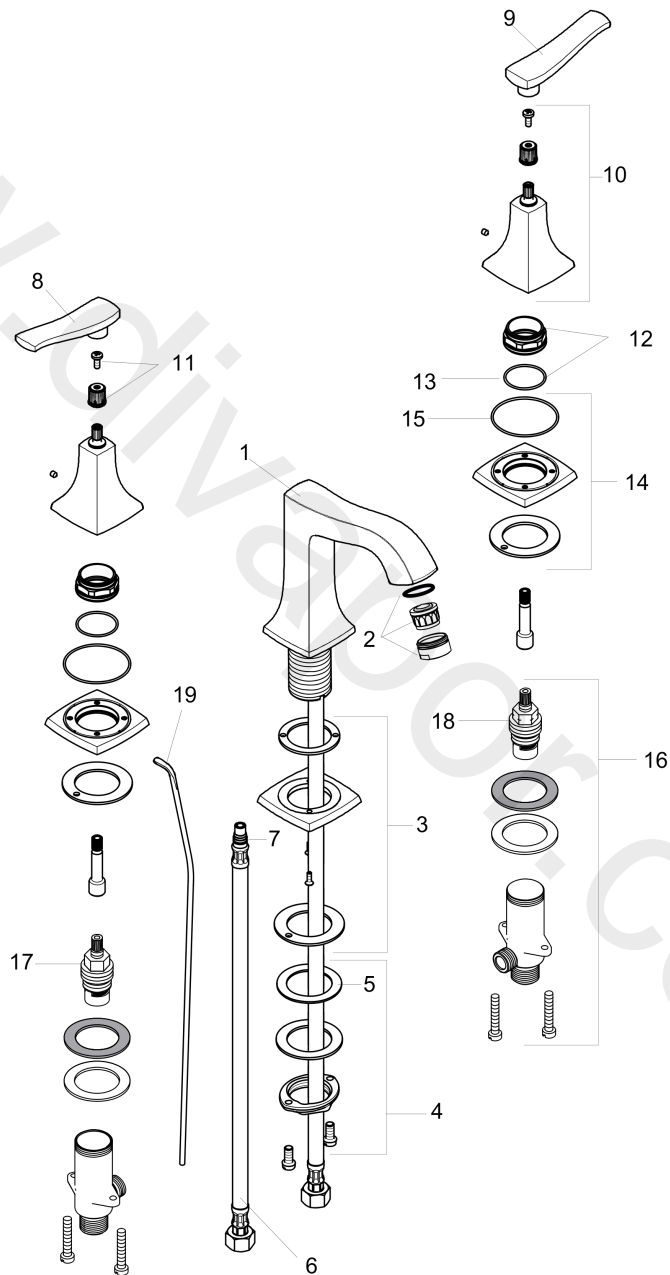

Metropol Classic
3-hole basin mixer 110 with lever handles and pop-up waste set 0.5 GPM
 Finish: **Brushed Nickel** Article Number: **31333821**

Description

product features

- ComfortZone 110
- handle variant: lever handle
- spray type: normal spray
- maximum flow rate at 3 bar: 1,9 l/min
- ceramic valves hot/cold 90°
- suitable for continuous flow water heaters
- pop-up waste set G 1
- connection type: NPT ½

Technology

Product image

Metropol Classic
3-hole basin mixer 110 with lever handles and pop-up waste set 0.5 GPM
 Finish: **Brushed Nickel** Article Number: **31333821**

Exploded Drawing

Year of production: >09/19

Metropol Classic
3-hole basin mixer 110 with lever handles and pop-up waste set 0.5 GPM
 Finish: **Brushed Nickel** Article Number: **31333821**

Spare part list

Year of production: >09/19

Pos.	Description	Article Number	Price	PU
1	spout cpl.	92820820	£ 550,00	1
2	aerator M24x1 (1,9 l/min)	93502820	-	1
3	escutcheon for spout	92814820	-	1
4	fixing set (Ø 32)	13961000	£ 25,00	1
5	lever collar	97548000	£ 3,30	1
6	connection hose 18½" M8x0,75 3/8"	96321001	-	1
7	O-ring 7x1,5	98422000	£ 3,30	1
8	handle for hot water	92821820	-	1
9	handle for cold water	92822820	-	1
10	escutcheon for handle	92824820	-	1
11	handle fixing set	98932000	£ 16,10	1
12	nut	92825000	£ 35,00	1
13	O-ring 29x1,5	92738000	£ 3,30	1
14	escutcheon	92823820	-	1
15	O-ring 48x1,5	92159000	£ 3,30	1
16	stop valve cpl.	97357001	-	1
17	shut off unit right closing	94009000	£ 43,00	1
18	shut off unit left closing	94008000	£ 43,00	1
19	pull rod	96657820	£ 35,00	1
a	pop up waste	88509820	-	1