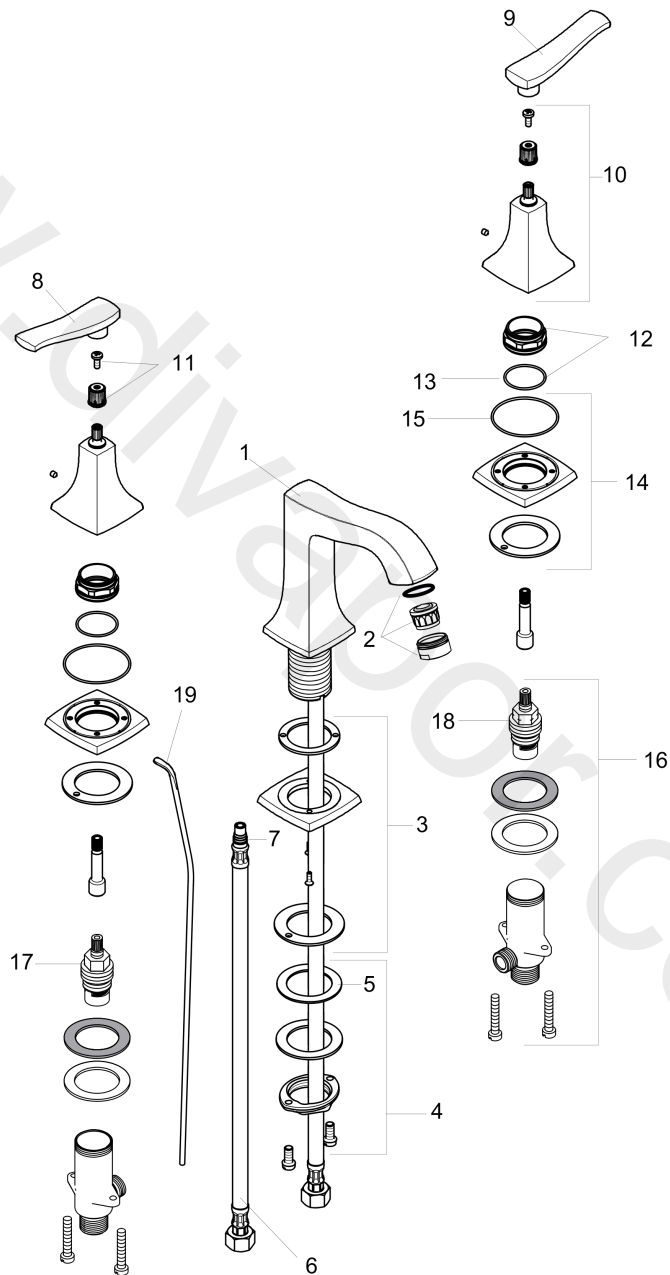

Metropol Classic

3-hole basin mixer 110 with lever handles and pop-up waste set 0.5 GPM

Finish: **Chrome** Article Number: **31333001**

Description

product features

- ComfortZone 110
- handle variant: lever handle
- spray type: normal spray
- maximum flow rate at 3 bar: 1,9 l/min
- ceramic valves hot/cold 90°
- suitable for continuous flow water heaters
- pop-up waste set G 1
- connection type: NPT ½

Technology

Product image

Metropol Classic
3-hole basin mixer 110 with lever handles and pop-up waste set 0.5 GPM
 Finish: **Chrome** Article Number: **31333001**

Exploded Drawing

Year of production: >07/19

Metropol Classic

3-hole basin mixer 110 with lever handles and pop-up waste set 0.5 GPM

Finish: **Chrome** Article Number: **31333001**

Spare part list

Year of production: >07/19

Pos.	Description	Article Number	Price	PU
1	spout cpl.	92820000	£ 370,00	1
2	aerator M24x1 (1,9 l/min)	93502000	-	1
3	escutcheon for spout	92814000	£ 51,00	1
4	fixing set (Ø 32)	13961000	£ 25,00	1
5	lever collar	97548000	£ 3,30	1
6	connection hose 18½" M8x0,75 3/8"	96321001	-	1
7	O-ring 7x1,5	98422000	£ 3,30	1
8	handle for hot water	92821000	£ 51,00	1
9	handle for cold water	92822000	£ 51,00	1
10	escutcheon for handle	92824000	£ 79,00	1
11	handle fixing set	98932000	£ 16,10	1
12	nut	92825000	£ 35,00	1
13	O-ring 29x1,5	92738000	£ 3,30	1
14	escutcheon	92823000	£ 51,00	1
15	O-ring 48x1,5	92159000	£ 3,30	1
16	stop valve cpl.	97357001	-	1
17	shut off unit right closing	94009000	£ 43,00	1
18	shut off unit left closing	94008000	£ 43,00	1
19	pull rod	96657000	£ 13,30	1
a	pop up waste	88509000	-	1