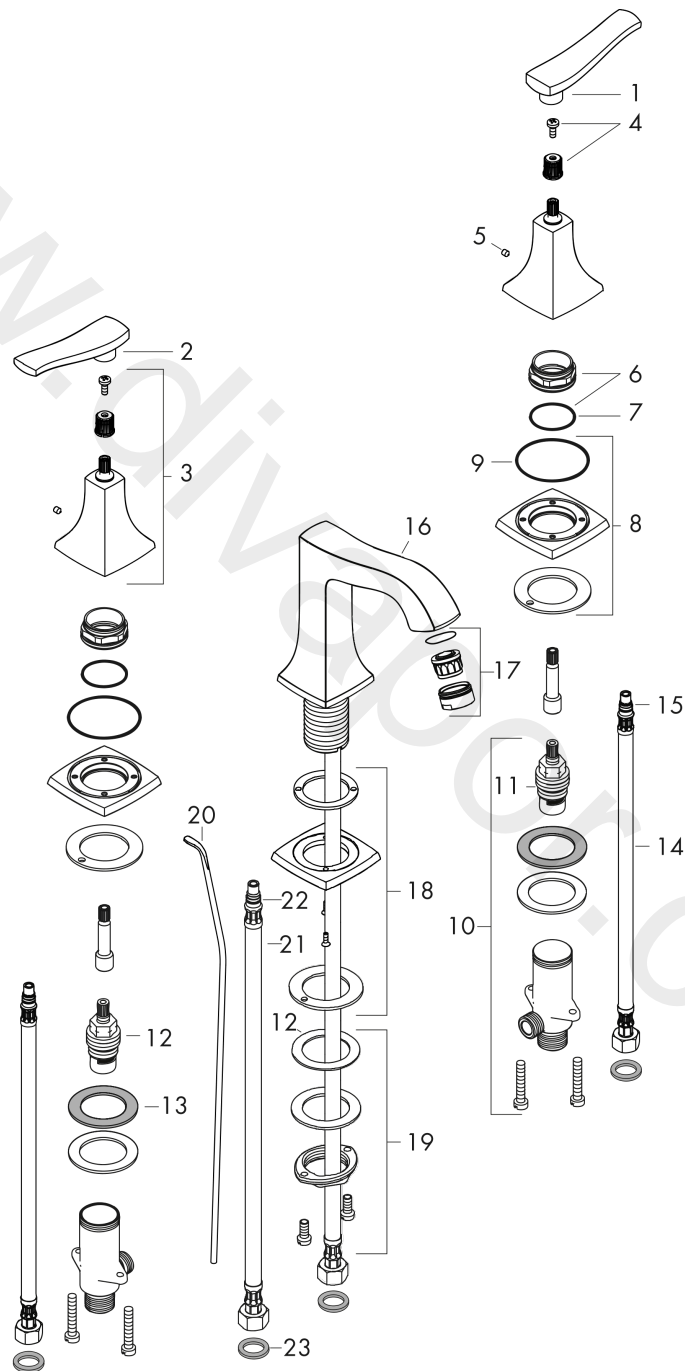

**Metropol Classic**

**3-hole basin mixer 160 with lever handles and pop-up waste set**

Surfaces: Article Number: **31331090**

**Exploded Drawing**

Year of production: **10/16 - 06/22**

**Metropol Classic****3-hole basin mixer 160 with lever handles and pop-up waste set**Surfaces: Article Number: **31331090****Spare part list**Year of production: **10/16 - 06/22**

Pos.	Description	Article Number	Price	PU
1	handle for cold water	92822990	£ 79,00	1
2	handle for hot water	92821990	£ 79,00	1
3	escutcheon for handle	92824000	£ 79,00	1
4	handle fixing set	98932000	£ 16,10	1
5	hollow set screw M4x5	92846000	£ 13,30	1
6	nut	92825000	£ 35,00	1
7	O-ring 29x1,5	92738000	£ 3,30	1
8	escutcheon	92823990	£ 79,00	1
9	O-ring 48x1,5	92159000	£ 3,30	1
10	stop valve cpl.	97357000	£ 137,00	1
11	shut off unit left closing	94008000	£ 43,00	1
12	shut off unit right closing	94009000	£ 43,00	1
13	lever collar	97548000	£ 3,30	1
14	connection hose 450 mm M10x1 G3/8	96507000	£ 43,00	1
15	O-ring 8x1,75	97827000	£ 3,30	1
16	spout cpl.	92820000	£ 370,00	1
17	aerator M24x1 (5 l/min)	13185990	£ 51,00	1
18	escutcheon for spout	92814990	£ 79,00	1
19	fixing set (Ø 32)	13961000	£ 25,00	1
20	pull rod	96657000	£ 13,30	1
21	connection hose 450 mm M8x0,75 G3/8	97206000	£ 35,00	1
22	O-ring 7x1,5	98422000	£ 3,30	1
23	sealing set	95581000	£ 6,10	1
a	pop up waste	94139000	£ 96,00	1
b	fixation extension 35 mm	13898000	£ 79,00	1